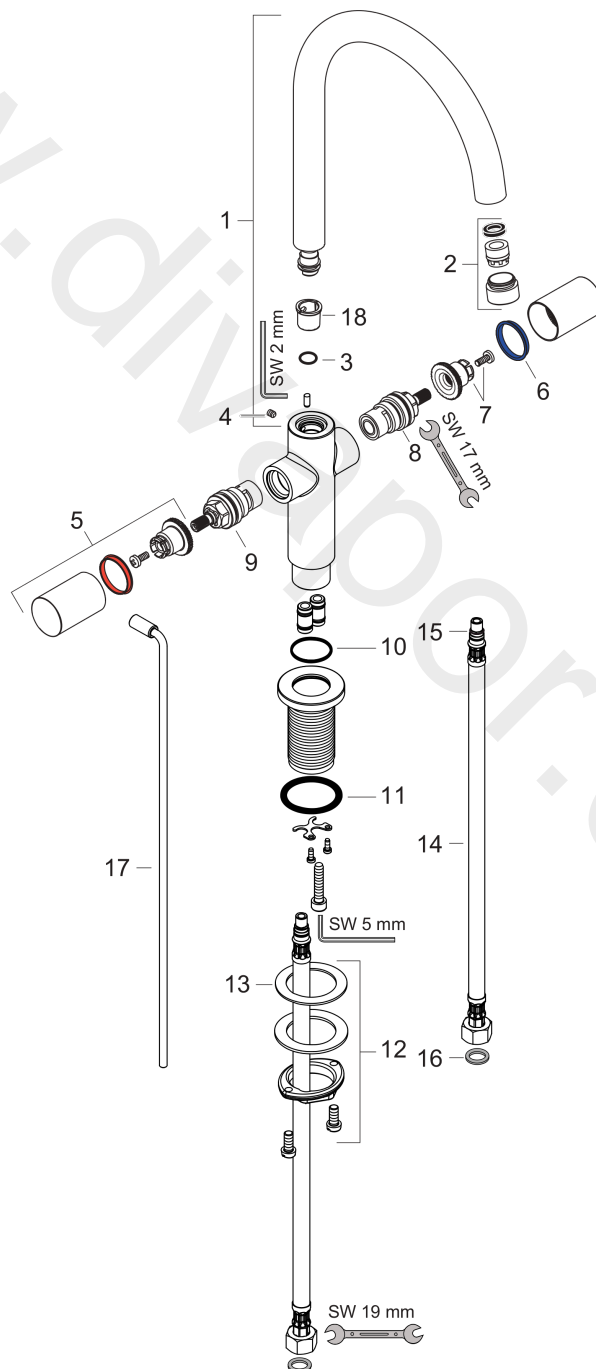

AXOR Uno²
2-handle basin mixer 230 with pop-up waste set and swivel spout with 360° range
 Surfaces: Article Number: **38040000**

Exploded Drawing

Year of production: **08/14 - 12/18**

AXOR Uno²

2-handle basin mixer 230 with pop-up waste set and swivel spout with 360° range

Surfaces: Article Number: **38040000**

Spare part list

Year of production: **08/14 - 12/18**

Pos.		Article Number	Price	PU
1	spout cpl.	97363000	£ 224,00	1
2	aerator M18x1 (5 l/min)	95387000	£ 43,00	1
3	O-ring 11x2	98127000	£ 3,30	1
4	hollow set screw M4x5	98731000	£ 3,30	1
5	handle	38093000	£ 96,00	1
6	set of color-rings cold / hot water	96319000	£ 9,00	1
7	handle fixing set	94184000	£ 6,10	1
8	shut off unit right closing	94009000	£ 43,00	1
9	shut off unit left closing	94008000	£ 43,00	1
10	O-ring 26x1,5	98390000	£ 3,30	1
11	O-ring 34x4	98155000	£ 3,30	1
12	fixing set (Ø 32)	13961000	£ 25,00	1
13	lever collar	97548000	£ 3,30	1
14	connection hose 600 mm M8x0,75 G3/8	96556000	£ 25,00	1
15	O-ring 7x1,5	98422000	£ 3,30	1
16	sealing set	95581000	£ 6,10	1
17	pull rod	95701000	£ 43,00	1
18	lever collar	92849000	£ 9,00	1
a	pop up waste	94139000	£ 96,00	1
b	fixation extension 35 mm	13898000	£ 79,00	1