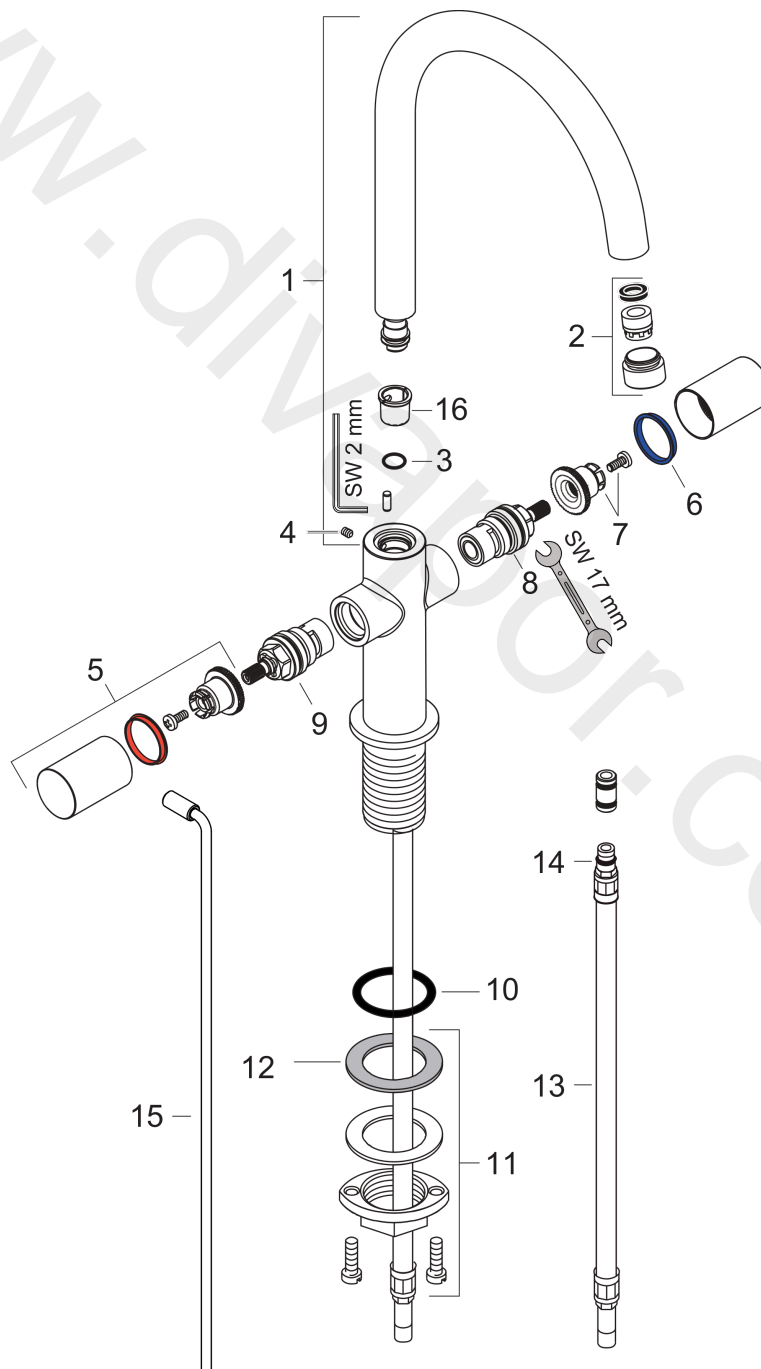

**AXOR Uno<sup>2</sup>**  
**2-handle basin mixer 230 with pop-up waste set and swivel spout with 360° range**  
Surfaces: Article Number: **38040000**

## Exploded Drawing

Year of production: **01/10 - 09/10**

## AXOR Uno<sup>2</sup>

**2-handle basin mixer 230 with pop-up waste set and swivel spout with 360° range**

Surfaces: Article Number: **38040000**

### Spare part list

Year of production: **01/10 - 09/10**

Pos.		Article Number	Price	PU
1	spout cpl.	97363000	£ 224,00	1
2	aerator M18x1 (5 l/min)	95387000	£ 43,00	1
3	O-ring 11x2	98127000	£ 3,30	1
4	hollow set screw M4x5	98731000	£ 3,30	1
5	handle	38093000	£ 96,00	1
6	set of color-rings cold / hot water	96319000	£ 9,00	1
7	handle fixing set	94184000	£ 6,10	1
8	shut off unit right closing	94009000	£ 43,00	1
9	shut off unit left closing	94008000	£ 43,00	1
10	O-ring 34x4	98155000	£ 3,30	1
11	fixing set (Ø 32)	13961000	£ 25,00	1
12	lever collar	97548000	£ 3,30	1
13	connection hose 450 mm M10x1 G3/8	96507000	£ 43,00	1
14	O-ring 8x1,75	97827000	£ 3,30	1
15	pull rod	94083000	£ 35,00	1
16	lever collar	92849000	£ 9,00	1
a	pop up waste	94139000	£ 96,00	1
b	fixation extension 35 mm	13898000	£ 79,00	1