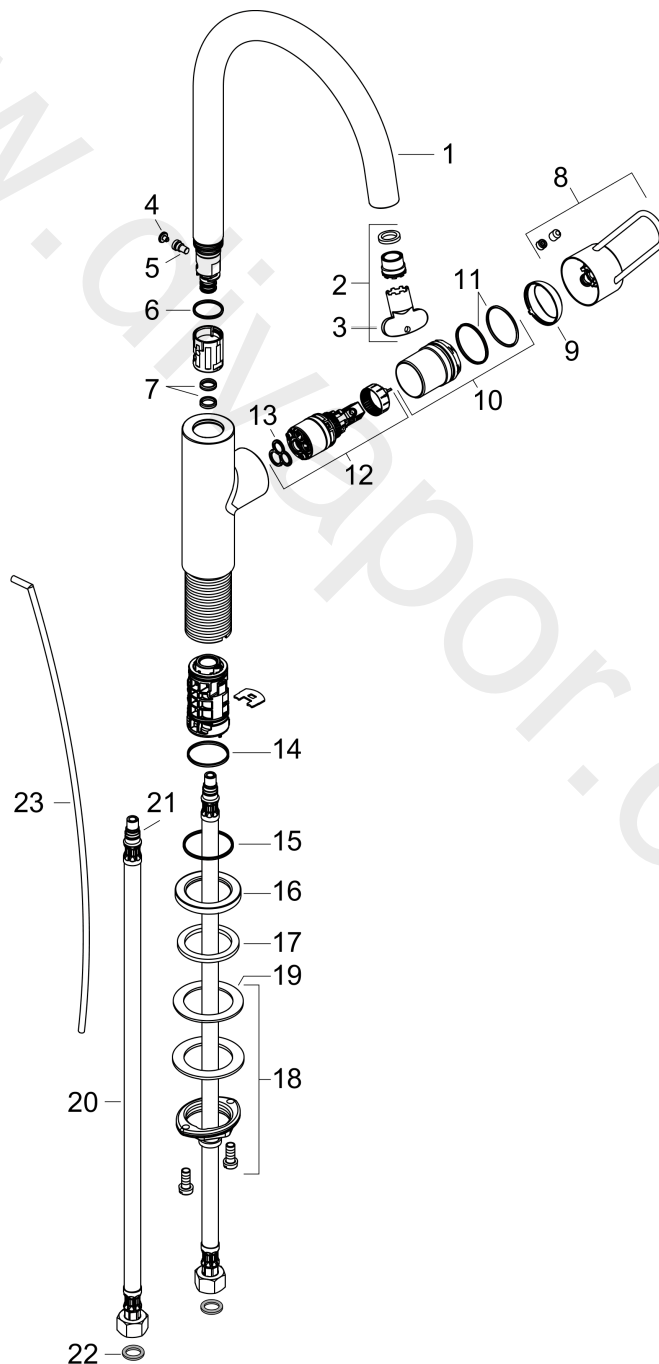

### product features

- consists of: single lever basin mixer, waste set
- ComfortZone 240
- projection: 174 mm
- spout height: 238 mm
- handle variant: flat handle
- swivel range 115°
- spray type: normal spray
- maximum flow rate at 3 bar: 5 l/min
- ceramic cartridge
- temperature limitation adjustable
- suitable for continuous flow water heaters
- pop-up waste set G 1¼
- connection type: G ¾ connections
- connection dimension: DN15
- EU taxonomy: max. 6 l/min - Substantial Contribution (SC)

## Flowchart

- ① With flow limiter
- ② Without flow limiter

**AXOR Uno**  
**Single lever basin mixer 240 with loop handle and pop-up waste set**  
Finish: **Brushed Nickel** Article Number: **38036820**

## Exploded Drawing

Year of production: >07/17

**AXOR Uno**  
**Single lever basin mixer 240 with loop handle and pop-up waste set**  
 Finish: **Brushed Nickel** Article Number: **38036820**

## Spare part list

Year of production: >07/17

Pos.		Article Number	Price	PU
1	spout cpl.	93119820	-	1
2	aerator cpl.	93118000	£ 25,00	1
3	special tool	98987000	£ 9,00	1
4	plug	93117000	£ 6,10	1
5	screw	93088000	£ 43,00	1
6	O-ring 18x1,5	98231000	£ 3,30	1
7	O-ring 8x2	98112000	£ 3,30	1
8	handle	93120820	-	1
9	flange	92625820	£ 51,00	1
10	nut	93123000	-	1
11	O-ring 27x1,5	92527000	£ 13,30	1
12	cartridge, assy	97685000	£ 64,00	1
13	seal	98865000	£ 35,00	1
14	O-ring 26x1,5	98390000	£ 3,30	1
15	O-ring 30x1,5	98433000	£ 3,30	1
16	escutcheon Ø 46 mm	95268820	£ 43,00	1
17	flat seal	98749000	£ 6,10	1
18	fixing set (Ø 32)	13961000	£ 25,00	1
19	lever collar	97548000	£ 3,30	1
20	connection hose 600 mm M8x0,75 G3/8	96556000	£ 25,00	1
21	O-ring 7x1,5	98422000	£ 3,30	1
22	sealing set	95581000	£ 6,10	1
23	pull rod	97158820	£ 43,00	1
a	pop up waste	94139820	£ 173,00	1
b	fixation extension 35 mm	13898000	£ 79,00	1