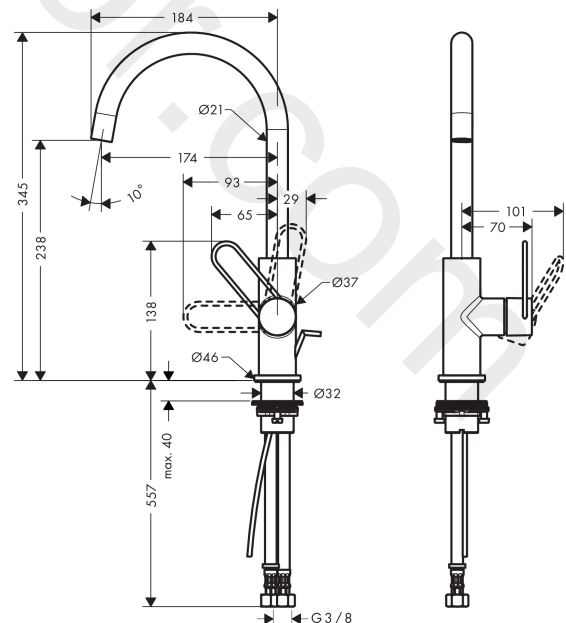

### product features

- consists of: single lever basin mixer, waste set
- ComfortZone 240
- projection: 174 mm
- spout height: 238 mm
- handle variant: flat handle
- swivel range 115°
- spray type: normal spray
- maximum flow rate at 3 bar: 5 l/min
- ceramic cartridge
- temperature limitation adjustable
- suitable for continuous flow water heaters
- pop-up waste set G 1¼
- connection type: G ¾ connections
- connection dimension: DN15
- EU taxonomy: max. 6 l/min - Substantial Contribution (SC)

### Scale drawing

**AXOR Uno**  
**Single lever basin mixer 240 with loop handle and pop-up waste set**  
Finish: **Brushed Nickel** Article Number: **38036820**

## Exploded Drawing

Year of production: >07/17

**AXOR Uno**  
**Single lever basin mixer 240 with loop handle and pop-up waste set**  
 Finish: **Brushed Nickel** Article Number: **38036820**

## Spare part list

Year of production: >07/17

Pos.		Article Number	Price	PU
1	spout cpl.	93119820	-	1
2	aerator cpl.	93118000	£ 25,00	1
3	special tool	98987000	£ 9,00	1
4	plug	93117000	£ 6,10	1
5	screw	93088000	£ 43,00	1
6	O-ring 18x1,5	98231000	£ 3,30	1
7	O-ring 8x2	98112000	£ 3,30	1
8	handle	93120820	-	1
9	flange	92625820	£ 51,00	1
10	nut	93123000	-	1
11	O-ring 27x1,5	92527000	£ 13,30	1
12	cartridge, assy	97685000	£ 64,00	1
13	seal	98865000	£ 35,00	1
14	O-ring 26x1,5	98390000	£ 3,30	1
15	O-ring 30x1,5	98433000	£ 3,30	1
16	escutcheon Ø 46 mm	95268820	£ 43,00	1
17	flat seal	98749000	£ 6,10	1
18	fixing set (Ø 32)	13961000	£ 25,00	1
19	lever collar	97548000	£ 3,30	1
20	connection hose 600 mm M8x0,75 G3/8	96556000	£ 25,00	1
21	O-ring 7x1,5	98422000	£ 3,30	1
22	sealing set	95581000	£ 6,10	1
23	pull rod	97158820	£ 43,00	1
a	pop up waste	94139820	£ 173,00	1
b	fixation extension 35 mm	13898000	£ 79,00	1