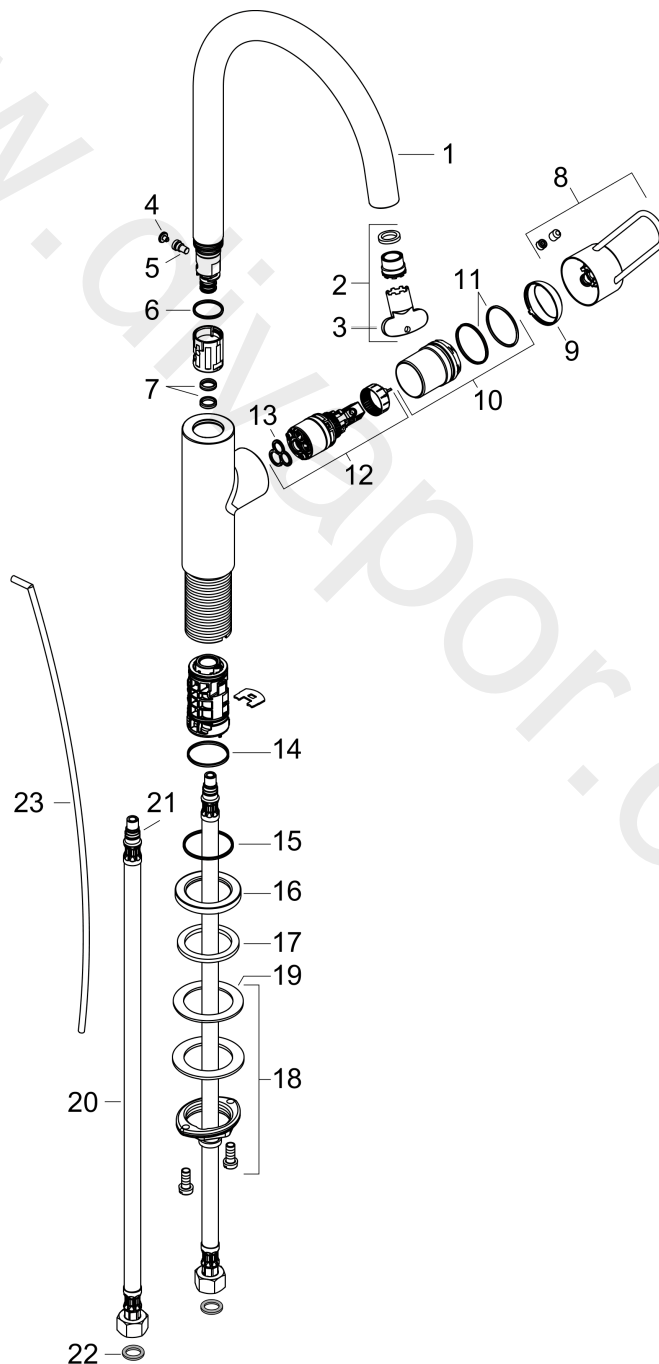

### product features

- consists of: single lever basin mixer, waste set
- ComfortZone 240
- projection: 174 mm
- spout height: 238 mm
- handle variant: flat handle
- swivel range 115°
- spray type: normal spray
- maximum flow rate at 3 bar: 5 l/min
- ceramic cartridge
- temperature limitation adjustable
- suitable for continuous flow water heaters
- pop-up waste set G 1¼
- connection type: G ¾ connections
- connection dimension: DN15
- EU taxonomy: max. 6 l/min - Substantial Contribution (SC)

## Flowchart

- ① With flow limiter
- ② Without flow limiter

**AXOR Uno**  
**Single lever basin mixer 240 with loop handle and pop-up waste set**  
Finish: **Chrome** Article Number: **38036000**

## Exploded Drawing

Year of production: >07/17

**AXOR Uno**  
**Single lever basin mixer 240 with loop handle and pop-up waste set**  
 Finish: **Chrome** Article Number: **38036000**

## Spare part list

Year of production: >07/17

Pos.		Article Number	Price	PU
1	spout cpl.	93119000	£ 173,00	1
2	aerator cpl.	93118000	£ 25,00	1
3	special tool	98987000	£ 9,00	1
4	plug	93117000	£ 6,10	1
5	screw	93088000	£ 43,00	1
6	O-ring 18x1,5	98231000	£ 3,30	1
7	O-ring 8x2	98112000	£ 3,30	1
8	handle	93120000	£ 64,00	1
9	flange	92625000	£ 35,00	1
10	nut	93123000	-	1
11	O-ring 27x1,5	92527000	£ 13,30	1
12	cartridge, assy	97685000	£ 64,00	1
13	seal	98865000	£ 35,00	1
14	O-ring 26x1,5	98390000	£ 3,30	1
15	O-ring 30x1,5	98433000	£ 3,30	1
16	escutcheon Ø 46 mm	95268000	£ 25,00	1
17	flat seal	98749000	£ 6,10	1
18	fixing set (Ø 32)	13961000	£ 25,00	1
19	lever collar	97548000	£ 3,30	1
20	connection hose 600 mm M8x0,75 G3/8	96556000	£ 25,00	1
21	O-ring 7x1,5	98422000	£ 3,30	1
22	sealing set	95581000	£ 6,10	1
23	pull rod	97158000	£ 25,00	1
a	pop up waste	94139000	£ 96,00	1
b	fixation extension 35 mm	13898000	£ 79,00	1