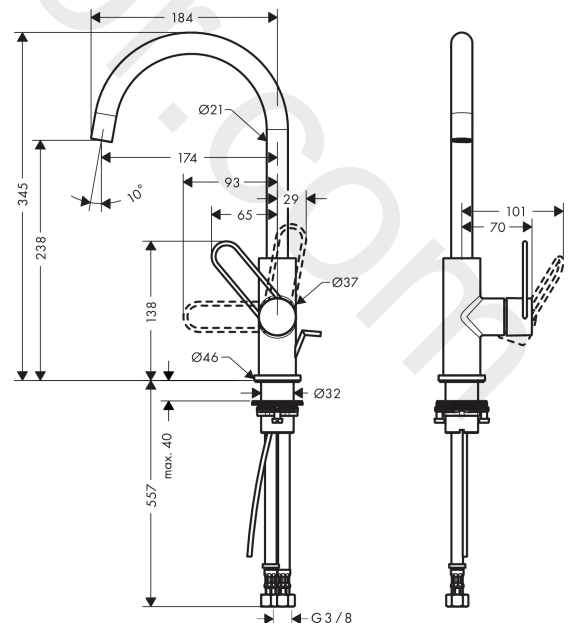

### product features

- consists of: single lever basin mixer, waste set
- ComfortZone 240
- projection: 174 mm
- spout height: 238 mm
- handle variant: flat handle
- swivel range 115°
- spray type: normal spray
- maximum flow rate at 3 bar: 5 l/min
- ceramic cartridge
- temperature limitation adjustable
- suitable for continuous flow water heaters
- pop-up waste set G 1¼
- connection type: G ¾ connections
- connection dimension: DN15
- EU taxonomy: max. 6 l/min - Substantial Contribution (SC)

### Scale drawing

**AXOR Uno**  
**Single lever basin mixer 240 with loop handle and pop-up waste set**  
Finish: **Chrome** Article Number: **38036000**

## Exploded Drawing

Year of production: >07/17

**AXOR Uno**  
**Single lever basin mixer 240 with loop handle and pop-up waste set**  
 Finish: **Chrome** Article Number: **38036000**

## Spare part list

Year of production: >07/17

Pos.		Article Number	Price	PU
1	spout cpl.	93119000	£ 173,00	1
2	aerator cpl.	93118000	£ 25,00	1
3	special tool	98987000	£ 9,00	1
4	plug	93117000	£ 6,10	1
5	screw	93088000	£ 43,00	1
6	O-ring 18x1,5	98231000	£ 3,30	1
7	O-ring 8x2	98112000	£ 3,30	1
8	handle	93120000	£ 64,00	1
9	flange	92625000	£ 35,00	1
10	nut	93123000	-	1
11	O-ring 27x1,5	92527000	£ 13,30	1
12	cartridge, assy	97685000	£ 64,00	1
13	seal	98865000	£ 35,00	1
14	O-ring 26x1,5	98390000	£ 3,30	1
15	O-ring 30x1,5	98433000	£ 3,30	1
16	escutcheon Ø 46 mm	95268000	£ 25,00	1
17	flat seal	98749000	£ 6,10	1
18	fixing set (Ø 32)	13961000	£ 25,00	1
19	lever collar	97548000	£ 3,30	1
20	connection hose 600 mm M8x0,75 G3/8	96556000	£ 25,00	1
21	O-ring 7x1,5	98422000	£ 3,30	1
22	sealing set	95581000	£ 6,10	1
23	pull rod	97158000	£ 25,00	1
a	pop up waste	94139000	£ 96,00	1
b	fixation extension 35 mm	13898000	£ 79,00	1