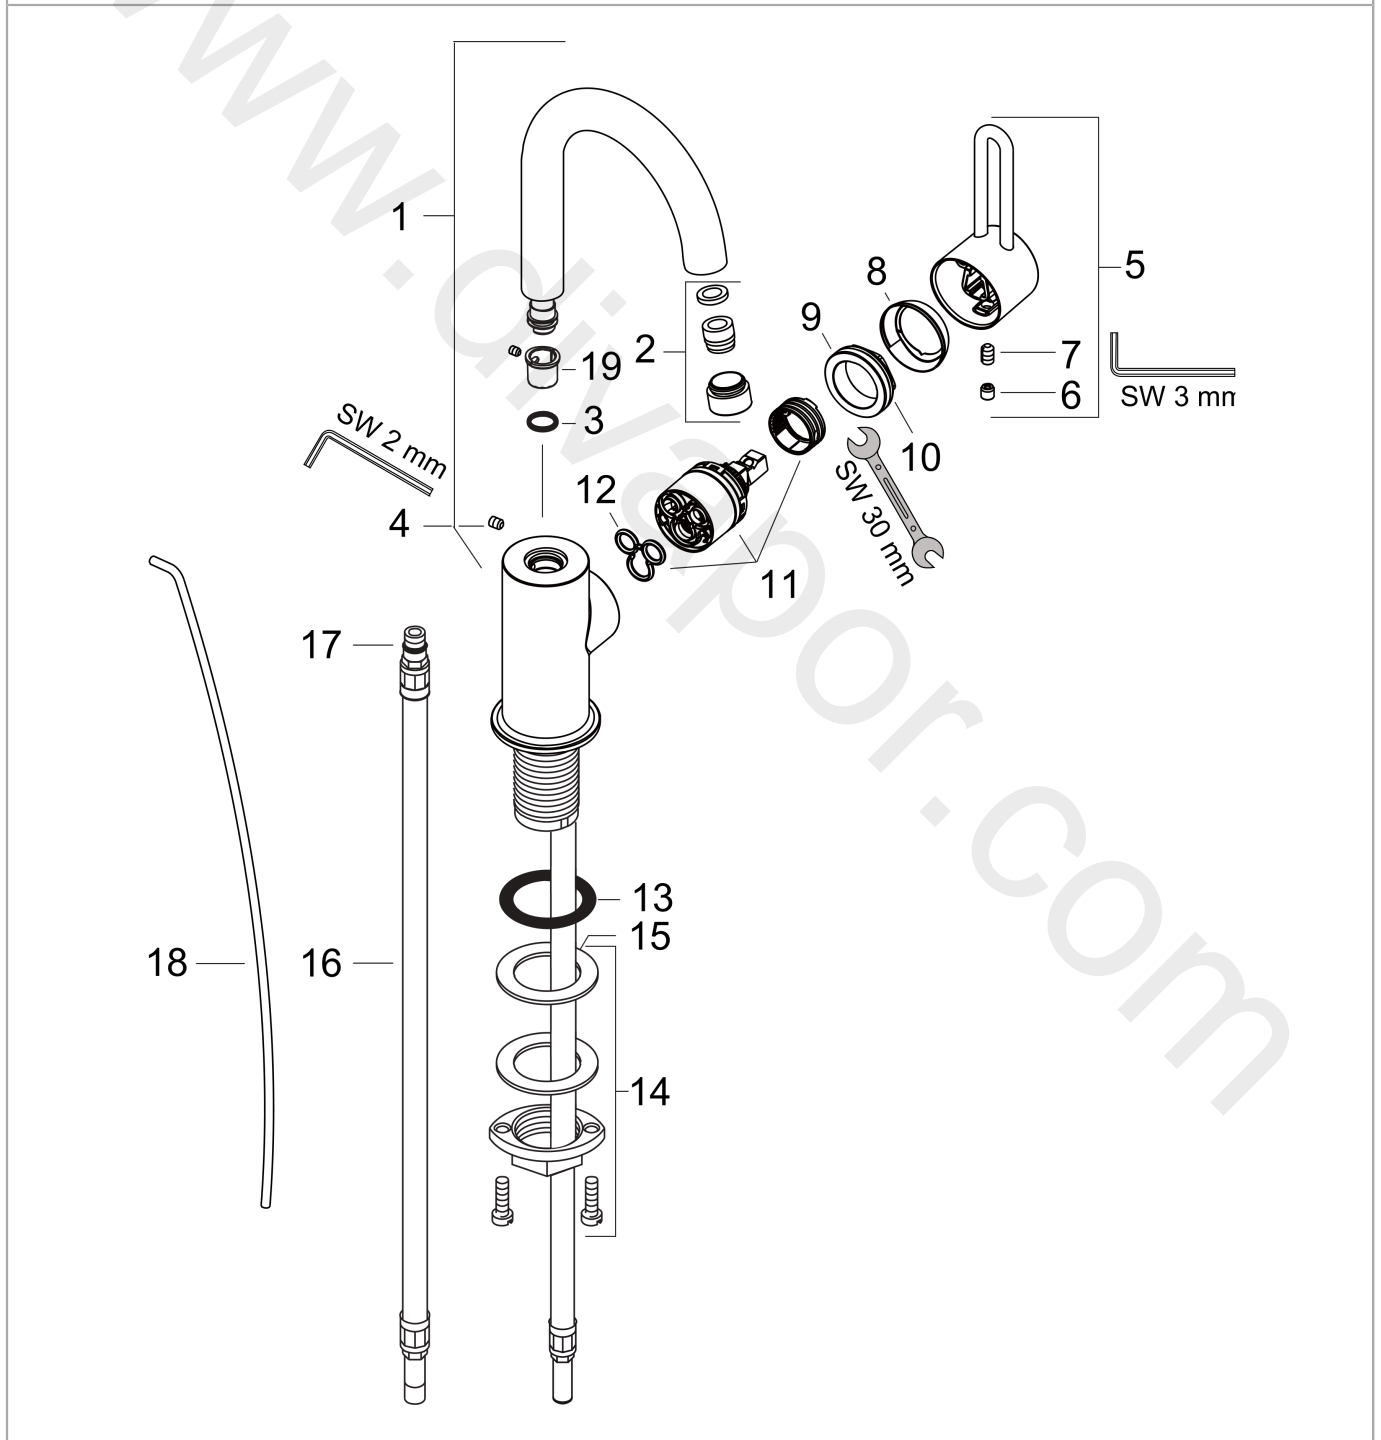

AXOR Uno²

Single lever basin mixer 160 with pop-up waste set and swivel spout with 360° range for hand wash basins

Surfaces: Article Number: **38035810**

Exploded Drawing

Year of production: **06/05 - 07/07**

AXOR Uno²

Single lever basin mixer 160 with pop-up waste set and swivel spout with 360° range for hand wash basins

Surfaces: Article Number: **38035810**

Spare part list

Year of production: **06/05 - 07/07**

Pos.		Article Number	Price	PU
1	spout cpl.	97688810	£ 224,00	1
2	aerator laminar M18x1 (7 l/min)	96911810	£ 64,00	1
3	O-ring 11x2	98127000	£ 3,30	1
4	hollow set screw M4x5	98731000	£ 3,30	1
5	handle	38094810	£ 110,00	1
6	screw cover	96762000	£ 3,30	1
7	hollow set screw M6x10 DIN 916	96029000	£ 3,30	1
8	flange	96763810	£ 13,30	1
9	nut	97209000	£ 16,10	1
10	O-ring 33x2	98154000	£ 3,30	1
11	cartridge, assy	92730000	£ 35,00	1
12	seal	95008000	£ 9,00	1
13	flat seal	98749000	£ 6,10	1
14	fixing set (Ø 32)	13961000	£ 25,00	1
15	lever collar	97548000	£ 3,30	1
16	connection hose 450 mm M8x0,75 G3/8	97206000	£ 35,00	1
17	O-ring 7x1,5	98422000	£ 3,30	1
18	pull rod	96657810	£ 25,00	1
19	lever collar	92849000	£ 9,00	1
a	pop up waste	94139810	£ 173,00	1
b	fixation extension 35 mm	13898000	£ 79,00	1