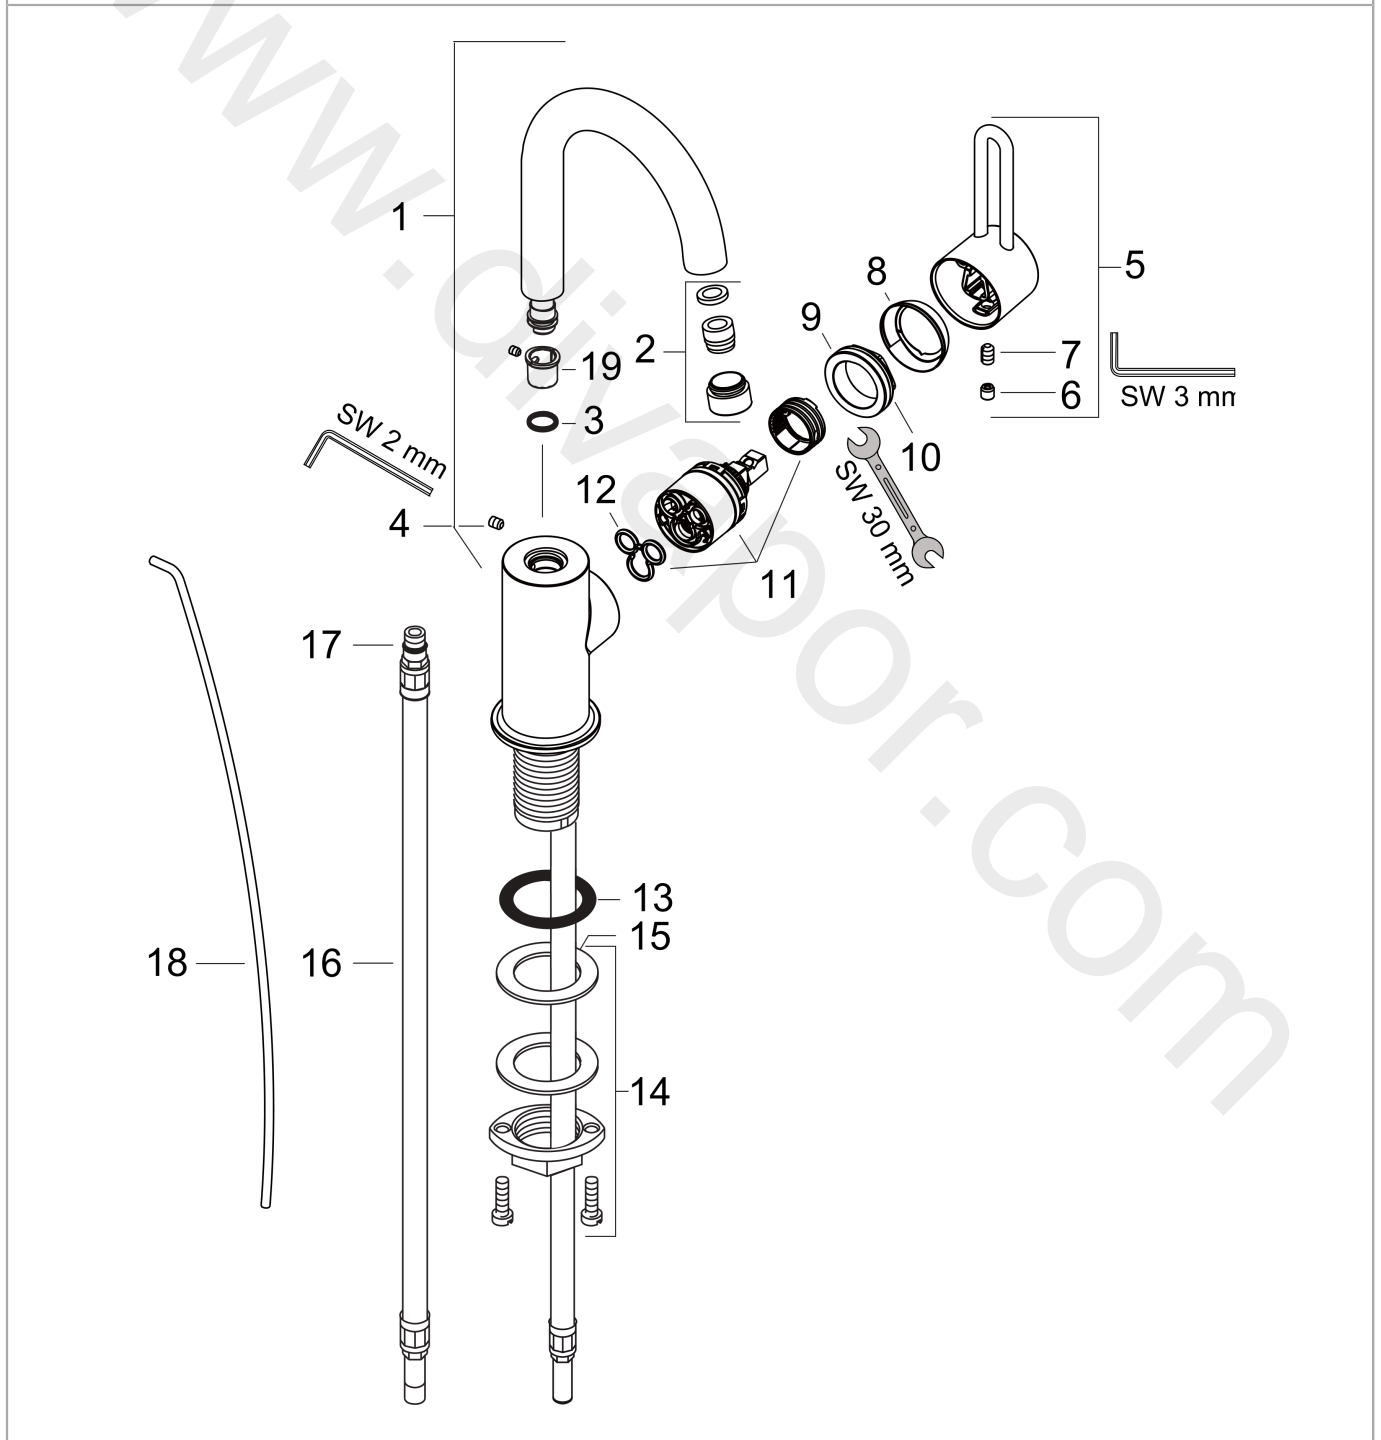

AXOR Uno²

Single lever basin mixer 160 with pop-up waste set and swivel spout with 360° range for hand wash basins

Surfaces: Article Number: **38035000**

Exploded Drawing

Year of production: **06/05 - 12/09**

AXOR Uno²

Single lever basin mixer 160 with pop-up waste set and swivel spout with 360° range for hand wash basins

Surfaces: Article Number: **38035000**

Spare part list

Year of production: **06/05 - 12/09**

Pos.		Article Number	Price	PU
1	spout cpl.	97688000	£ 173,00	1
2	aerator laminar M18x1 (7 l/min)	96911000	£ 43,00	1
3	O-ring 11x2	98127000	£ 3,30	1
4	hollow set screw M4x5	98731000	£ 3,30	1
5	handle	38094000	£ 79,00	1
6	screw cover	96762000	£ 3,30	1
7	hollow set screw M6x10 DIN 916	96029000	£ 3,30	1
8	flange	96763000	£ 9,00	1
9	nut	97209000	£ 16,10	1
10	O-ring 33x2	98154000	£ 3,30	1
11	cartridge, assy	92730000	£ 35,00	1
12	seal	95008000	£ 9,00	1
13	flat seal	98749000	£ 6,10	1
14	fixing set (Ø 32)	13961000	£ 25,00	1
15	lever collar	97548000	£ 3,30	1
16	connection hose 450 mm M8x0,75 G3/8	97206000	£ 35,00	1
17	O-ring 7x1,5	98422000	£ 3,30	1
18	pull rod	96657000	£ 13,30	1
19	lever collar	92849000	£ 9,00	1
a	pop up waste	94139000	£ 96,00	1
b	fixation extension 35 mm	13898000	£ 79,00	1