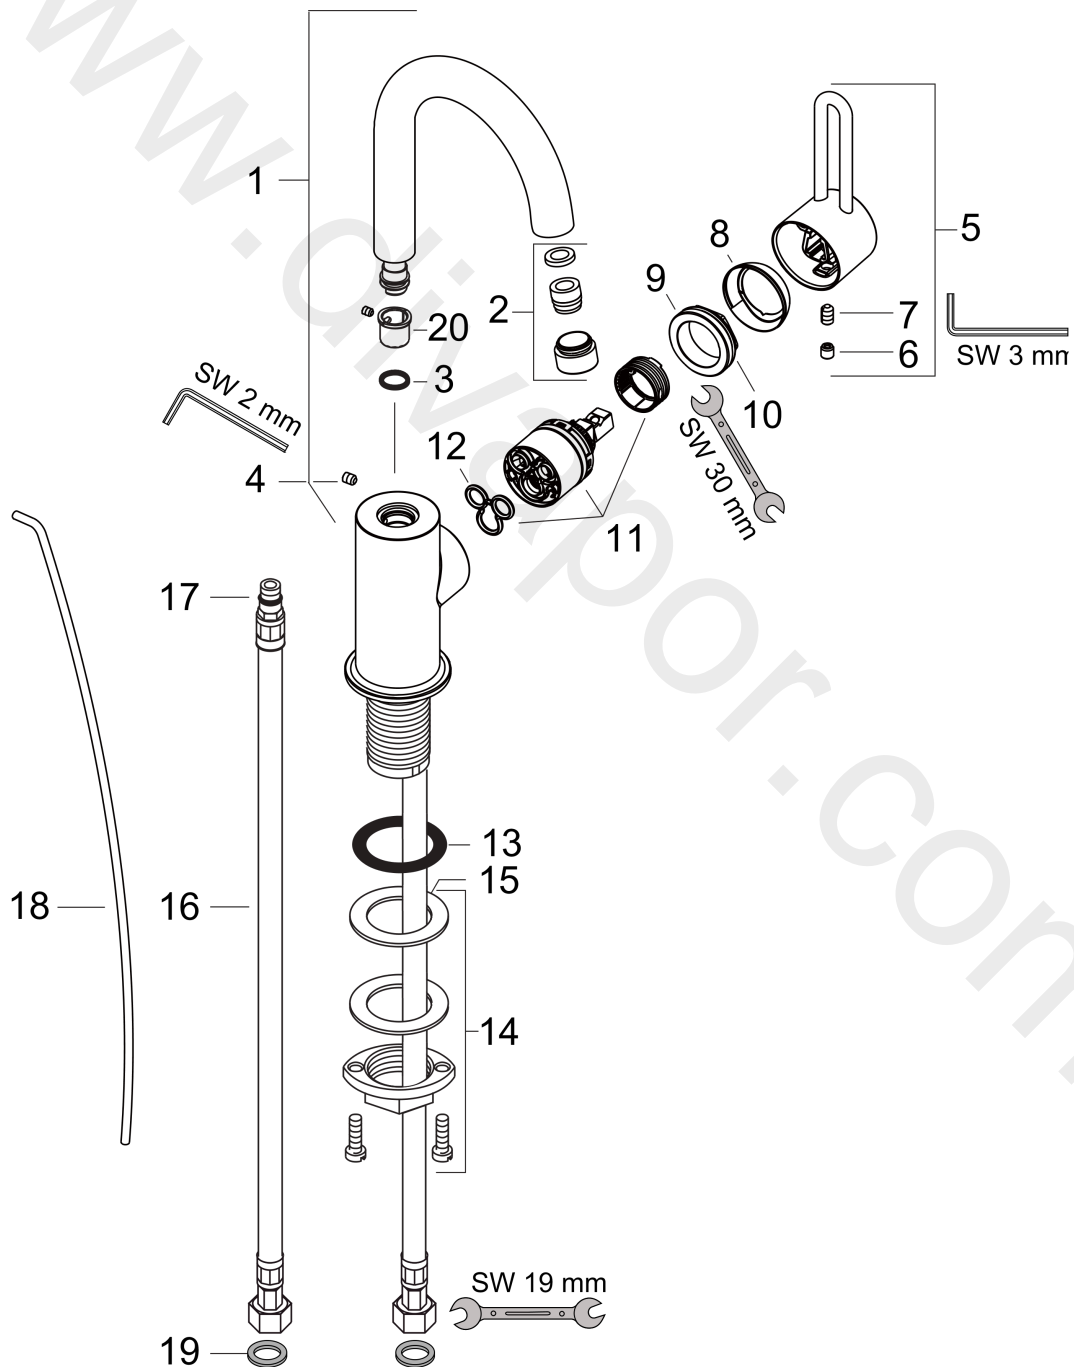

**AXOR Uno<sup>2</sup>**

**Single lever basin mixer 160 with pop-up waste set and swivel spout with 360° range for hand wash basins**

Surfaces: Article Number: **38035000**

**Exploded Drawing**

Year of production: **10/10 - 12/18**

## AXOR Uno<sup>2</sup>

Single lever basin mixer 160 with pop-up waste set and swivel spout with 360° range for hand wash basins

Surfaces: Article Number: **38035000**

### Spare part list

Year of production: **10/10 - 12/18**

Pos.		Article Number	Price	PU
1	spout cpl.	97688000	£ 173,00	1
2	aerator M18x1 (5 l/min)	95387000	£ 43,00	1
3	O-ring 11x2	98127000	£ 3,30	1
4	hollow set screw M4x5	98731000	£ 3,30	1
5	handle	38094000	£ 79,00	1
6	screw cover	96762000	£ 3,30	1
7	hollow set screw M6x10 DIN 916	96029000	£ 3,30	1
8	flange	96763000	£ 9,00	1
9	nut	97209000	£ 16,10	1
10	O-ring 33x2	98154000	£ 3,30	1
11	cartridge, assy	92730000	£ 35,00	1
12	seal	95008000	£ 9,00	1
13	flat seal	98749000	£ 6,10	1
14	fixing set (Ø 32)	13961000	£ 25,00	1
15	lever collar	97548000	£ 3,30	1
16	connection hose 450 mm M8x0,75 G3/8	97206000	£ 35,00	1
17	O-ring 7x1,5	98422000	£ 3,30	1
18	pull rod	96923000	£ 35,00	1
19	sealing set	95581000	£ 6,10	1
20	lever collar	92849000	£ 9,00	1
a	pop up waste	94139000	£ 96,00	1
b	fixation extension 35 mm	13898000	£ 79,00	1