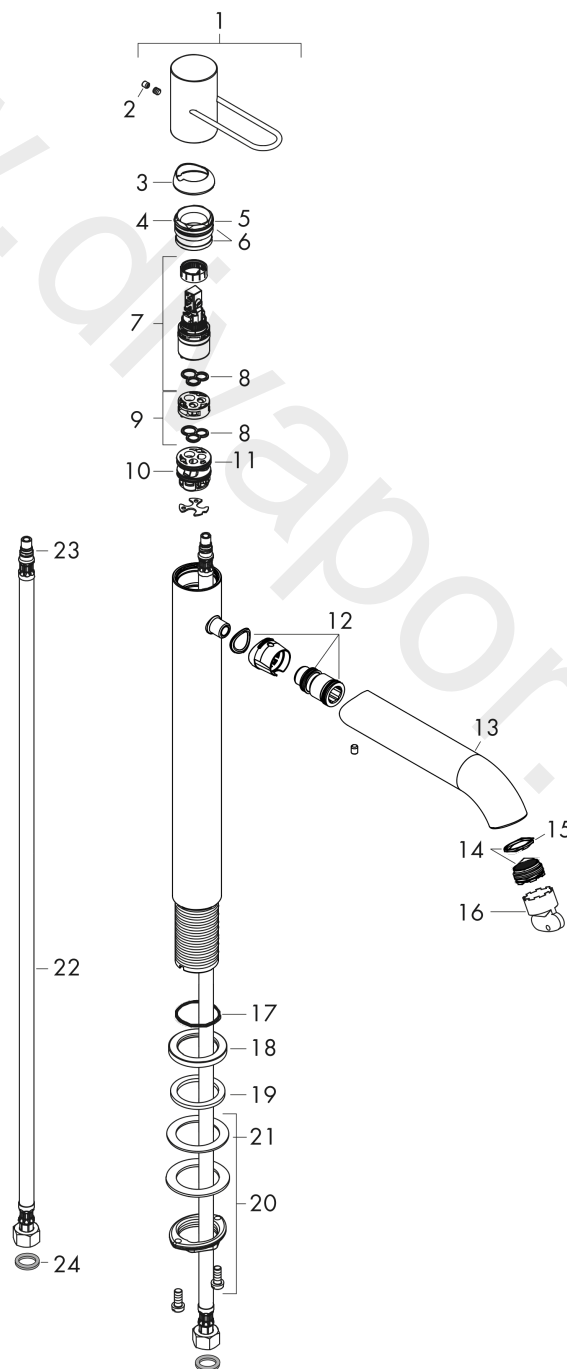

### product features

- consists of: single lever basin mixer, waste set
- ComfortZone 250
- projection: 201 mm
- spout height: 249 mm
- handle variant: flat handle
- spray type: normal spray
- maximum flow rate at 3 bar: 5 l/min
- ceramic cartridge
- temperature limitation adjustable
- suitable for continuous flow water heaters
- non-closing waste set
- connection type: G 3/8 connections
- connection dimension: DN15
- EU taxonomy: max. 6 l/min - Substantial Contribution (SC) possible

## Flowchart

**AXOR Uno**  
**Single lever basin mixer 250 with loop handle for wash bowls and waste set**  
 Finish: **Brushed Nickel**    Article Number: **38034820**

## Exploded Drawing

Year of production: >04/17

**AXOR Uno**  
**Single lever basin mixer 250 with loop handle for wash bowls and waste set**  
 Finish: **Brushed Nickel** Article Number: **38034820**

## Spare part list

Year of production: >04/17

Pos.		Article Number	Price	PU
1	handle	92886820	£ 224,00	1
2	screw cover	95181000	£ 3,30	1
3	flange	92625820	£ 51,00	1
4	nut	92689000	£ 25,00	1
5	O-ring 25x1,5	98146000	£ 3,30	1
6	O-ring 27x1,5	92527000	£ 13,30	1
7	cartridge, assy	97685000	£ 64,00	1
8	seal	98865000	£ 35,00	1
9	adapter for cartridge	92628000	£ 20,50	1
10	adapter for cartridge	98866000	£ 35,00	1
11	O-ring 23x2	98398000	£ 3,30	1
12	O-ring 16x2	98133000	£ 3,30	1
13	spout cpl.	92890820	£ 445,00	1
14	aerator M24x1 (5 l/min)	92895000	£ 35,00	1
15	O-ring 20x1,5	98197000	£ 3,30	1
16	special tool	95290000	£ 9,00	1
17	O-ring 30x1,5	98433000	£ 3,30	1
18	escutcheon Ø 46 mm	95268820	£ 43,00	1
19	flat seal	98749000	£ 6,10	1
20	fixing set (Ø 32)	13961000	£ 25,00	1
21	lever collar	97548000	£ 3,30	1
22	connection hose 900 mm M8x0,75 G3/8	96316000	£ 43,00	1
23	O-ring 7x1,5	98422000	£ 3,30	1
24	sealing set	95581000	£ 6,10	1
a	waste	50001820	£ 106,56	1
b	fixation extension 35 mm	13898000	£ 79,00	1