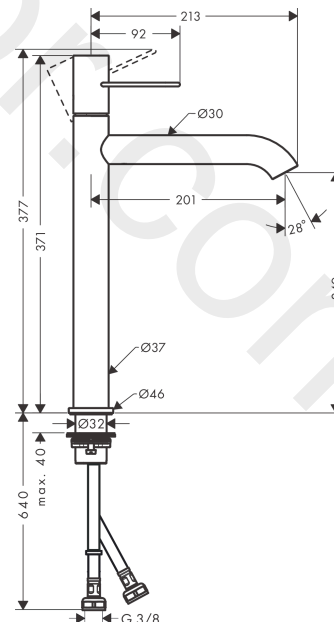

### product features

- consists of: single lever basin mixer, waste set
- ComfortZone 250
- projection: 201 mm
- spout height: 249 mm
- handle variant: flat handle
- spray type: normal spray
- maximum flow rate at 3 bar: 5 l/min
- ceramic cartridge
- temperature limitation adjustable
- suitable for continuous flow water heaters
- non-closing waste set
- connection type: G 3/8 connections
- connection dimension: DN15
- EU taxonomy: max. 6 l/min - Substantial Contribution (SC) possible

### Scale drawing

**AXOR Uno**  
**Single lever basin mixer 250 with loop handle for wash bowls and waste set**  
 Finish: **Brushed Nickel** Article Number: **38034820**

## Exploded Drawing

Year of production: >04/17

**AXOR Uno**  
**Single lever basin mixer 250 with loop handle for wash bowls and waste set**  
 Finish: **Brushed Nickel** Article Number: **38034820**

## Spare part list

Year of production: >04/17

Pos.		Article Number	Price	PU
1	handle	92886820	£ 224,00	1
2	screw cover	95181000	£ 3,30	1
3	flange	92625820	£ 51,00	1
4	nut	92689000	£ 25,00	1
5	O-ring 25x1,5	98146000	£ 3,30	1
6	O-ring 27x1,5	92527000	£ 13,30	1
7	cartridge, assy	97685000	£ 64,00	1
8	seal	98865000	£ 35,00	1
9	adapter for cartridge	92628000	£ 20,50	1
10	adapter for cartridge	98866000	£ 35,00	1
11	O-ring 23x2	98398000	£ 3,30	1
12	O-ring 16x2	98133000	£ 3,30	1
13	spout cpl.	92890820	£ 445,00	1
14	aerator M24x1 (5 l/min)	92895000	£ 35,00	1
15	O-ring 20x1,5	98197000	£ 3,30	1
16	special tool	95290000	£ 9,00	1
17	O-ring 30x1,5	98433000	£ 3,30	1
18	escutcheon Ø 46 mm	95268820	£ 43,00	1
19	flat seal	98749000	£ 6,10	1
20	fixing set (Ø 32)	13961000	£ 25,00	1
21	lever collar	97548000	£ 3,30	1
22	connection hose 900 mm M8x0,75 G3/8	96316000	£ 43,00	1
23	O-ring 7x1,5	98422000	£ 3,30	1
24	sealing set	95581000	£ 6,10	1
a	waste	50001820	£ 106,56	1
b	fixation extension 35 mm	13898000	£ 79,00	1