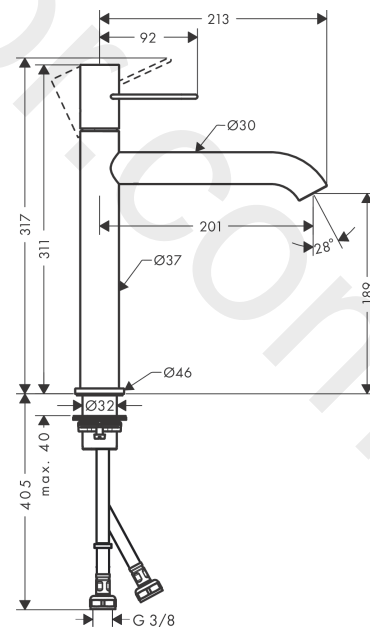

Scale drawing