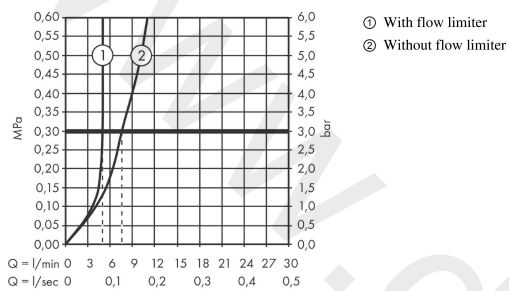

AXOR Uno
Single lever basin mixer 190 with loop handle for wash bowls and waste set
Finish: **Brushed Nickel** Article Number: **38032820**

Flowchart