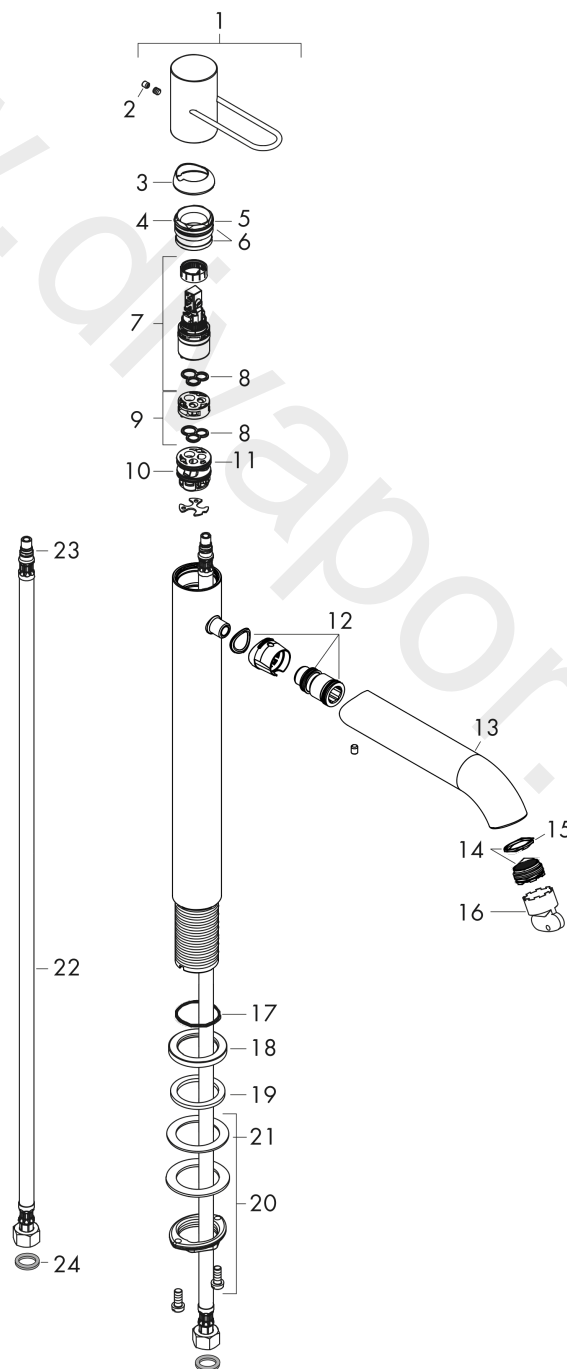

AXOR Uno

Single lever basin mixer 190 with loop handle for wash bowls and waste set

Finish: **Brushed Nickel** Article Number: **38032820**

product features

- consists of: single lever basin mixer, waste set
- ComfortZone 190
- projection: 201 mm
- spout height: 189 mm
- handle variant: flat handle
- spray type: normal spray
- maximum flow rate at 3 bar: 5 l/min
- ceramic cartridge
- temperature limitation adjustable
- suitable for continuous flow water heaters
- non-closing waste set
- connection type: G 3/8 connections
- connection dimension: DN15
- EU taxonomy: max. 6 l/min - Substantial Contribution (SC) possible

Flowchart

AXOR Uno
Single lever basin mixer 190 with loop handle for wash bowls and waste set
 Finish: **Brushed Nickel** Article Number: **38032820**

Exploded Drawing

Year of production: >04/17

AXOR Uno
Single lever basin mixer 190 with loop handle for wash bowls and waste set
 Finish: **Brushed Nickel** Article Number: **38032820**

Spare part list

Year of production: >04/17

Pos.		Article Number	Price	PU
1	handle	92886820	£ 224,00	1
2	screw cover	95181000	£ 3,30	1
3	flange	92625820	£ 51,00	1
4	nut	92689000	£ 25,00	1
5	O-ring 25x1,5	98146000	£ 3,30	1
6	O-ring 27x1,5	92527000	£ 13,30	1
7	cartridge, assy	97685000	£ 64,00	1
8	seal	98865000	£ 35,00	1
9	adapter for cartridge	92628000	£ 20,50	1
10	adapter for cartridge	98866000	£ 35,00	1
11	O-ring 23x2	98398000	£ 3,30	1
12	O-ring 16x2	98133000	£ 3,30	1
13	spout cpl.	92890820	£ 445,00	1
14	aerator M24x1 (5 l/min)	92895000	£ 35,00	1
15	O-ring 20x1,5	98197000	£ 3,30	1
16	special tool	95290000	£ 9,00	1
17	O-ring 30x1,5	98433000	£ 3,30	1
18	escutcheon Ø 46 mm	95268820	£ 43,00	1
19	flat seal	98749000	£ 6,10	1
20	fixing set (Ø 32)	13961000	£ 25,00	1
21	lever collar	97548000	£ 3,30	1
22	connection hose 600 mm M8x0,75 G3/8	96556000	£ 25,00	1
23	O-ring 7x1,5	98422000	£ 3,30	1
24	sealing set	95581000	£ 6,10	1
a	waste	50001820	£ 106,56	1
b	fixation extension 35 mm	13898000	£ 79,00	1