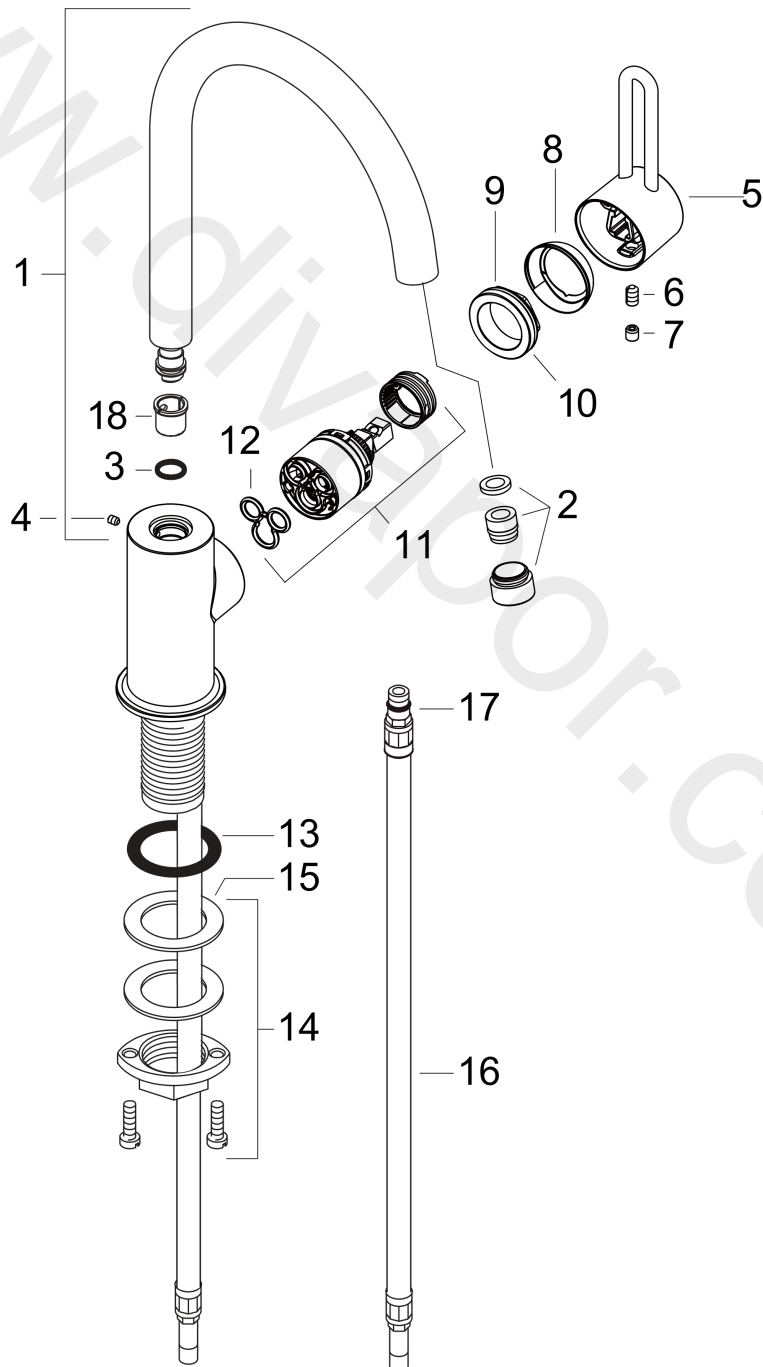

**AXOR Uno<sup>2</sup>**  
**Single lever basin mixer without pull-rod and swivel spout with 360° range**  
Surfaces: Article Number: **38031000**

## Exploded Drawing

Year of production: **01/06 - 12/09**

## AXOR Uno<sup>2</sup>

Single lever basin mixer without pull-rod and swivel spout with 360° range

Surfaces: Article Number: **38031000**

### Spare part list

Year of production: **01/06 - 12/09**

Pos.		Article Number	Price	PU
1	spout cpl.	97363000	£ 224,00	1
2	aerator laminar M18x1 (7 l/min)	96911000	£ 43,00	1
3	O-ring 11x2	98127000	£ 3,30	1
4	hollow set screw M4x5	98731000	£ 3,30	1
5	handle	38094000	£ 79,00	1
6	screw cover	96762000	£ 3,30	1
7	hollow set screw M6x10 DIN 916	96029000	£ 3,30	1
8	flange	96763000	£ 9,00	1
9	nut	97209000	£ 16,10	1
10	O-ring 33x2	98154000	£ 3,30	1
11	cartridge, assy	92730000	£ 35,00	1
12	seal	95008000	£ 9,00	1
13	flat seal	98749000	£ 6,10	1
14	fixing set (Ø 32)	13961000	£ 25,00	1
15	lever collar	97548000	£ 3,30	1
16	connection hose 450 mm M8x0,75 G3/8	97206000	£ 35,00	1
17	O-ring 7x1,5	98422000	£ 3,30	1
18	lever collar	92849000	£ 9,00	1
a	pop up waste	94139000	£ 96,00	1
b	fixation extension 35 mm	13898000	£ 79,00	1