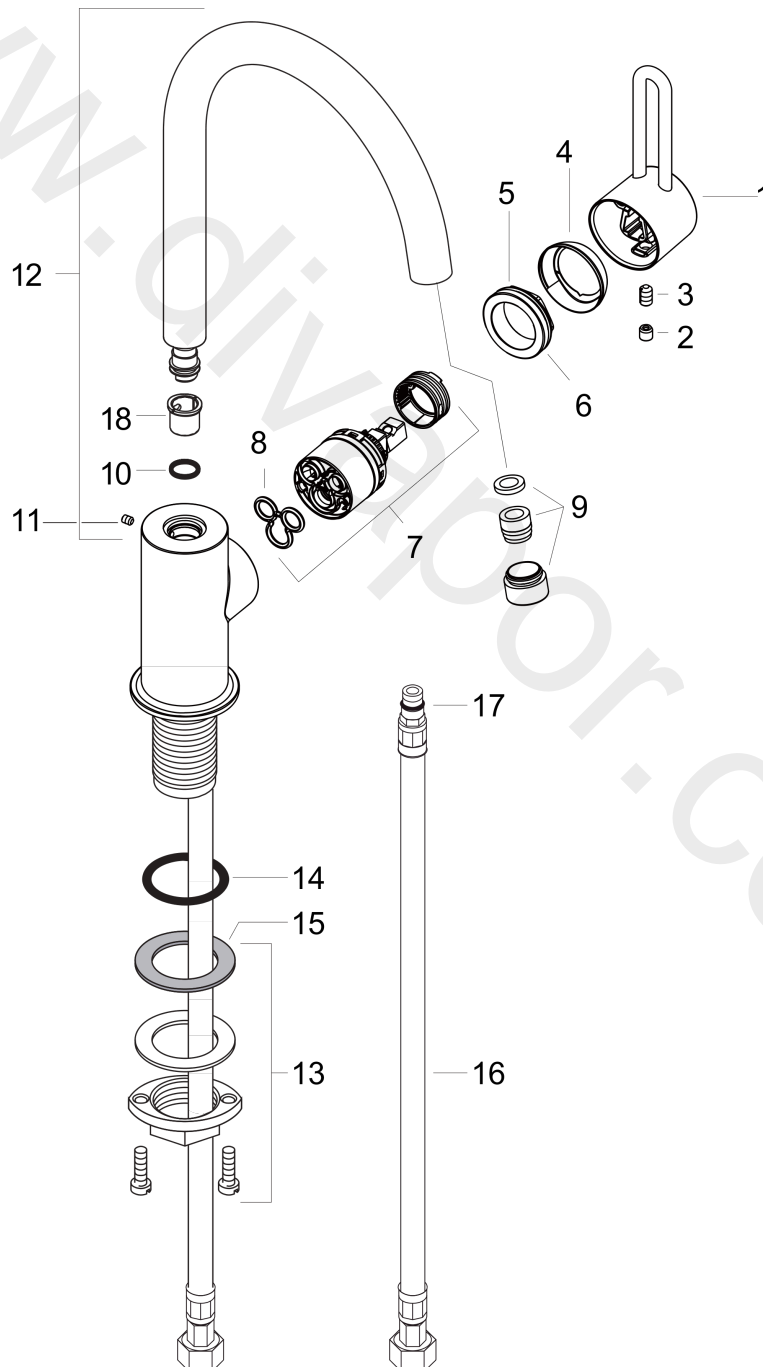

**AXOR Uno<sup>2</sup>**  
**Single lever basin mixer without pull-rod and swivel spout with 360° range**  
Surfaces: Article Number: **38031000**

## Exploded Drawing

Year of production: **10/10 - 12/18**

## AXOR Uno<sup>2</sup>

Single lever basin mixer without pull-rod and swivel spout with 360° range

Surfaces: Article Number: **38031000**

### Spare part list

Year of production: **10/10 - 12/18**

Pos.		Article Number	Price	PU
1	handle	38094000	£ 79,00	1
2	screw cover	96762000	£ 3,30	1
3	hollow set screw M6x10 DIN 916	96029000	£ 3,30	1
4	flange	96763000	£ 9,00	1
5	nut	97209000	£ 16,10	1
6	O-ring 29x2	98391000	£ 3,30	1
7	cartridge, assy	92730000	£ 35,00	1
8	seal	95008000	£ 9,00	1
9	aerator M18x1 (5 l/min)	95387000	£ 43,00	1
10	O-ring 11x2	98127000	£ 3,30	1
11	hollow set screw M4x5	98731000	£ 3,30	1
12	spout cpl.	97363000	£ 224,00	1
13	fixing set (Ø 32)	13961000	£ 25,00	1
14	flat seal	98749000	£ 6,10	1
15	lever collar	97548000	£ 3,30	1
16	connection hose 450 mm M8x0,75 G3/8	97206000	£ 35,00	1
17	O-ring 7x1,5	98422000	£ 3,30	1
18	lever collar	92849000	£ 9,00	1
a	fixation extension 35 mm	13898000	£ 79,00	1
b	pop up waste	94139000	£ 96,00	1