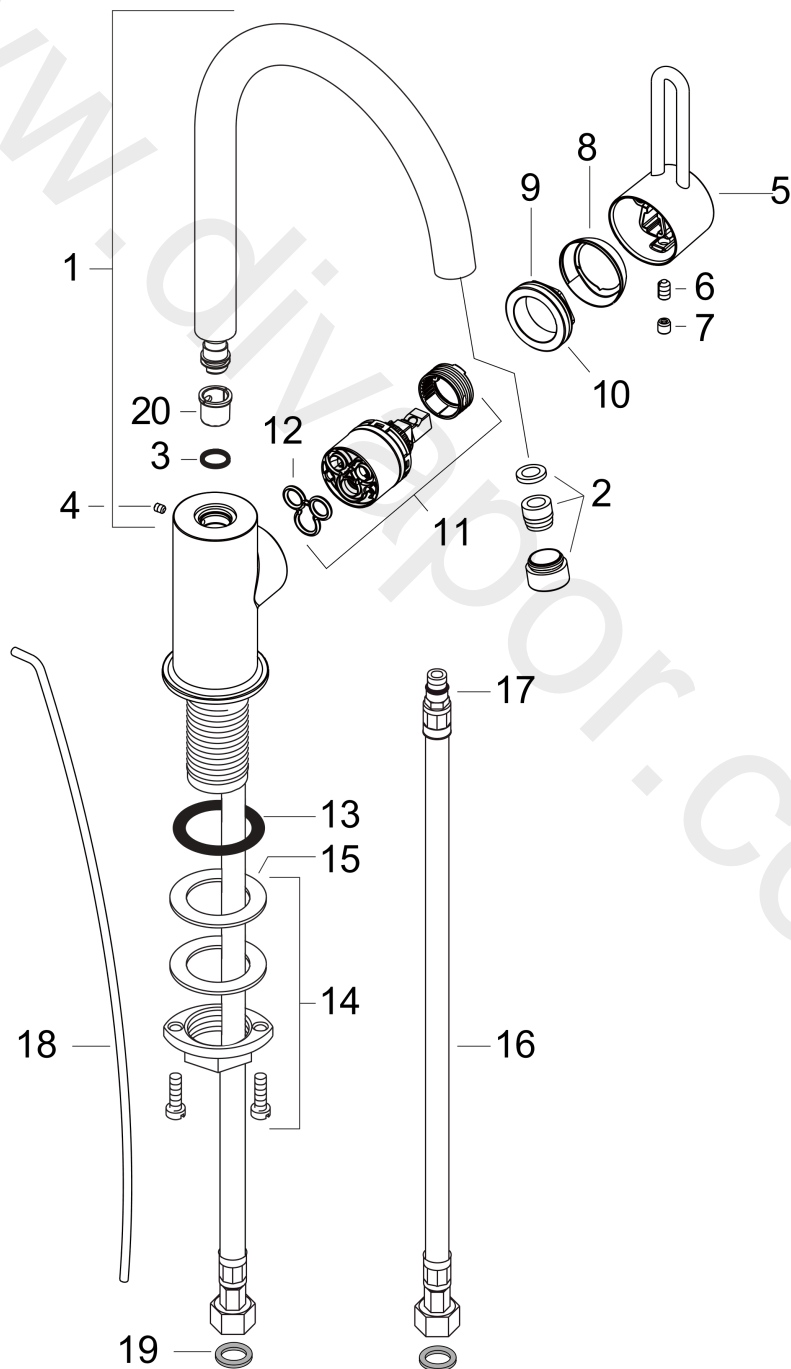

AXOR Uno²
Single lever basin mixer 210 with pop-up waste set and swivel spout with 360° range
Surfaces: Article Number: **38030000**

Exploded Drawing

Year of production: **10/10 - 12/18**

AXOR Uno²

Single lever basin mixer 210 with pop-up waste set and swivel spout with 360° range

Surfaces: Article Number: **38030000**

Spare part list

Year of production: **10/10 - 12/18**

Pos.		Article Number	Price	PU
1	spout cpl.	97363000	£ 224,00	1
2	aerator M18x1 (5 l/min)	95387000	£ 43,00	1
3	O-ring 11x2	98127000	£ 3,30	1
4	hollow set screw M4x5	98731000	£ 3,30	1
5	handle	38094000	£ 79,00	1
6	hollow set screw M6x10 DIN 916	96029000	£ 3,30	1
7	screw cover	96762000	£ 3,30	1
8	flange	96763000	£ 9,00	1
9	nut	97209000	£ 16,10	1
10	O-ring 29x2	98391000	£ 3,30	1
11	cartridge, assy	92730000	£ 35,00	1
12	seal	95008000	£ 9,00	1
13	flat seal	98749000	£ 6,10	1
14	fixing set (Ø 32)	13961000	£ 25,00	1
15	lever collar	97548000	£ 3,30	1
16	connection hose 450 mm M8x0,75 G3/8	97206000	£ 35,00	1
17	O-ring 7x1,5	98422000	£ 3,30	1
18	pull rod	96923000	£ 35,00	1
19	sealing set	95581000	£ 6,10	1
20	lever collar	92849000	£ 9,00	1
a	pop up waste	94139000	£ 96,00	1
b	fixation extension 35 mm	13898000	£ 79,00	1
c	O-ring 33x2	98154000	£ 3,30	1