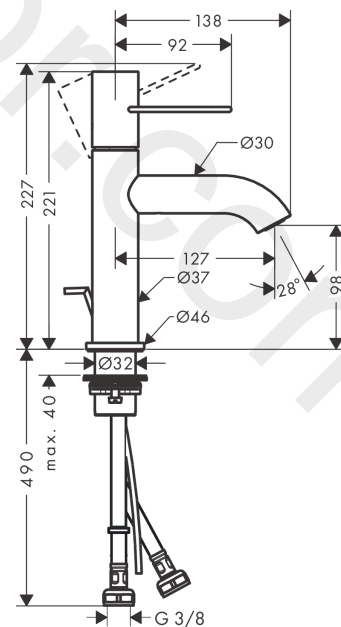

Scale drawing