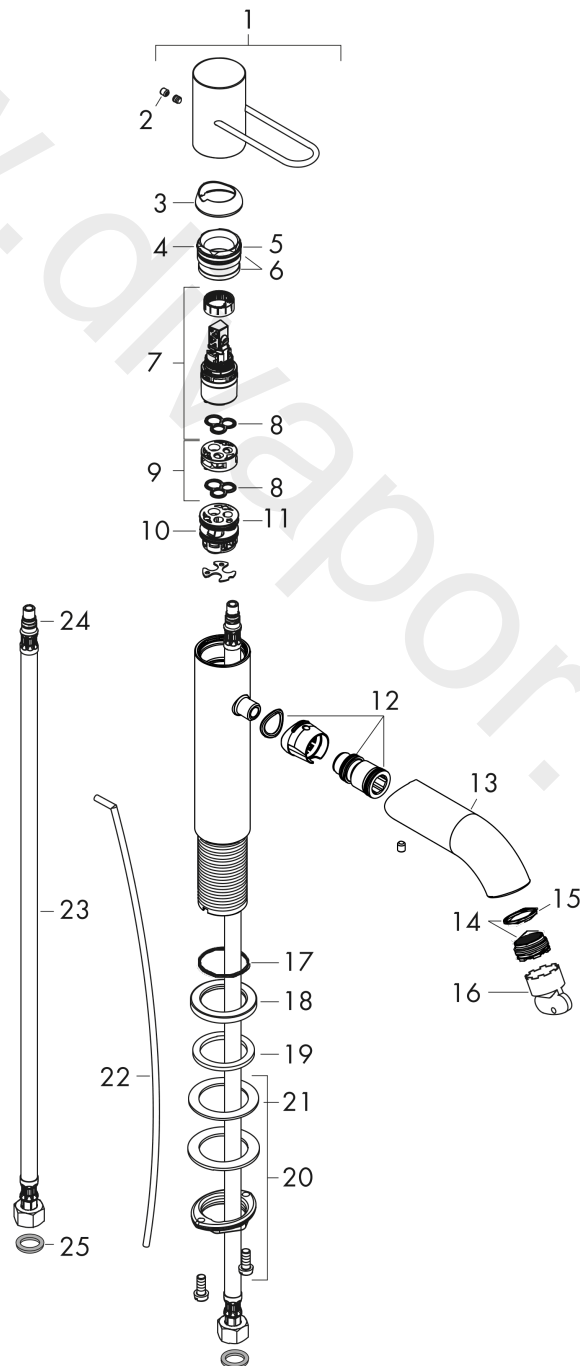

AXOR Uno
Single lever basin mixer 100 with loop handle and pop-up waste set
 Finish: **Brushed Nickel** Article Number: **38023820**

product features

- consists of: single lever basin mixer, waste set
- ComfortZone 100
- projection: 127 mm
- spout height: 98 mm
- handle variant: lever handle
- spray type: normal spray
- maximum flow rate at 3 bar: 5 l/min
- ceramic cartridge
- temperature limitation adjustable
- suitable for continuous flow water heaters
- pop-up waste set G 1¼
- connection type: G ¾ connections
- connection dimension: DN15
- EU taxonomy: max. 6 l/min - Substantial Contribution (SC) possible

Flowchart

AXOR Uno
Single lever basin mixer 100 with loop handle and pop-up waste set
 Finish: **Brushed Nickel** Article Number: **38023820**

Exploded Drawing

Year of production: >04/17

AXOR Uno
Single lever basin mixer 100 with loop handle and pop-up waste set
 Finish: **Brushed Nickel** Article Number: **38023820**

Spare part list

Year of production: >04/17

Pos.		Article Number	Price	PU
1	handle	92886820	£ 224,00	1
2	screw cover	95181000	£ 3,30	1
3	flange	92625820	£ 51,00	1
4	nut	92689000	£ 25,00	1
5	O-ring 25x1,5	98146000	£ 3,30	1
6	O-ring 27x1,5	92527000	£ 13,30	1
7	cartridge, assy	97685000	£ 64,00	1
8	seal	98865000	£ 35,00	1
9	adapter for cartridge	92628000	£ 20,50	1
10	adapter for cartridge	98866000	£ 35,00	1
11	O-ring 23x2	98398000	£ 3,30	1
12	O-ring 16x2	98133000	£ 3,30	1
13	spout cpl.	92889820	£ 224,00	1
14	aerator M24x1 (5 l/min)	92895000	£ 35,00	1
15	O-ring 20x1,5	98197000	£ 3,30	1
16	special tool	95290000	£ 9,00	1
17	O-ring 30x1,5	98433000	£ 3,30	1
18	escutcheon Ø 46 mm	95268930	£ 43,00	1
19	flat seal	98749000	£ 6,10	1
20	fixing set (Ø 32)	13961000	£ 25,00	1
21	lever collar	97548000	£ 3,30	1
22	pull rod	97158820	£ 43,00	1
23	connection hose 600 mm M8x0,75 G3/8	96556000	£ 25,00	1
24	O-ring 7x1,5	98422000	£ 3,30	1
25	sealing set	95581000	£ 6,10	1
a	pop up waste	94139820	£ 173,00	1
b	fixation extension 35 mm	13898000	£ 79,00	1