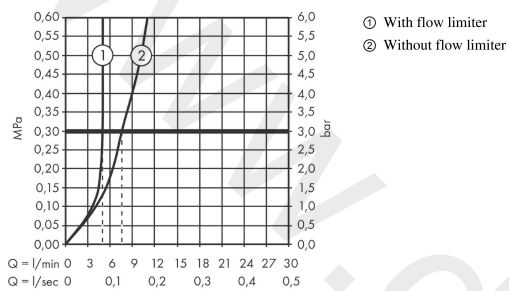

AXOR Uno
Single lever basin mixer 100 with loop handle and pop-up waste set
Finish: **Brushed Nickel** Article Number: **38023820**

Flowchart