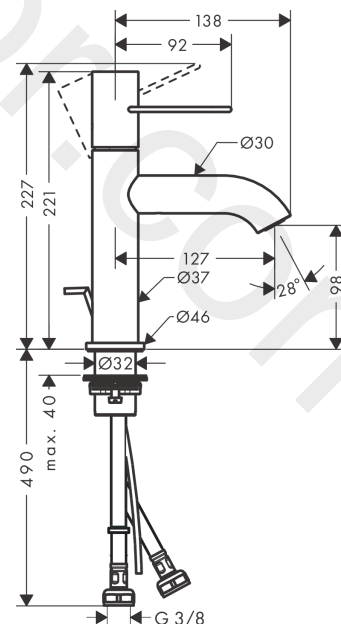

Scale drawing