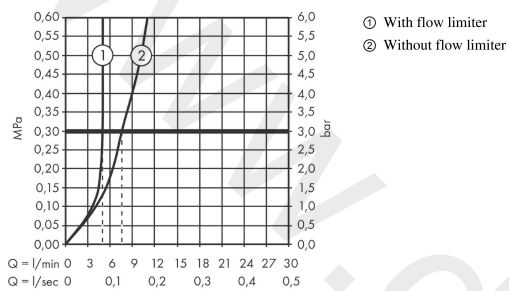

AXOR Uno
Single lever basin mixer 100 with loop handle and pop-up waste set
Finish: **Chrome** Article Number: **38023000**

Flowchart