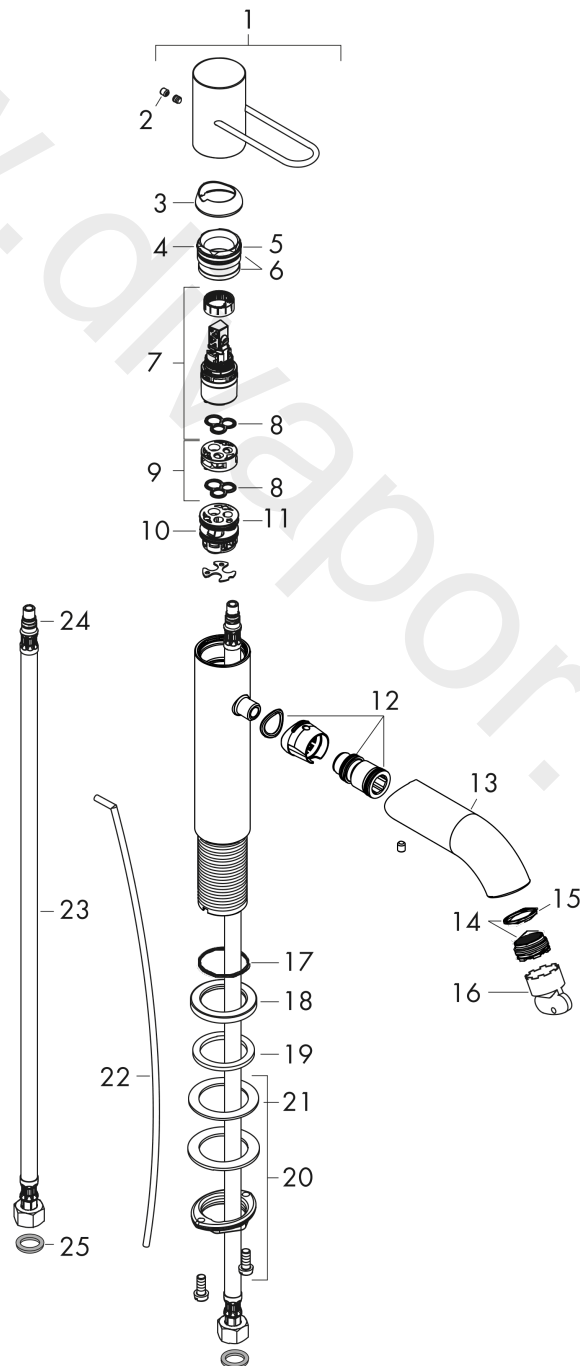

AXOR Uno
Single lever basin mixer 100 with loop handle and pop-up waste set
 Finish: **Chrome** Article Number: **38023000**

product features

- consists of: single lever basin mixer, waste set
- ComfortZone 100
- projection: 127 mm
- spout height: 98 mm
- handle variant: lever handle
- spray type: normal spray
- maximum flow rate at 3 bar: 5 l/min
- ceramic cartridge
- temperature limitation adjustable
- suitable for continuous flow water heaters
- pop-up waste set G 1¼
- connection type: G ¾ connections
- connection dimension: DN15
- EU taxonomy: max. 6 l/min - Substantial Contribution (SC) possible

Flowchart

AXOR Uno
Single lever basin mixer 100 with loop handle and pop-up waste set
 Finish: **Chrome** Article Number: **38023000**

Exploded Drawing

Year of production: >04/17

AXOR Uno
Single lever basin mixer 100 with loop handle and pop-up waste set
 Finish: **Chrome** Article Number: **38023000**

Spare part list

Year of production: >04/17

Pos.		Article Number	Price	PU
1	handle	92886000	£ 137,00	1
2	screw cover	95181000	£ 3,30	1
3	flange	92625000	£ 35,00	1
4	nut	92689000	£ 25,00	1
5	O-ring 25x1,5	98146000	£ 3,30	1
6	O-ring 27x1,5	92527000	£ 13,30	1
7	cartridge, assy	97685000	£ 64,00	1
8	seal	98865000	£ 35,00	1
9	adapter for cartridge	92628000	£ 20,50	1
10	adapter for cartridge	98866000	£ 35,00	1
11	O-ring 23x2	98398000	£ 3,30	1
12	O-ring 16x2	98133000	£ 3,30	1
13	spout cpl.	92889000	£ 173,00	1
14	aerator M24x1 (5 l/min)	92895000	£ 35,00	1
15	O-ring 20x1,5	98197000	£ 3,30	1
16	special tool	95290000	£ 9,00	1
17	O-ring 30x1,5	98433000	£ 3,30	1
18	escutcheon Ø 46 mm	95268000	£ 25,00	1
19	flat seal	98749000	£ 6,10	1
20	fixing set (Ø 32)	13961000	£ 25,00	1
21	lever collar	97548000	£ 3,30	1
22	pull rod	97158000	£ 25,00	1
23	connection hose 600 mm M8x0,75 G3/8	96556000	£ 25,00	1
24	O-ring 7x1,5	98422000	£ 3,30	1
25	sealing set	95581000	£ 6,10	1
a	pop up waste	94139000	£ 96,00	1
b	fixation extension 35 mm	13898000	£ 79,00	1