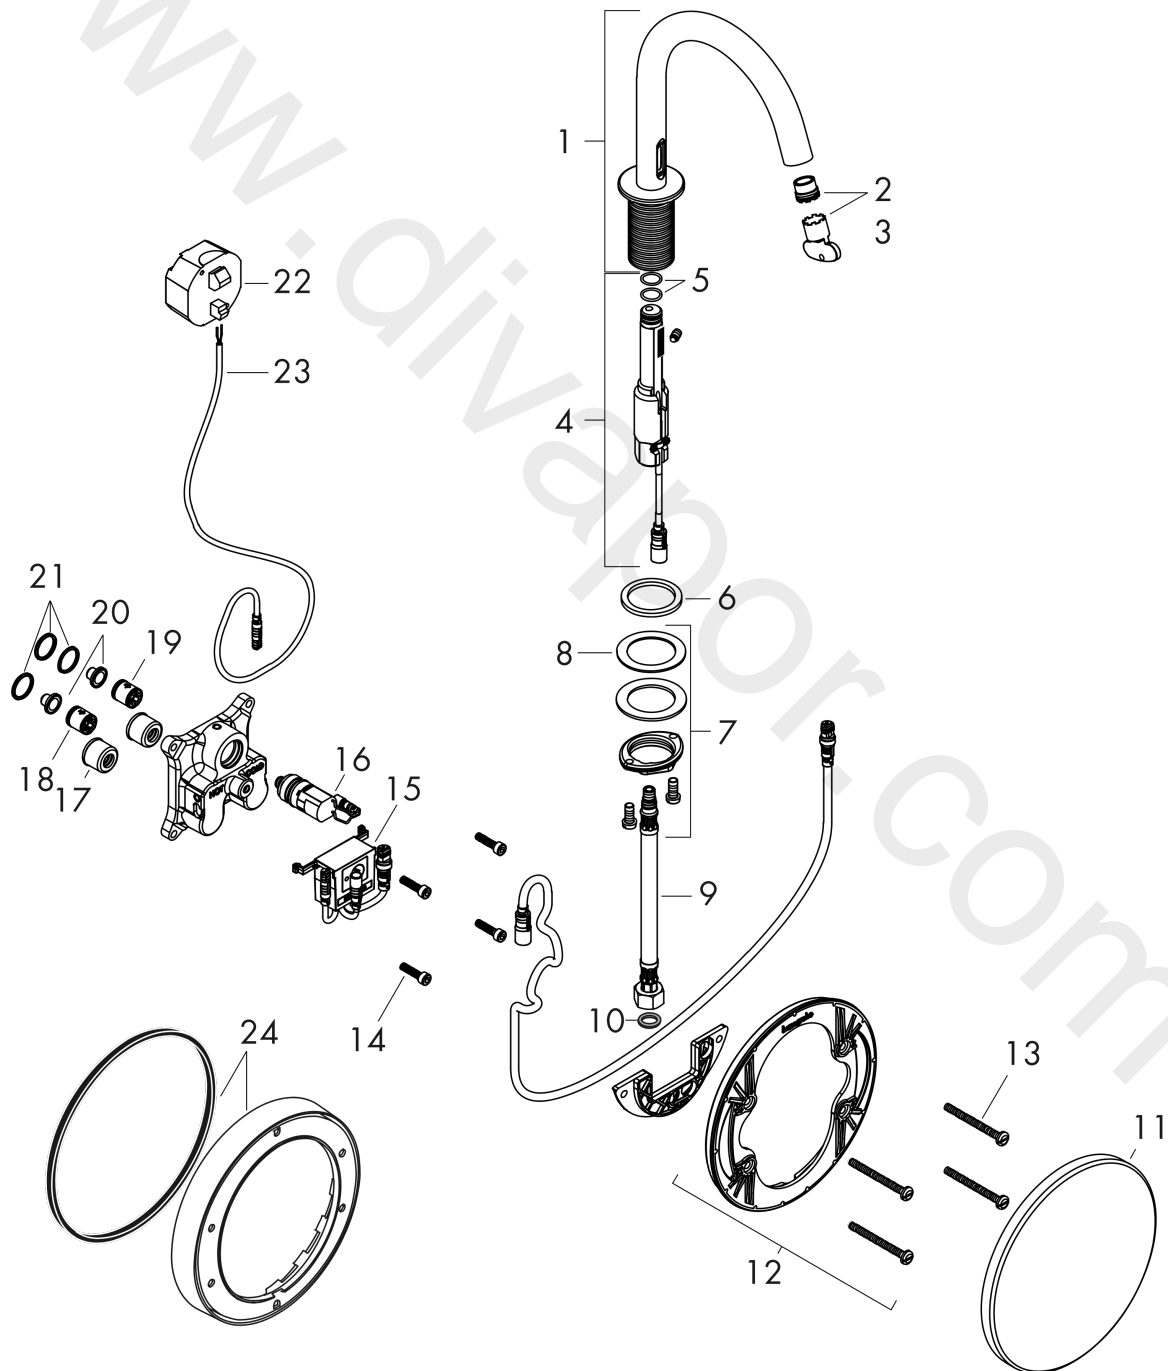

Scale drawing

Flowchart

AXOR Uno

Electronic basin mixer with temperature pre-adjustment with mains connection 230 V

Finish: Chrome Article Number: 38010000

Exploded Drawing

Year of production: >07/17

AXOR Uno

Electronic basin mixer with temperature pre-adjustment with mains connection 230 V

Finish: **Chrome** Article Number: **38010000**

Spare part list

Year of production: >07/17

Pos.		Article Number	Price	PU
1	spout cpl.	92997000	£ 445,00	1
2	aerator M16,5x1 (3,8 l/min)	92920000	£ 35,00	1
3	special tool	98987000	£ 9,00	1
4	electronics	92998000	£ 275,00	1
5	O-ring 12x1,5	98430000	£ 3,30	1
6	flat seal	98749000	£ 6,10	1
7	fixing set (Ø 32)	13961000	£ 25,00	1
8	lever collar	97548000	£ 3,30	1
9	connection hose 450 mm M8x0,75 G3/8	97206000	£ 35,00	1
10	sealing set	95581000	£ 6,10	1
11	escutcheon Ø 170 mm	95946000	£ 64,00	1
12	sub plate	96447000	£ 51,00	1
13	set of fixing screws	96454000	£ 9,00	1
14	set of screws	96525000	£ 9,00	1
15	control system	93213000	£ 224,00	1
16	solenoid valve 6 V	96904000	£ 275,00	1
17	noise reduction	94073000	£ 25,00	1
18	non return valve (pressure-resistant up to 2 MPa)	92594000	£ 16,10	1
19	set of non return valves DW 15	94074000	£ 16,10	1
20	filter packing	95291000	£ 13,30	1
21	O-ring 16x2	98133000	£ 3,30	1
22	transformer	95945000	£ 224,00	1
23	cable for illumination (12 V)	95586000	£ 79,00	1
24	extension 22 mm (Ø 170 mm)	13596000	£ 72,00	1
a	-	16182180	£ 390,00	1
b	fixation extension 35 mm	13898000	£ 79,00	1