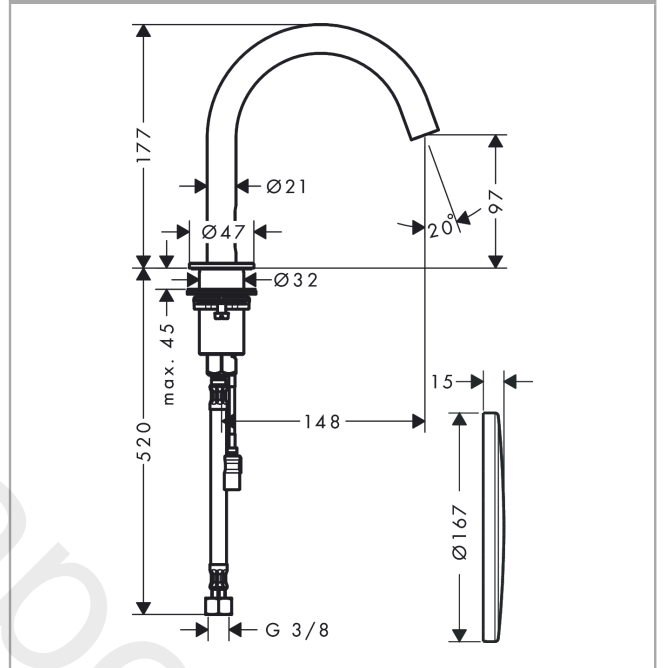

Article Details

Price excl. VAT

1.225,00 £

Technology

AXOR Uno

Electronic basin mixer with temperature pre-adjustment with mains connection 230 V

Finish: **Chrome** Article Number: **38010000**

Product image

Scale drawing

Flowchart

AXOR Uno

Electronic basin mixer with temperature pre-adjustment with mains connection 230 V

Finish: Chrome Article Number: 38010000

Exploded Drawing

Year of production: >07/17

AXOR Uno

Electronic basin mixer with temperature pre-adjustment with mains connection 230 V

Finish: **Chrome** Article Number: **38010000**

Spare part list

Year of production: >07/17

Pos.		Article Number	Price	PU
1	spout cpl.	92997000	£ 445,00	1
2	aerator M16,5x1 (3,8 l/min)	92920000	£ 35,00	1
3	special tool	98987000	£ 9,00	1
4	electronics	92998000	£ 275,00	1
5	O-ring 12x1,5	98430000	£ 3,30	1
6	flat seal	98749000	£ 6,10	1
7	fixing set (Ø 32)	13961000	£ 25,00	1
8	lever collar	97548000	£ 3,30	1
9	connection hose 450 mm M8x0,75 G3/8	97206000	£ 35,00	1
10	sealing set	95581000	£ 6,10	1
11	escutcheon Ø 170 mm	95946000	£ 64,00	1
12	sub plate	96447000	£ 51,00	1
13	set of fixing screws	96454000	£ 9,00	1
14	set of screws	96525000	£ 9,00	1
15	control system	93213000	£ 224,00	1
16	solenoid valve 6 V	96904000	£ 275,00	1
17	noise reduction	94073000	£ 25,00	1
18	non return valve (pressure-resistant up to 2 MPa)	92594000	£ 16,10	1
19	set of non return valves DW 15	94074000	£ 16,10	1
20	filter packing	95291000	£ 13,30	1
21	O-ring 16x2	98133000	£ 3,30	1
22	transformer	95945000	£ 224,00	1
23	cable for illumination (12 V)	95586000	£ 79,00	1
24	extension 22 mm (Ø 170 mm)	13596000	£ 72,00	1
a	-	16182180	£ 390,00	1
b	fixation extension 35 mm	13898000	£ 79,00	1