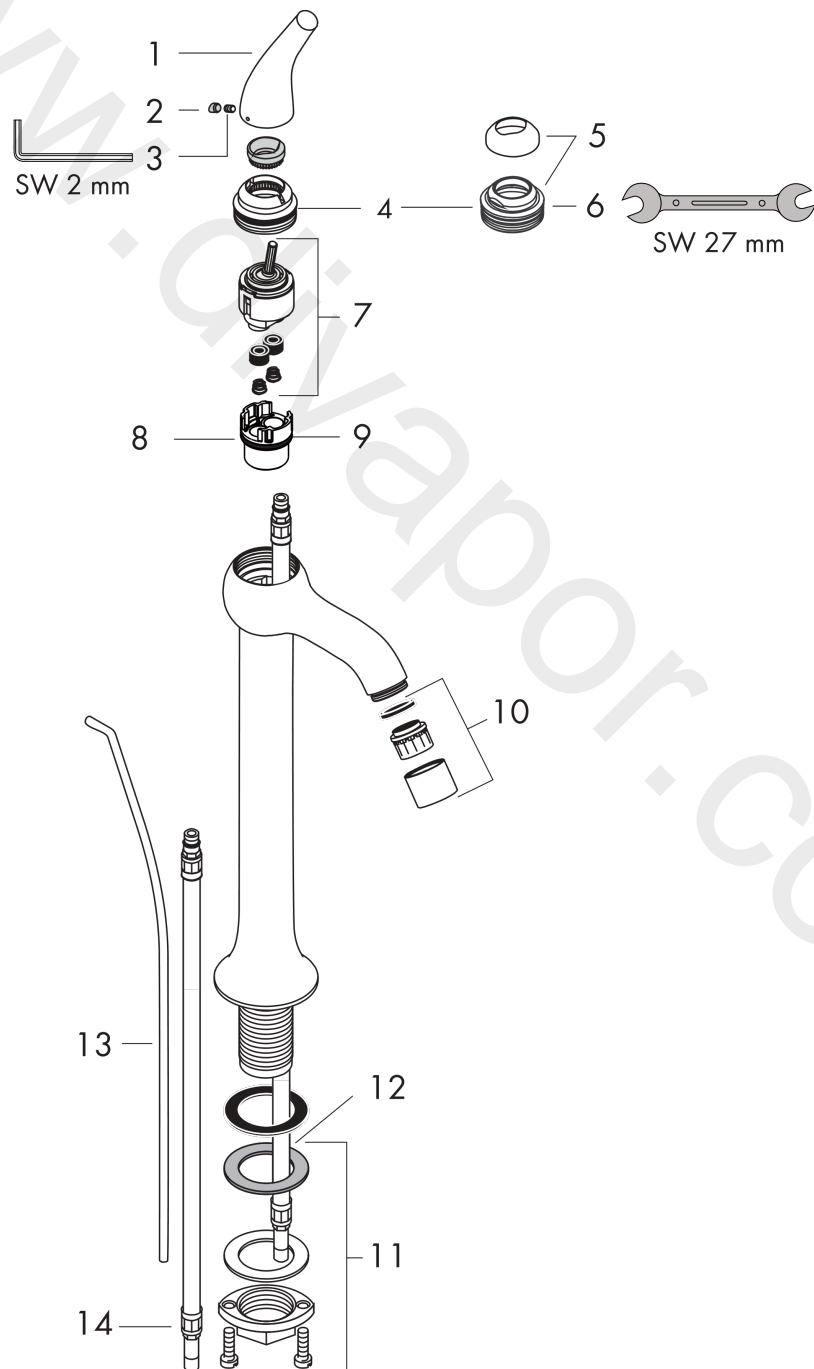

AXOR Terrano
Single Lever Basin Mixer for wash bowls DN15
Surfaces: Article Number: **37020810**

Exploded Drawing

Year of production: **06/00 - 09/00**

AXOR Terrano
Single Lever Basin Mixer for wash bowls DN15
 Surfaces: Article Number: **37020810**

Spare part list

Year of production: **06/00 - 09/00**

Pos.		Article Number	Price	PU
1	handle	37091810	£ 137,00	1
2	screw cover	96460000	£ 3,30	1
3	hollow set screw M6x10 DIN 914	96526000	£ 3,30	1
4	O-ring 33x1,5	98164000	£ 3,30	1
5	nut and flange	96394810	£ 64,00	1
6	nut	97855810	£ 51,00	1
7	cartridge, assy	96339000	£ 79,00	1
8	adapter for cartridge	97396000	£ 16,10	1
9	O-ring 26x2	98147000	£ 3,30	1
10	aerator M22x1 (7 l/min)	94010810	£ 51,00	1
11	fixing set (Ø 32)	13961000	£ 25,00	1
12	lever collar	97548000	£ 3,30	1
13	pop up rod	94006810	£ 51,00	1
14	connection hose 900 mm M8x0,75 G3/8	96316000	£ 43,00	1
a	pop up waste	94139810	£ 173,00	1
b	fixation extension 35 mm	13898000	£ 79,00	1