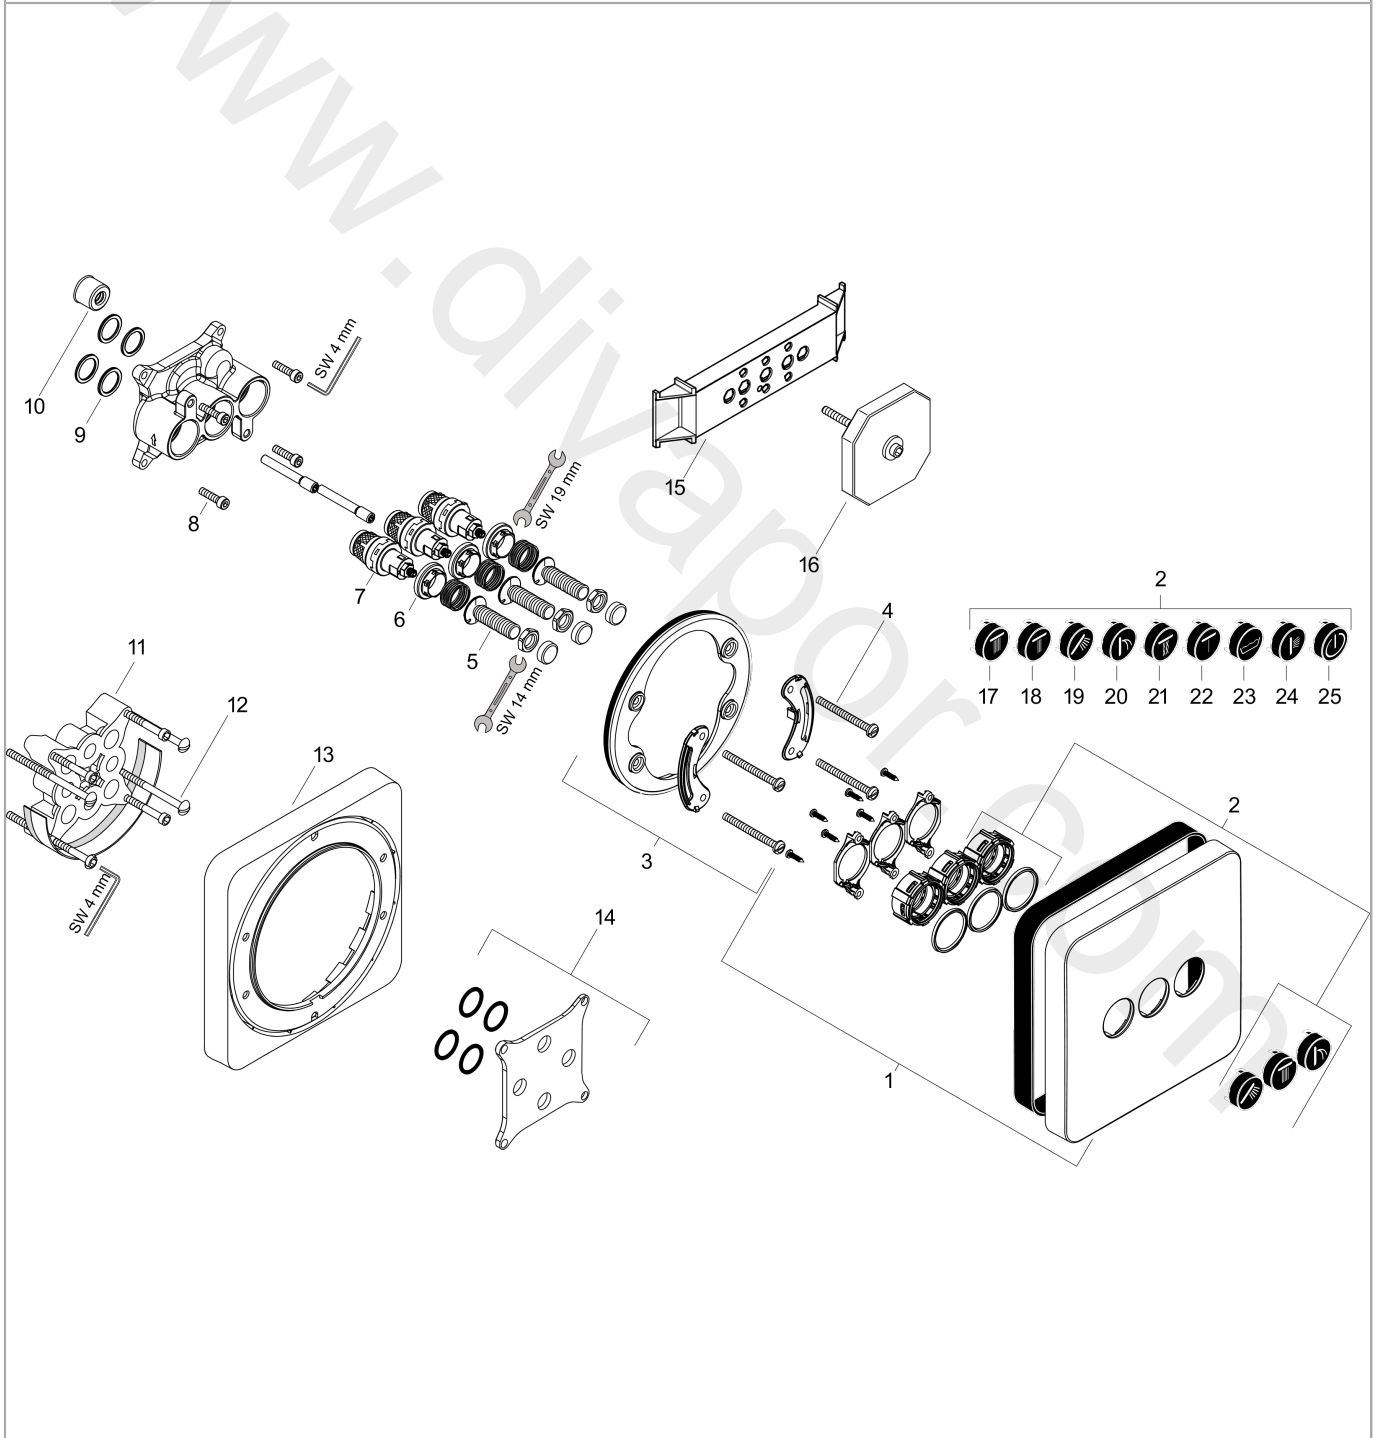

AXOR ShowerSelect
Valve for concealed installation softsquare for 3 functions
 Surfaces: Article Number: **36773830**

Exploded Drawing

Year of production: **11/16 - 12/19**

AXOR ShowerSelect
Valve for concealed installation softsquare for 3 functions
 Surfaces: Article Number: **36773830**

Spare part list

Year of production: **11/16 - 12/19**

Pos.		Article Number	Price	PU
1	escutcheon 170 / 170 mm	92543830	£ 336,00	1
2	set of symbols	92544610	£ 137,00	1
3	holder for escutcheon	98793000	£ 43,00	1
4	set of fixing screws	96454000	£ 9,00	1
5	Select-adapter	92219000	£ 6,10	1
6	nut	98368000	£ 13,30	1
7	shut off unit	95758000	£ 110,00	1
8	set of screws	96525000	£ 9,00	1
9	O-ring 16x2	98133000	£ 3,30	1
10	noise reduction	94073000	£ 25,00	1
11	extension 25 mm	13595000	£ 75,00	1
12	set of fixing screws	97747000	£ 3,30	1
13	extension 22 mm	98860830	£ 126,00	1
14	compensation set 1°	95521000	£ 173,00	1
15	fit-up aid	92540000	£ 14,10	1
16	flushing unit complete	15956000	-	1
17	symbol head shower Rain large	93571610	£ 13,30	1
18	symbol head shower Rain small	93572610	£ 13,30	1
19	symbol handshower	93573610	£ 13,30	1
20	symbol Flood jet	93574610	£ 13,30	1
21	symbol Whirl	93575610	£ 13,30	1
22	symbol Mono	93576610	£ 13,30	1
23	symbol tub	93577610	£ 13,30	1
24	symbol body shower	93578610	£ 13,30	1
25	symbol ON/OFF	93579610	£ 13,30	1
a	concealed item	01800180	£ 163,00	1