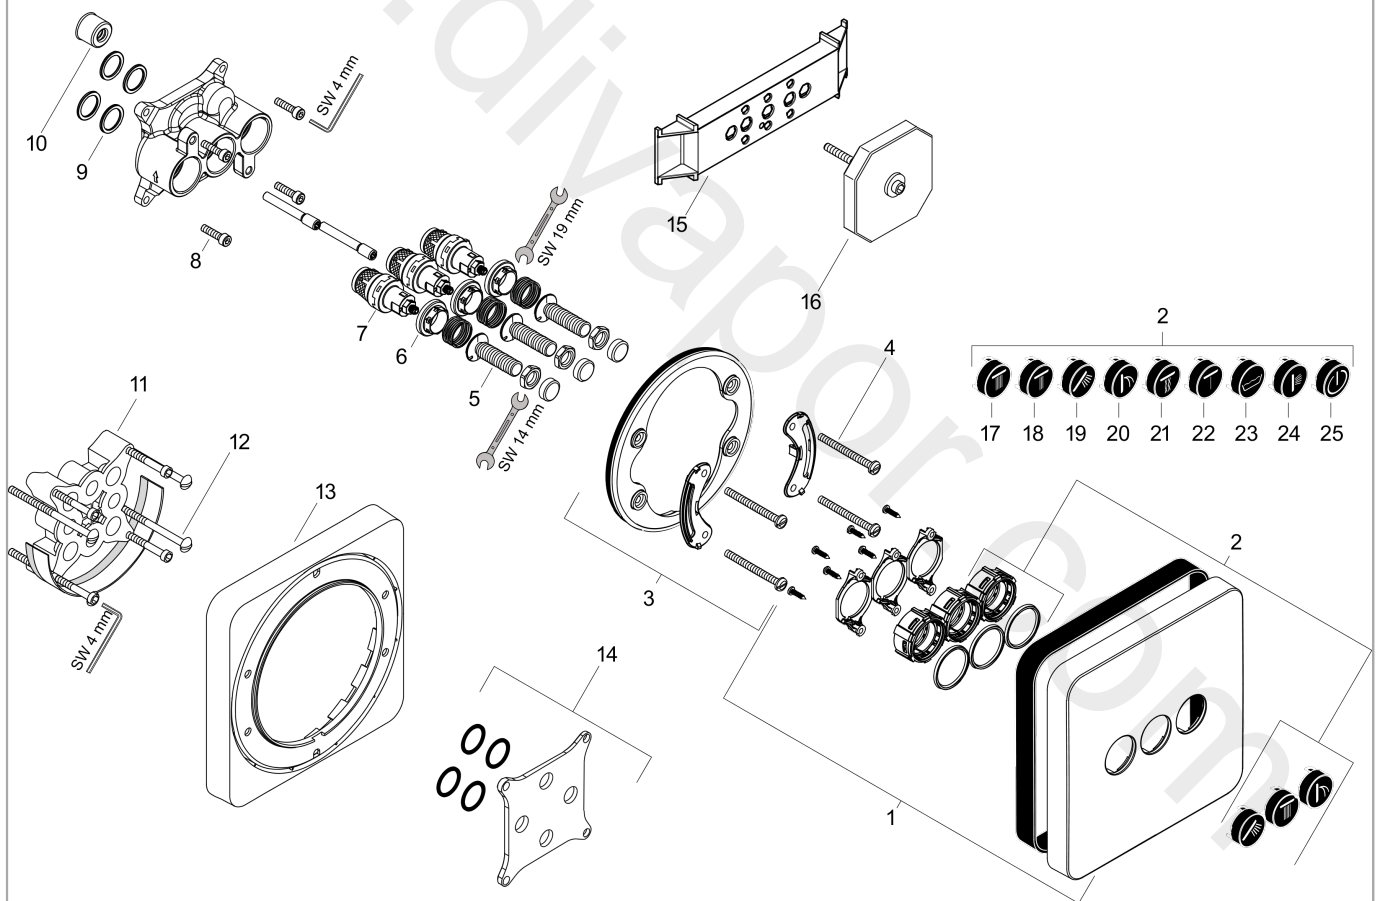

AXOR ShowerSelect
Valve for concealed installation softsquare for 3 functions
 Finish: **Brushed Nickel** Article Number: **36773820**

product features

- 3 functions
- Start/stop valve to operate the functions
- Select push-button on/off control for 3 outlets
- simultaneous use of several outlets
- maximum flow rate at 3 bar: 30 l/min
- flow rate upper outlet: 26 l/min
- Flow rate left and right: 29 l/min
- safety stop at 40 °C
- valve is delivered with buttons Rain large, Waterfall, hand shower
- connection type: basic set
- WRAS 2012028
- WRAS 2012028 - WRAS Approval Letter

Flowchart

AXOR ShowerSelect
Valve for concealed installation softsquare for 3 functions
 Finish: **Brushed Nickel** Article Number: **36773820**

Exploded Drawing

Year of production: >11/16

AXOR ShowerSelect
Valve for concealed installation softsquare for 3 functions
 Finish: **Brushed Nickel** Article Number: **36773820**

Spare part list

Year of production: >11/16

Pos.		Article Number	Price	PU
1	escutcheon 170 / 170 mm	92543820	£ 345,00	1
2	set of symbols	92544610	£ 137,00	1
3	holder for escutcheon	98793000	£ 43,00	1
4	set of fixing screws	96454000	£ 9,00	1
5	Select-adapter	92219000	£ 6,10	1
6	nut	98368000	£ 13,30	1
7	shut off unit	95758000	£ 110,00	1
8	set of screws	96525000	£ 9,00	1
9	O-ring 16x2	98133000	£ 3,30	1
10	noise reduction	94073000	£ 25,00	1
11	extension 25 mm	13595000	£ 75,00	1
12	set of fixing screws	97747000	£ 3,30	1
13	extension 22 mm	98860820	£ 126,00	1
14	compensation set 1°	95521000	£ 173,00	1
15	fit-up aid	92540000	£ 14,10	1
16	flushing unit complete	15956000	-	1
17	symbol head shower Rain large	93571610	£ 13,30	1
18	symbol head shower Rain small	93572610	£ 13,30	1
19	symbol handshower	93573610	£ 13,30	1
20	symbol Flood jet	93574610	£ 13,30	1
21	symbol Whirl	93575610	£ 13,30	1
22	symbol Mono	93576610	£ 13,30	1
23	symbol tub	93577610	£ 13,30	1
24	symbol body shower	93578610	£ 13,30	1
25	symbol ON/OFF	93579610	£ 13,30	1
a	concealed item	01800180	£ 163,00	1