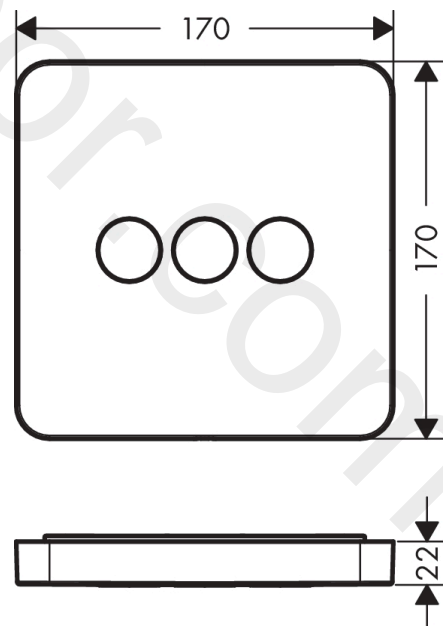

AXOR ShowerSelect
Valve for concealed installation softsquare for 3 functions
 Finish: **Brushed Nickel** Article Number: **36773820**

product features

- 3 functions
- Start/stop valve to operate the functions
- Select push-button on/off control for 3 outlets
- simultaneous use of several outlets
- maximum flow rate at 3 bar: 30 l/min
- flow rate upper outlet: 26 l/min
- Flow rate left and right: 29 l/min
- safety stop at 40 °C
- valve is delivered with buttons Rain large, Waterfall, hand shower
- connection type: basic set
- WRAS 2012028
- WRAS 2012028 - WRAS Approval Letter

Article Details

Price excl. VAT 781,20 £

Technology

Product image

Scale drawing

AXOR ShowerSelect
Valve for concealed installation softsquare for 3 functions
Finish: **Brushed Nickel** Article Number: **36773820**

Flowchart

AXOR ShowerSelect
Valve for concealed installation softsquare for 3 functions
 Finish: **Brushed Nickel** Article Number: **36773820**

Exploded Drawing

Year of production: >11/16

AXOR ShowerSelect
Valve for concealed installation softsquare for 3 functions
 Finish: **Brushed Nickel** Article Number: **36773820**