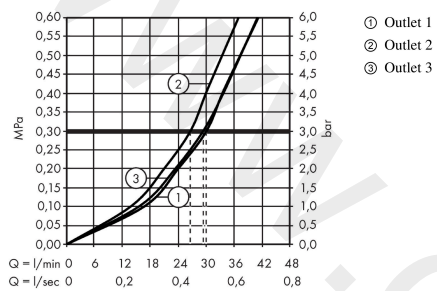

AXOR ShowerSelect
Valve for concealed installation softsquare for 3 functions
Finish: **Brushed Nickel** Article Number: **36773820**

Flowchart