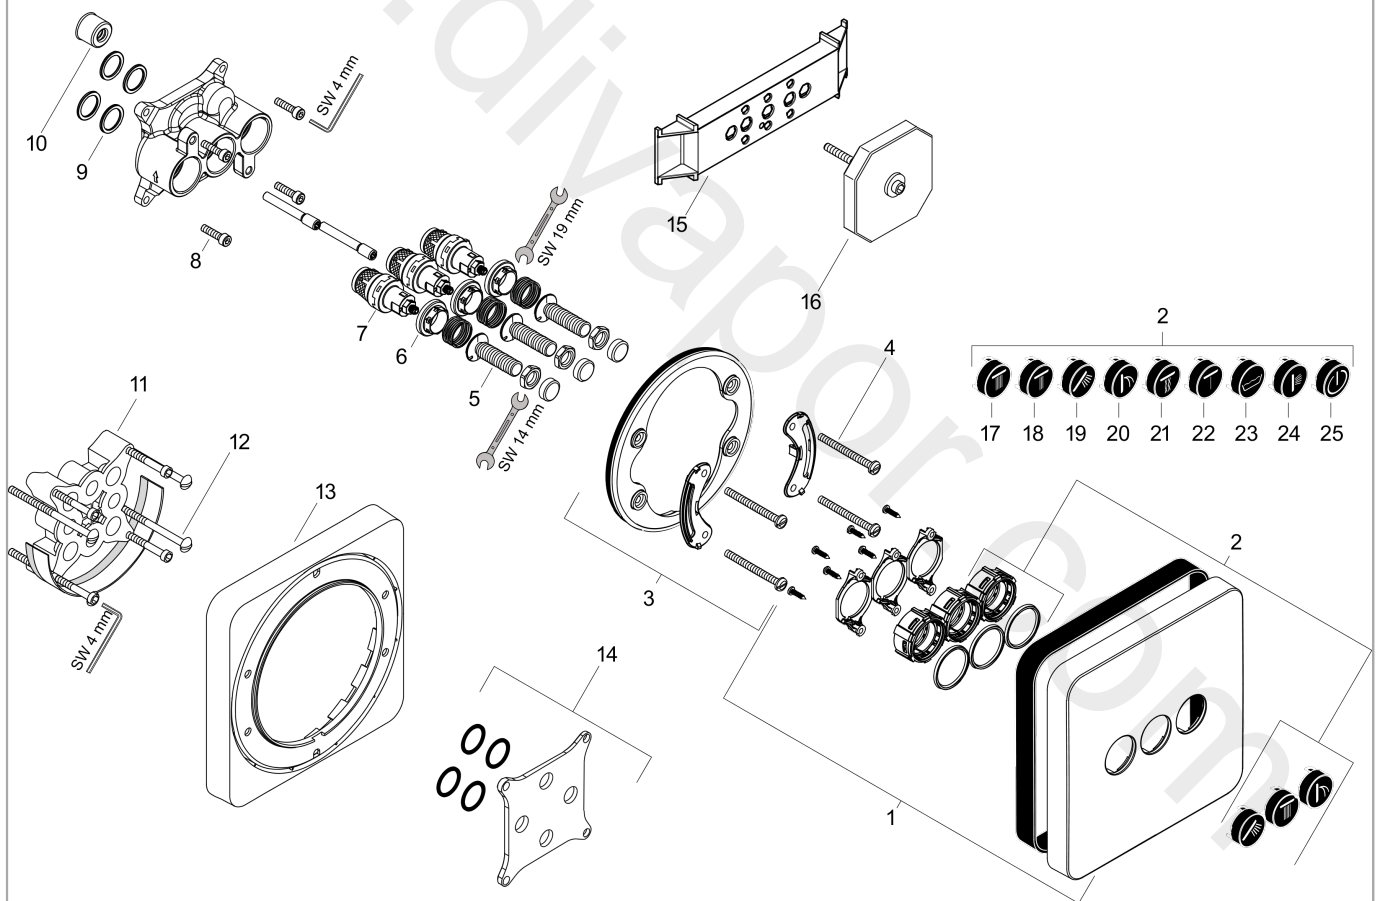

Flowchart

AXOR ShowerSelect
Valve for concealed installation softsquare for 3 functions
 Finish: **Stainless Steel Optic** Article Number: **36773800**

Exploded Drawing

Year of production: >11/16

AXOR ShowerSelect
Valve for concealed installation softsquare for 3 functions
 Finish: **Stainless Steel Optic** Article Number: **36773800**

Spare part list

Year of production: >11/16

Pos.		Article Number	Price	PU
1	escutcheon 170 / 170 mm	92543800	£ 336,00	1
2	set of symbols	92544610	£ 137,00	1
3	holder for escutcheon	98793000	£ 43,00	1
4	set of fixing screws	96454000	£ 9,00	1
5	Select-adapter	92219000	£ 6,10	1
6	nut	98368000	£ 13,30	1
7	shut off unit	95758000	£ 110,00	1
8	set of screws	96525000	£ 9,00	1
9	O-ring 16x2	98133000	£ 3,30	1
10	noise reduction	94073000	£ 25,00	1
11	extension 25 mm	13595000	£ 75,00	1
12	set of fixing screws	97747000	£ 3,30	1
13	extension 22 mm	98860800	£ 110,00	1
14	compensation set 1°	95521000	£ 173,00	1
15	fit-up aid	92540000	£ 14,10	1
16	flushing unit complete	15956000	-	1
17	symbol head shower Rain large	93571610	£ 13,30	1
18	symbol head shower Rain small	93572610	£ 13,30	1
19	symbol handshower	93573610	£ 13,30	1
20	symbol Flood jet	93574610	£ 13,30	1
21	symbol Whirl	93575610	£ 13,30	1
22	symbol Mono	93576610	£ 13,30	1
23	symbol tub	93577610	£ 13,30	1
24	symbol body shower	93578610	£ 13,30	1
25	symbol ON/OFF	93579610	£ 13,30	1
a	concealed item	01800180	£ 163,00	1