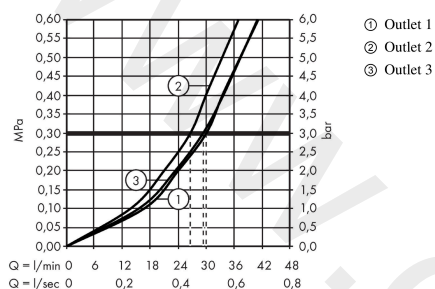

AXOR ShowerSelect
Valve for concealed installation softsquare for 3 functions
Finish: **Stainless Steel Optic** Article Number: **36773800**

Flowchart