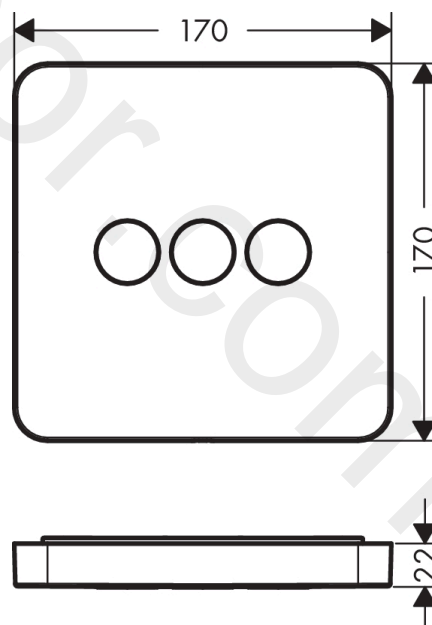

AXOR ShowerSelect
Valve for concealed installation softsquare for 3 functions
 Finish: **Stainless Steel Optic** Article Number: **36773800**

product features

- 3 functions
- Start/stop valve to operate the functions
- Select push-button on/off control for 3 outlets
- simultaneous use of several outlets
- maximum flow rate at 3 bar: 30 l/min
- flow rate upper outlet: 26 l/min
- Flow rate left and right: 29 l/min
- safety stop at 40 °C
- valve is delivered with buttons Rain large, Waterfall, hand shower
- connection type: basic set
- WRAS 2012028
- WRAS 2012028 - WRAS Approval Letter

Article Details

Price excl. VAT 781,20 £

Technology

Product image

Scale drawing

AXOR ShowerSelect
Valve for concealed installation softsquare for 3 functions
 Finish: **Stainless Steel Optic** Article Number: **36773800**

Flowchart

AXOR ShowerSelect
Valve for concealed installation softsquare for 3 functions
 Finish: **Stainless Steel Optic** Article Number: **36773800**

Exploded Drawing

Year of production: >11/16

AXOR ShowerSelect
Valve for concealed installation softsquare for 3 functions
 Finish: **Stainless Steel Optic** Article Number: **36773800**