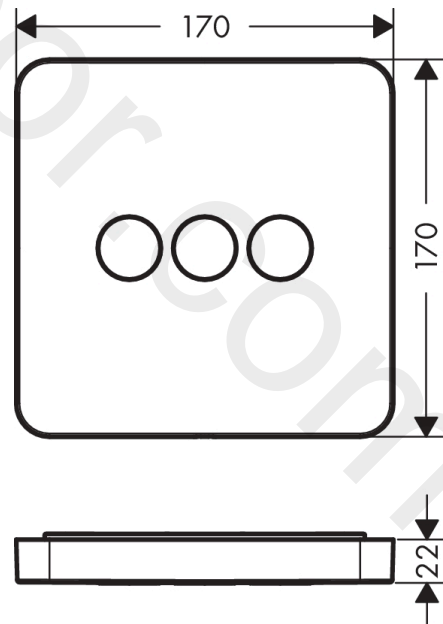

Scale drawing