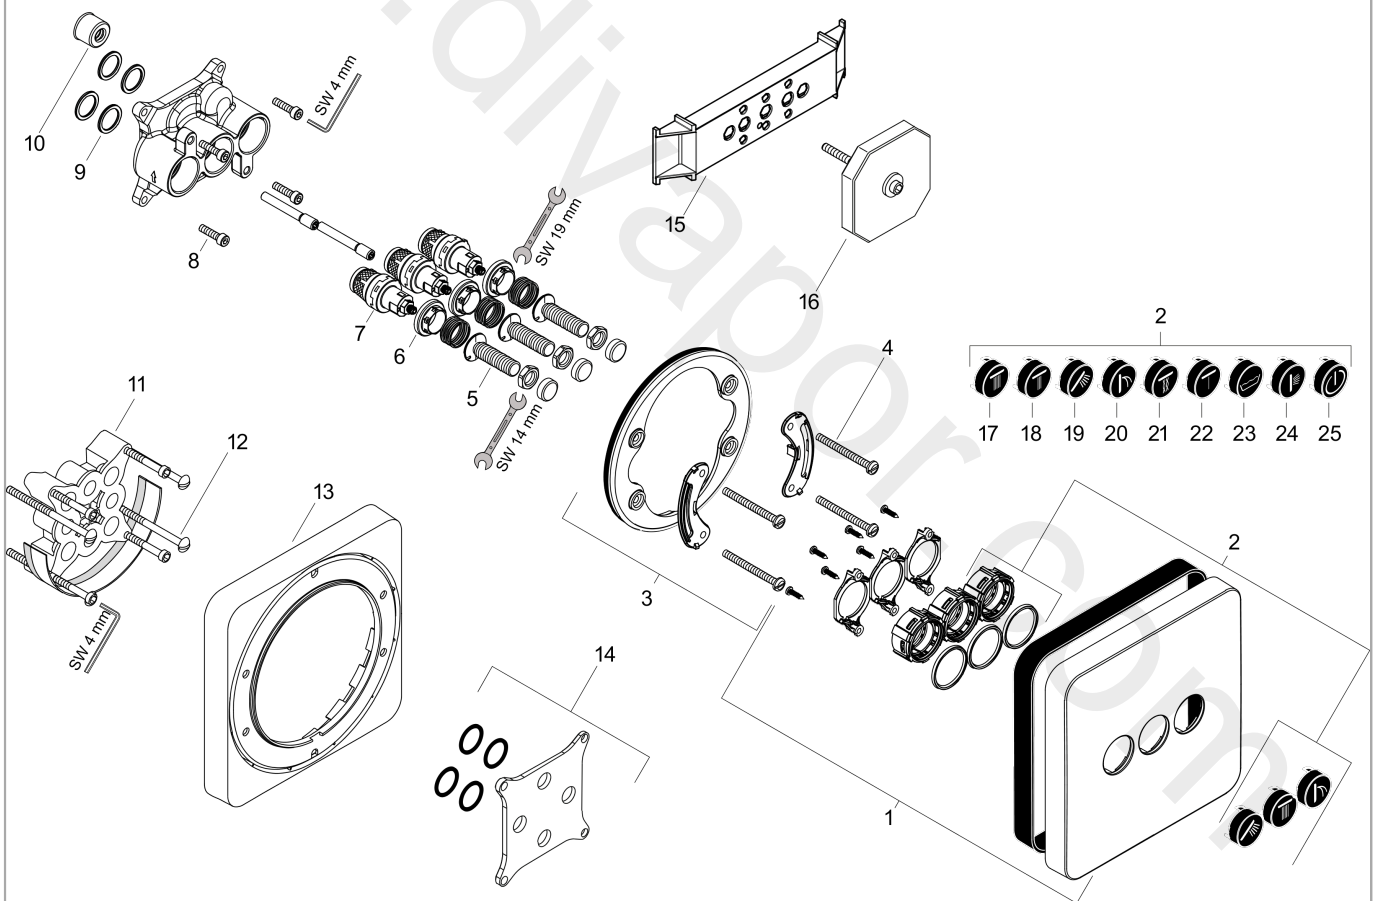

### Scale drawing

**AXOR ShowerSelect**  
**Valve for concealed installation softsquare for 3 functions**  
 Finish: **Brushed Black Chrome** Article Number: **36773340**

## Flowchart

**AXOR ShowerSelect**  
**Valve for concealed installation softsquare for 3 functions**  
 Finish: **Brushed Black Chrome**    Article Number: **36773340**

## Exploded Drawing

Year of production: >11/16

**AXOR ShowerSelect**  
**Valve for concealed installation softsquare for 3 functions**  
 Finish: **Brushed Black Chrome** Article Number: **36773340**

## Spare part list

Year of production: >11/16

Pos.		Article Number	Price	PU
1	escutcheon 170 / 170 mm	92543340	£ 345,00	1
2	set of symbols	92544610	£ 137,00	1
3	holder for escutcheon	98793000	£ 43,00	1
4	set of fixing screws	96454000	£ 9,00	1
5	Select-adapter	92219000	£ 6,10	1
6	nut	98368000	£ 13,30	1
7	shut off unit	95758000	£ 110,00	1
8	set of screws	96525000	£ 9,00	1
9	O-ring 16x2	98133000	£ 3,30	1
10	noise reduction	94073000	£ 25,00	1
11	extension 25 mm	13595000	£ 75,00	1
12	set of fixing screws	97747000	£ 3,30	1
13	extension 22 mm	98860340	£ 126,00	1
14	compensation set 1°	95521000	£ 173,00	1
15	fit-up aid	92540000	£ 14,10	1
16	flushing unit complete	15956000	-	1
17	symbol head shower Rain large	93571610	£ 13,30	1
18	symbol head shower Rain small	93572610	£ 13,30	1
19	symbol handshower	93573610	£ 13,30	1
20	symbol Flood jet	93574610	£ 13,30	1
21	symbol Whirl	93575610	£ 13,30	1
22	symbol Mono	93576610	£ 13,30	1
23	symbol tub	93577610	£ 13,30	1
24	symbol body shower	93578610	£ 13,30	1
25	symbol ON/OFF	93579610	£ 13,30	1
a	concealed item	01800180	£ 163,00	1