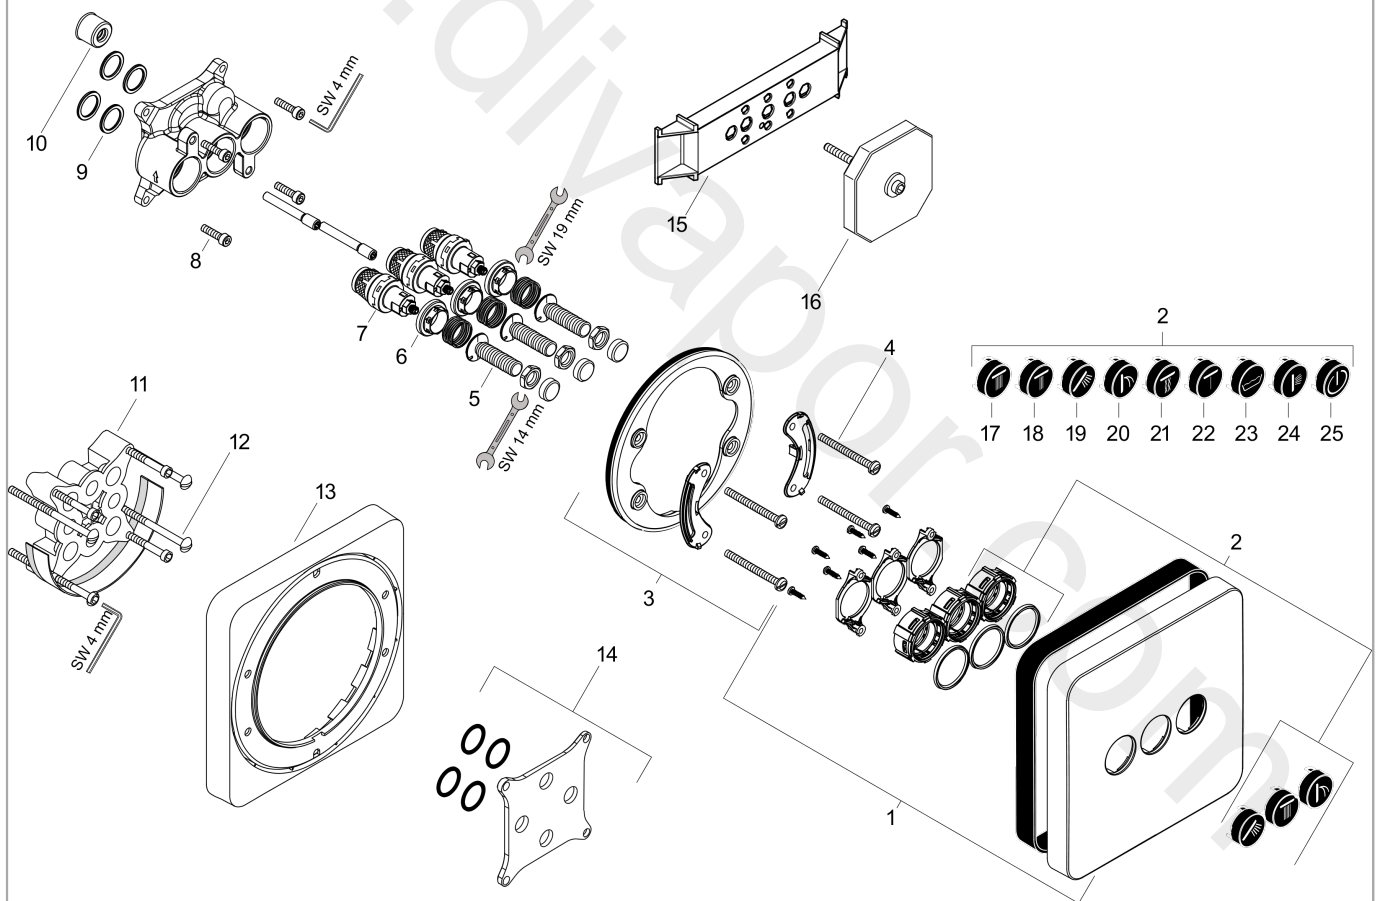

### Scale drawing

**AXOR ShowerSelect**  
**Valve for concealed installation softsquare for 3 functions**  
 Finish: **Polished Black Chrome** Article Number: **36773330**

## Flowchart

**AXOR ShowerSelect**  
**Valve for concealed installation softsquare for 3 functions**  
 Finish: **Polished Black Chrome**    Article Number: **36773330**

## Exploded Drawing

Year of production: >11/16

**AXOR ShowerSelect**  
**Valve for concealed installation softsquare for 3 functions**  
 Finish: **Polished Black Chrome** Article Number: **36773330**

## Spare part list

Year of production: >11/16

Pos.		Article Number	Price	PU
1	escutcheon 170 / 170 mm	92543330	£ 336,00	1
2	set of symbols	92544610	£ 137,00	1
3	holder for escutcheon	98793000	£ 43,00	1
4	set of fixing screws	96454000	£ 9,00	1
5	Select-adapter	92219000	£ 6,10	1
6	nut	98368000	£ 13,30	1
7	shut off unit	95758000	£ 110,00	1
8	set of screws	96525000	£ 9,00	1
9	O-ring 16x2	98133000	£ 3,30	1
10	noise reduction	94073000	£ 25,00	1
11	extension 25 mm	13595000	£ 75,00	1
12	set of fixing screws	97747000	£ 3,30	1
13	extension 22 mm	98860330	£ 126,00	1
14	compensation set 1°	95521000	£ 173,00	1
15	fit-up aid	92540000	£ 14,10	1
16	flushing unit complete	15956000	-	1
17	symbol head shower Rain large	93571610	£ 13,30	1
18	symbol head shower Rain small	93572610	£ 13,30	1
19	symbol handshower	93573610	£ 13,30	1
20	symbol Flood jet	93574610	£ 13,30	1
21	symbol Whirl	93575610	£ 13,30	1
22	symbol Mono	93576610	£ 13,30	1
23	symbol tub	93577610	£ 13,30	1
24	symbol body shower	93578610	£ 13,30	1
25	symbol ON/OFF	93579610	£ 13,30	1
a	concealed item	01800180	£ 163,00	1