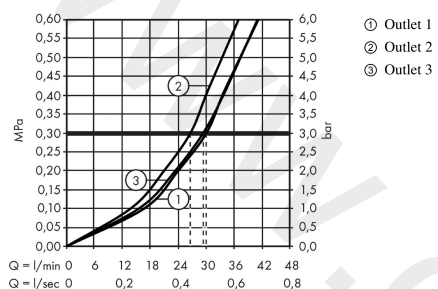

AXOR ShowerSelect
Valve for concealed installation softsquare for 3 functions
Finish: **Brushed Red Gold** Article Number: **36773310**

Flowchart