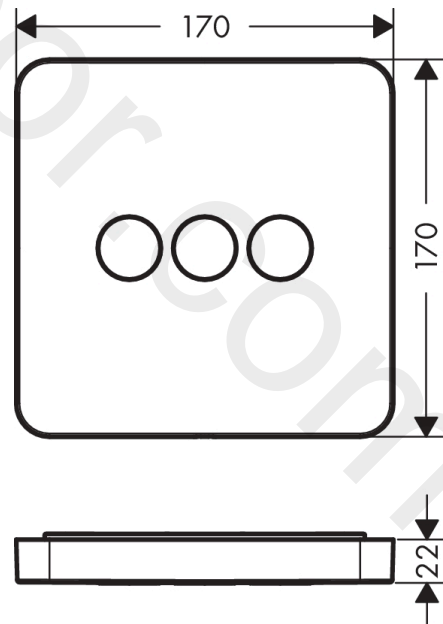

AXOR ShowerSelect
Valve for concealed installation softsquare for 3 functions
 Finish: **Brushed Red Gold** Article Number: **36773310**

product features

- 3 functions
- Start/stop valve to operate the functions
- Select push-button on/off control for 3 outlets
- simultaneous use of several outlets
- maximum flow rate at 3 bar: 30 l/min
- flow rate upper outlet: 26 l/min
- Flow rate left and right: 29 l/min
- safety stop at 40 °C
- valve is delivered with buttons Rain large, Waterfall, hand shower
- connection type: basic set
- WRAS 2012028
- WRAS 2012028 - WRAS Approval Letter

Article Details

Price excl. VAT 781,20 £

Technology

Product image

Scale drawing

AXOR ShowerSelect
Valve for concealed installation softsquare for 3 functions
Finish: **Brushed Red Gold** Article Number: **36773310**

Spare part list

Year of production: >11/16

Pos.		Article Number	Price	PU
1	escutcheon 170 / 170 mm	92543310	£ 336,00	1
2	set of symbols	92544610	£ 137,00	1
3	holder for escutcheon	98793000	£ 43,00	1
4	set of fixing screws	96454000	£ 9,00	1
5	Select-adapter	92219000	£ 6,10	1
6	nut	98368000	£ 13,30	1
7	shut off unit	95758000	£ 110,00	1
8	set of screws	96525000	£ 9,00	1
9	O-ring 16x2	98133000	£ 3,30	1
10	noise reduction	94073000	£ 25,00	1
11	extension 25 mm	13595000	£ 75,00	1
12	set of fixing screws	97747000	£ 3,30	1
13	extension 22 mm	98860310	£ 110,00	1
14	compensation set 1°	95521000	£ 173,00	1
15	fit-up aid	92540000	£ 14,10	1
16	flushing unit complete	15956000	-	1
17	symbol head shower Rain large	93571610	£ 13,30	1
18	symbol head shower Rain small	93572610	£ 13,30	1
19	symbol handshower	93573610	£ 13,30	1
20	symbol Flood jet	93574610	£ 13,30	1
21	symbol Whirl	93575610	£ 13,30	1
22	symbol Mono	93576610	£ 13,30	1
23	symbol tub	93577610	£ 13,30	1
24	symbol body shower	93578610	£ 13,30	1
25	symbol ON/OFF	93579610	£ 13,30	1
a	concealed item	01800180	£ 163,00	1