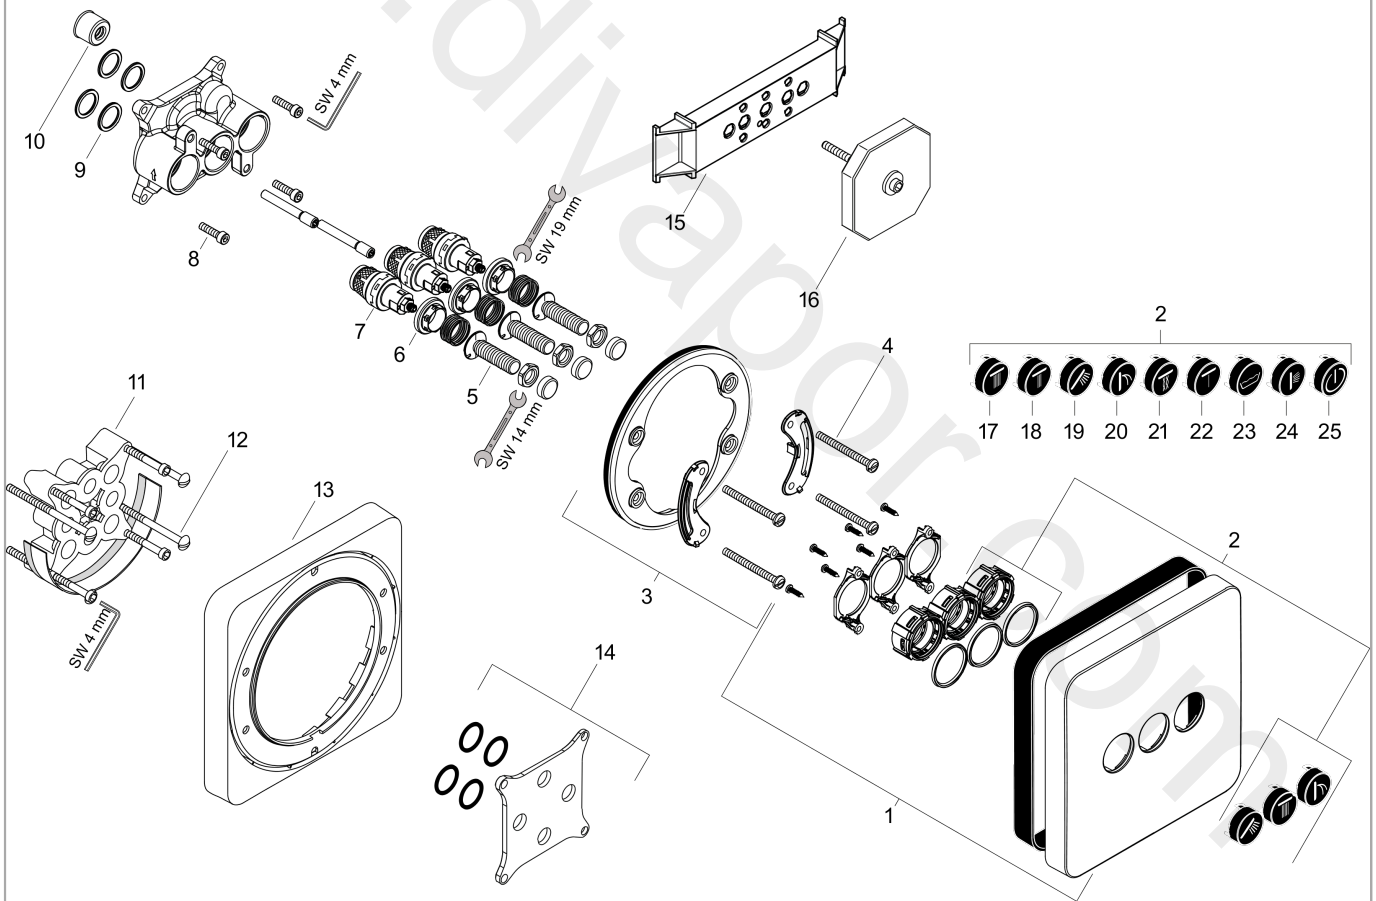

AXOR ShowerSelect
Valve for concealed installation softsquare for 3 functions
 Finish: **Brushed Red Gold** Article Number: **36773310**

product features

- 3 functions
- Start/stop valve to operate the functions
- Select push-button on/off control for 3 outlets
- simultaneous use of several outlets
- maximum flow rate at 3 bar: 30 l/min
- flow rate upper outlet: 26 l/min
- Flow rate left and right: 29 l/min
- safety stop at 40 °C
- valve is delivered with buttons Rain large, Waterfall, hand shower
- connection type: basic set
- WRAS 2012028
- WRAS 2012028 - WRAS Approval Letter

Flowchart

AXOR ShowerSelect
Valve for concealed installation softsquare for 3 functions
 Finish: **Brushed Red Gold** Article Number: **36773310**

Exploded Drawing

Year of production: >11/16

AXOR ShowerSelect
Valve for concealed installation softsquare for 3 functions
 Finish: **Brushed Red Gold** Article Number: **36773310**

Spare part list

Year of production: >11/16

Pos.		Article Number	Price	PU
1	escutcheon 170 / 170 mm	92543310	£ 336,00	1
2	set of symbols	92544610	£ 137,00	1
3	holder for escutcheon	98793000	£ 43,00	1
4	set of fixing screws	96454000	£ 9,00	1
5	Select-adapter	92219000	£ 6,10	1
6	nut	98368000	£ 13,30	1
7	shut off unit	95758000	£ 110,00	1
8	set of screws	96525000	£ 9,00	1
9	O-ring 16x2	98133000	£ 3,30	1
10	noise reduction	94073000	£ 25,00	1
11	extension 25 mm	13595000	£ 75,00	1
12	set of fixing screws	97747000	£ 3,30	1
13	extension 22 mm	98860310	£ 110,00	1
14	compensation set 1°	95521000	£ 173,00	1
15	fit-up aid	92540000	£ 14,10	1
16	flushing unit complete	15956000	-	1
17	symbol head shower Rain large	93571610	£ 13,30	1
18	symbol head shower Rain small	93572610	£ 13,30	1
19	symbol handshower	93573610	£ 13,30	1
20	symbol Flood jet	93574610	£ 13,30	1
21	symbol Whirl	93575610	£ 13,30	1
22	symbol Mono	93576610	£ 13,30	1
23	symbol tub	93577610	£ 13,30	1
24	symbol body shower	93578610	£ 13,30	1
25	symbol ON/OFF	93579610	£ 13,30	1
a	concealed item	01800180	£ 163,00	1