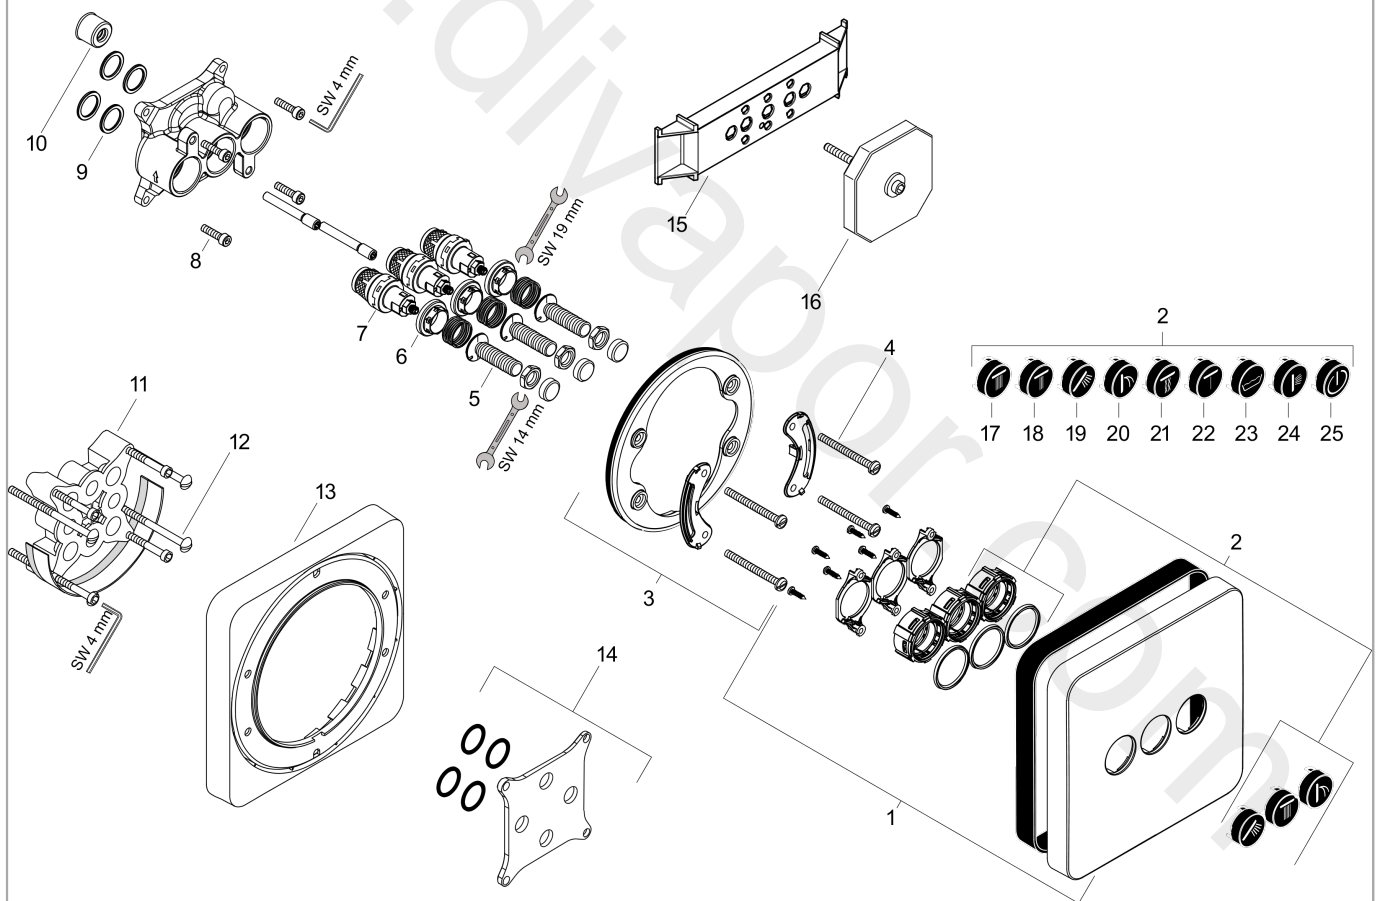

### Scale drawing

**AXOR ShowerSelect**  
**Valve for concealed installation softsquare for 3 functions**  
Finish: **Brushed Gold Optic**    Article Number: **36773250**

## Flowchart

**AXOR ShowerSelect**  
**Valve for concealed installation softsquare for 3 functions**  
Finish: **Brushed Gold Optic**    Article Number: **36773250**

## Exploded Drawing

Year of production: >11/16

**AXOR ShowerSelect**  
**Valve for concealed installation softsquare for 3 functions**  
 Finish: **Brushed Gold Optic** Article Number: **36773250**

## Spare part list

Year of production: >11/16

Pos.		Article Number	Price	PU
1	escutcheon 170 / 170 mm	92543250	£ 345,00	1
2	set of symbols	92544610	£ 137,00	1
3	holder for escutcheon	98793000	£ 43,00	1
4	set of fixing screws	96454000	£ 9,00	1
5	Select-adapter	92219000	£ 6,10	1
6	nut	98368000	£ 13,30	1
7	shut off unit	95758000	£ 110,00	1
8	set of screws	96525000	£ 9,00	1
9	O-ring 16x2	98133000	£ 3,30	1
10	noise reduction	94073000	£ 25,00	1
11	extension 25 mm	13595000	£ 75,00	1
12	set of fixing screws	97747000	£ 3,30	1
13	extension 22 mm	98860250	£ 126,00	1
14	compensation set 1°	95521000	£ 173,00	1
15	fit-up aid	92540000	£ 14,10	1
16	flushing unit complete	15956000	-	1
17	symbol head shower Rain large	93571610	£ 13,30	1
18	symbol head shower Rain small	93572610	£ 13,30	1
19	symbol handshower	93573610	£ 13,30	1
20	symbol Flood jet	93574610	£ 13,30	1
21	symbol Whirl	93575610	£ 13,30	1
22	symbol Mono	93576610	£ 13,30	1
23	symbol tub	93577610	£ 13,30	1
24	symbol body shower	93578610	£ 13,30	1
25	symbol ON/OFF	93579610	£ 13,30	1
a	concealed item	01800180	£ 163,00	1