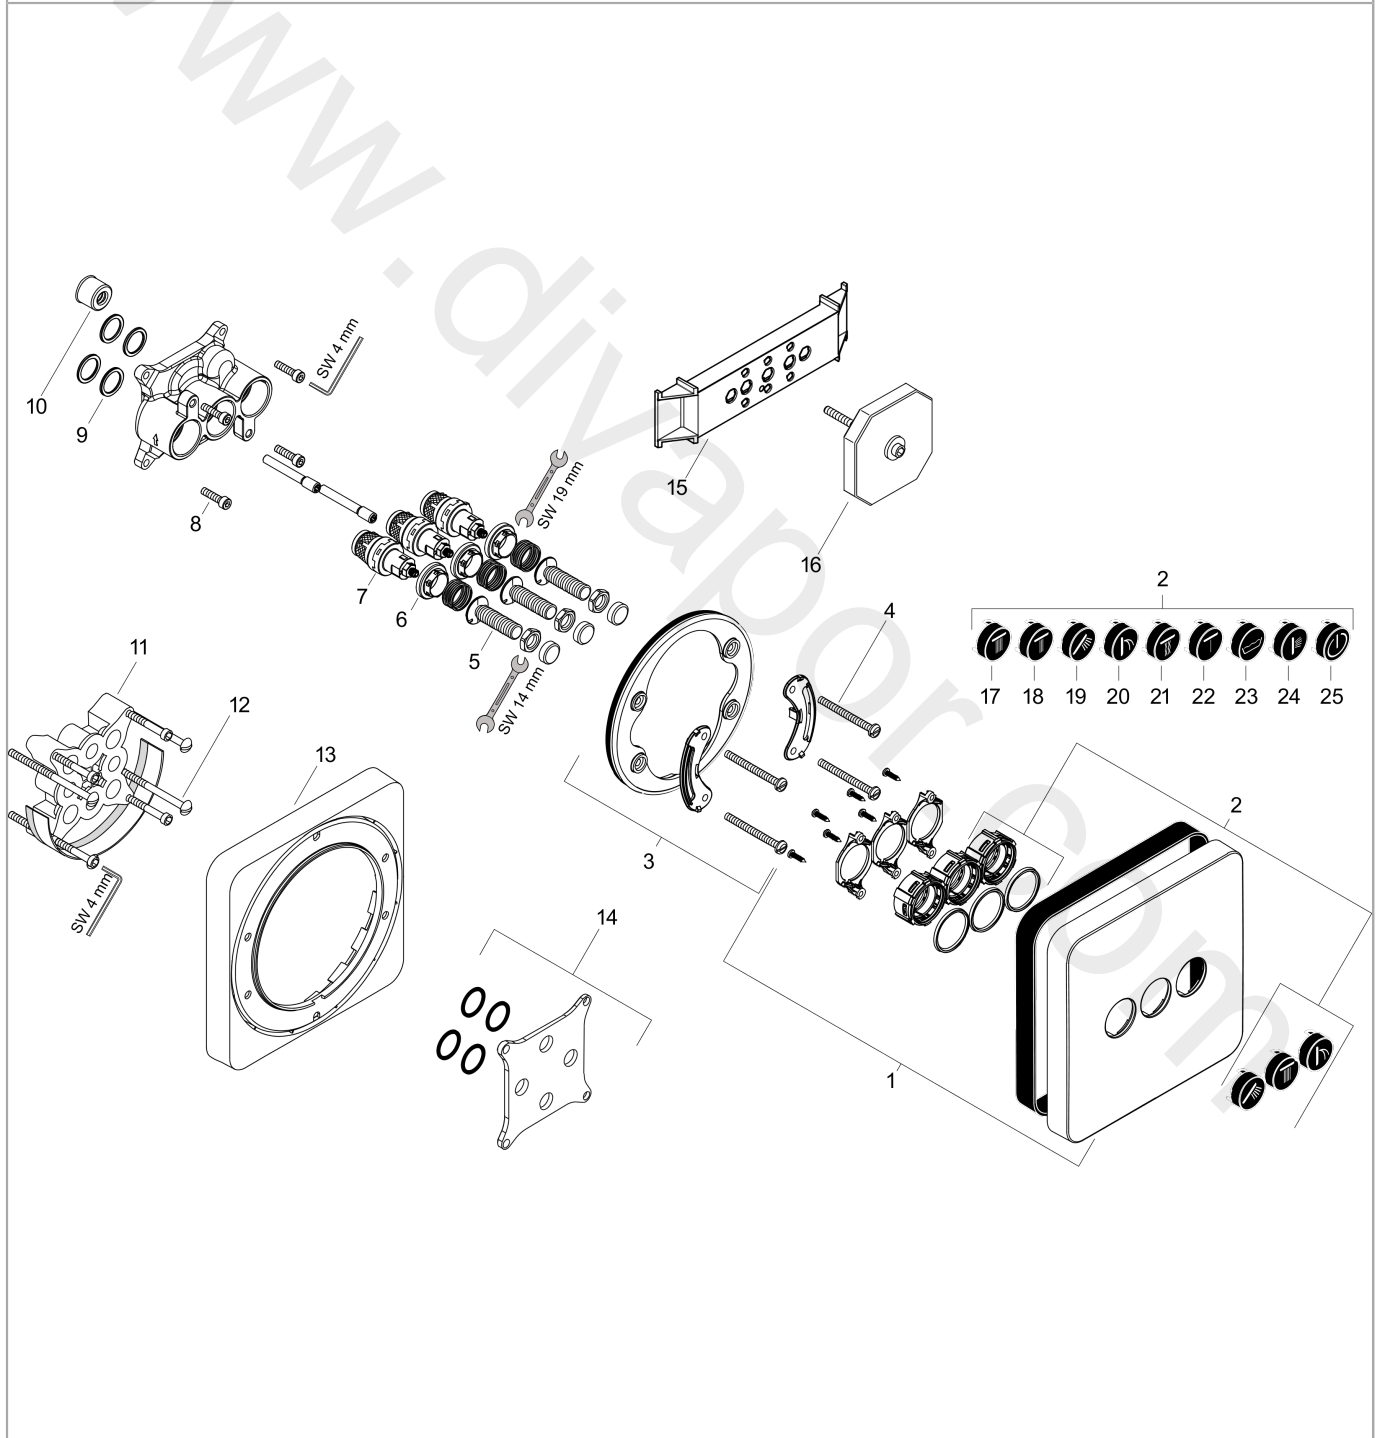

AXOR ShowerSelect
Valve for concealed installation softsquare for 3 functions
 Surfaces: Article Number: **36773130**

Exploded Drawing

Year of production: **11/16 - 12/19**

AXOR ShowerSelect
Valve for concealed installation softsquare for 3 functions
 Surfaces: Article Number: **36773130**

Spare part list

Year of production: **11/16 - 12/19**

Pos.		Article Number	Price	PU
1	escutcheon 170 / 170 mm	92543130	£ 345,00	1
2	set of symbols	92544610	£ 137,00	1
3	holder for escutcheon	98793000	£ 43,00	1
4	set of fixing screws	96454000	£ 9,00	1
5	Select-adapter	92219000	£ 6,10	1
6	nut	98368000	£ 13,30	1
7	shut off unit	95758000	£ 110,00	1
8	set of screws	96525000	£ 9,00	1
9	O-ring 16x2	98133000	£ 3,30	1
10	noise reduction	94073000	£ 25,00	1
11	extension 25 mm	13595000	£ 75,00	1
12	set of fixing screws	97747000	£ 3,30	1
13	extension 22 mm	98860130	£ 126,00	1
14	compensation set 1°	95521000	£ 173,00	1
15	fit-up aid	92540000	£ 14,10	1
16	flushing unit complete	15956000	-	1
17	symbol head shower Rain large	93571610	£ 13,30	1
18	symbol head shower Rain small	93572610	£ 13,30	1
19	symbol handshower	93573610	£ 13,30	1
20	symbol Flood jet	93574610	£ 13,30	1
21	symbol Whirl	93575610	£ 13,30	1
22	symbol Mono	93576610	£ 13,30	1
23	symbol tub	93577610	£ 13,30	1
24	symbol body shower	93578610	£ 13,30	1
25	symbol ON/OFF	93579610	£ 13,30	1
a	concealed item	01800180	£ 163,00	1