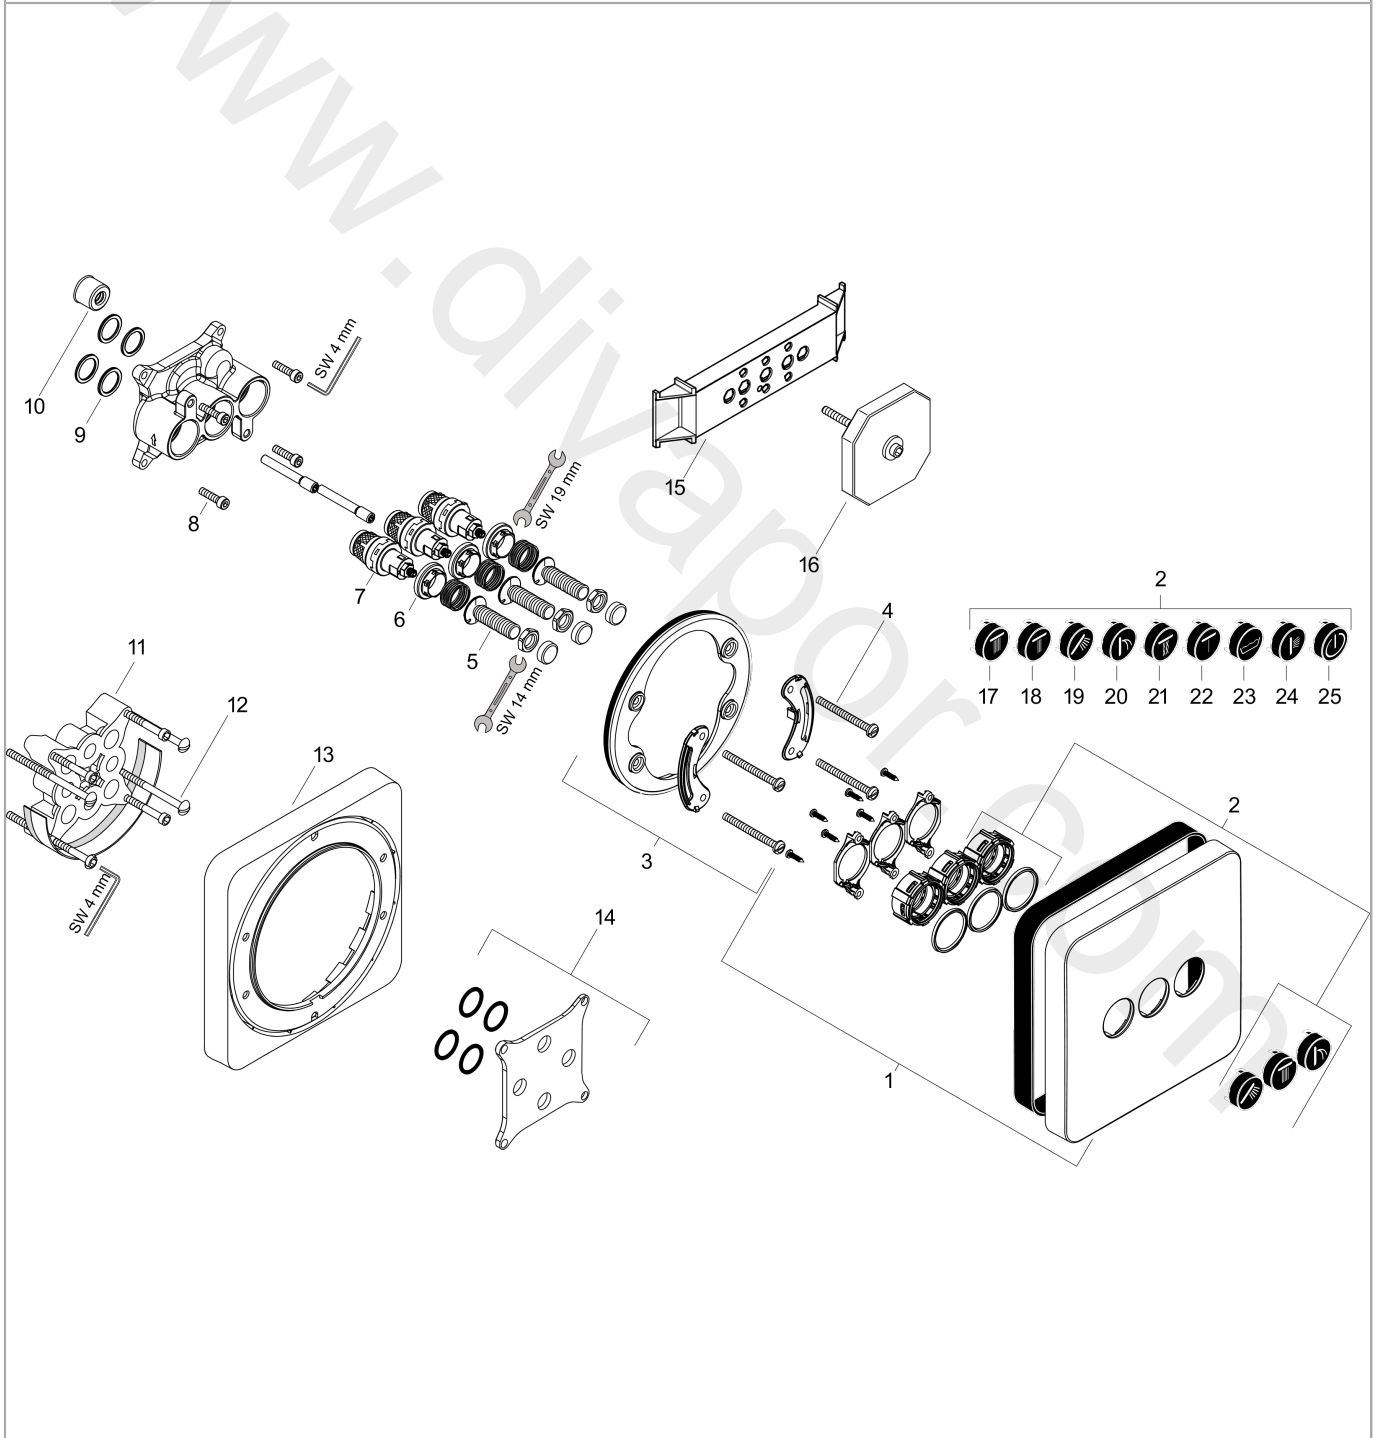

AXOR ShowerSelect
Valve for concealed installation softsquare for 3 functions
 Surfaces: Article Number: **36773020**

Exploded Drawing

Year of production: **11/16 - 12/19**

AXOR ShowerSelect
Valve for concealed installation softsquare for 3 functions
 Surfaces: Article Number: **36773020**

Spare part list

Year of production: **11/16 - 12/19**

Pos.		Article Number	Price	PU
1	escutcheon 170 / 170 mm	92543020	£ 336,00	1
2	set of symbols	92544610	£ 137,00	1
3	holder for escutcheon	98793000	£ 43,00	1
4	set of fixing screws	96454000	£ 9,00	1
5	Select-adapter	92219000	£ 6,10	1
6	nut	98368000	£ 13,30	1
7	shut off unit	95758000	£ 110,00	1
8	set of screws	96525000	£ 9,00	1
9	O-ring 16x2	98133000	£ 3,30	1
10	noise reduction	94073000	£ 25,00	1
11	extension 25 mm	13595000	£ 75,00	1
12	set of fixing screws	97747000	£ 3,30	1
13	extension 22 mm	98860020	£ 126,00	1
14	compensation set 1°	95521000	£ 173,00	1
15	fit-up aid	92540000	£ 14,10	1
16	flushing unit complete	15956000	-	1
17	symbol head shower Rain large	93571610	£ 13,30	1
18	symbol head shower Rain small	93572610	£ 13,30	1
19	symbol handshower	93573610	£ 13,30	1
20	symbol Flood jet	93574610	£ 13,30	1
21	symbol Whirl	93575610	£ 13,30	1
22	symbol Mono	93576610	£ 13,30	1
23	symbol tub	93577610	£ 13,30	1
24	symbol body shower	93578610	£ 13,30	1
25	symbol ON/OFF	93579610	£ 13,30	1
a	concealed item	01800180	£ 163,00	1