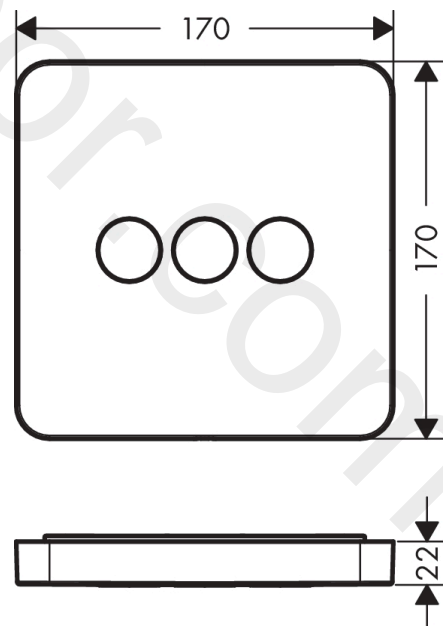

AXOR ShowerSelect
Valve for concealed installation softsquare for 3 functions
 Finish: **Chrome** Article Number: **36773000**

product features

- 3 functions
- Start/stop valve to operate the functions
- Select push-button on/off control for 3 outlets
- simultaneous use of several outlets
- maximum flow rate at 3 bar: 30 l/min
- flow rate upper outlet: 26 l/min
- Flow rate left and right: 29 l/min
- safety stop at 40 °C
- valve is delivered with buttons Rain large, Waterfall, hand shower
- connection type: basic set
- WRAS 2012028
- WRAS 2012028 - WRAS Approval Letter

Article Details

Price excl. VAT 520,83 £

Technology

Product image

Scale drawing

AXOR ShowerSelect
Valve for concealed installation softsquare for 3 functions
Finish: **Chrome** Article Number: **36773000**

Flowchart

AXOR ShowerSelect
Valve for concealed installation softsquare for 3 functions
 Finish: **Chrome** Article Number: **36773000**

Exploded Drawing

Year of production: >10/16

AXOR ShowerSelect
Valve for concealed installation softsquare for 3 functions
 Finish: **Chrome** Article Number: **36773000**