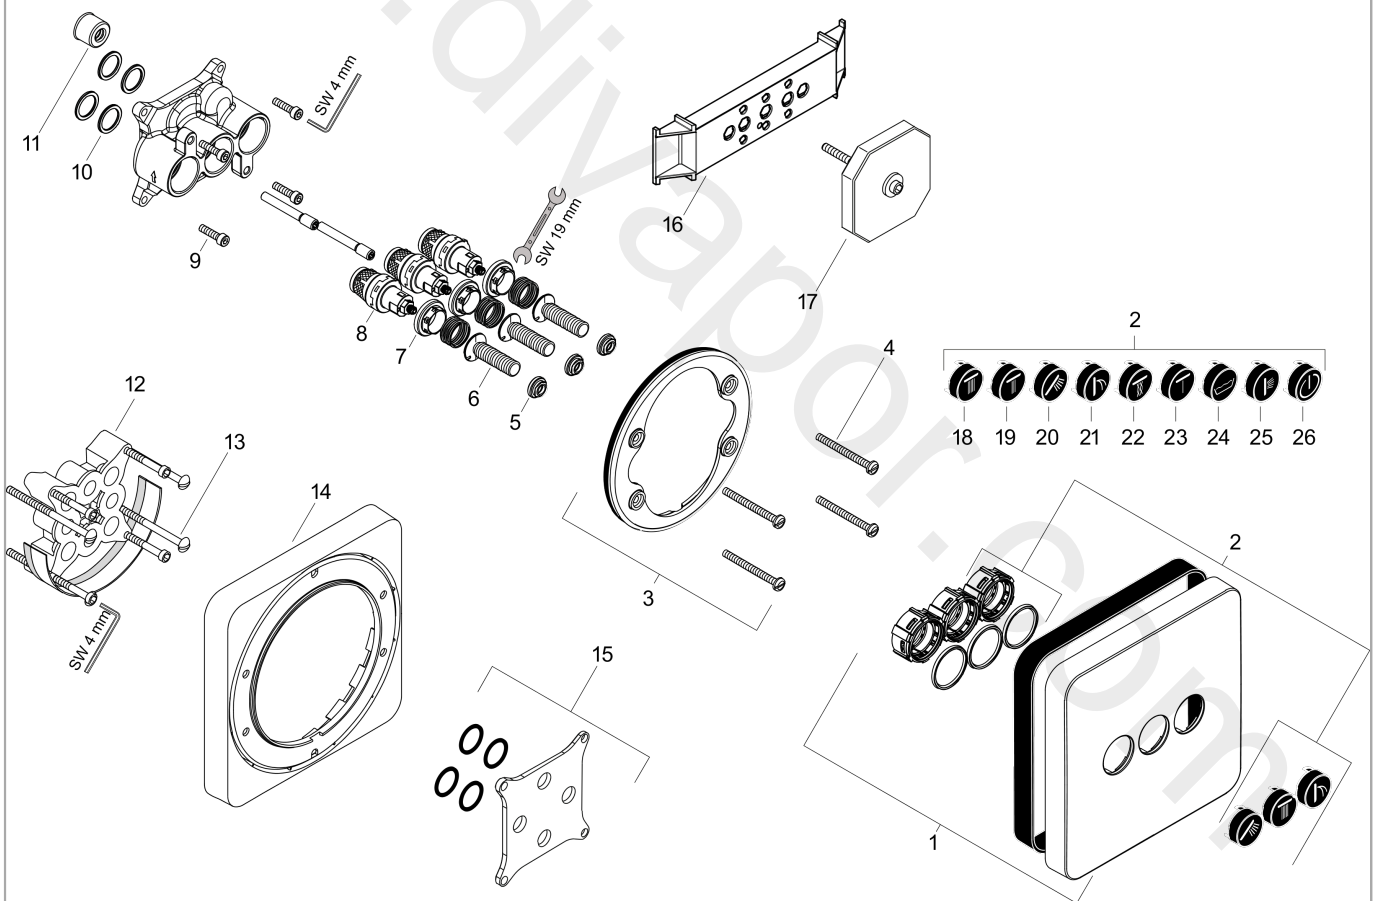

Flowchart

AXOR ShowerSelect
Valve for concealed installation softsquare for 3 functions
 Finish: **Chrome** Article Number: **36773000**

Exploded Drawing

Year of production: >10/16

AXOR ShowerSelect
Valve for concealed installation softsquare for 3 functions
 Finish: **Chrome** Article Number: **36773000**

Spare part list

Year of production: >10/16

Pos.		Article Number	Price	PU
1	escutcheon 170 / 170 mm	92543000	£ 224,00	1
2	set of symbols	92544610	£ 137,00	1
3	holder for escutcheon	98793000	£ 43,00	1
4	set of fixing screws	96454000	£ 9,00	1
5	nut and flange	92696000	£ 16,10	1
6	Select-adapter	92219000	£ 6,10	1
7	nut	98368000	£ 13,30	1
8	shut off unit	95758000	£ 110,00	1
9	set of screws	96525000	£ 9,00	1
10	O-ring 16x2	98133000	£ 3,30	1
11	noise reduction	94073000	£ 25,00	1
12	extension 25 mm	13595000	£ 75,00	1
13	set of fixing screws	97747000	£ 3,30	1
14	extension 22 mm	98860000	£ 84,00	1
15	compensation set 1°	95521000	£ 173,00	1
16	fit-up aid	92540000	£ 14,10	1
17	flushing unit complete	15956000	-	1
18	symbol head shower Rain large	93571610	£ 13,30	1
19	symbol head shower Rain small	93572610	£ 13,30	1
20	symbol handshower	93573610	£ 13,30	1
21	symbol Flood jet	93574610	£ 13,30	1
22	symbol Whirl	93575610	£ 13,30	1
23	symbol Mono	93576610	£ 13,30	1
24	symbol tub	93577610	£ 13,30	1
25	symbol body shower	93578610	£ 13,30	1
26	symbol ON/OFF	93579610	£ 13,30	1
a	concealed item	01800180	£ 163,00	1
b	fixation set	96615000	£ 59,00	1