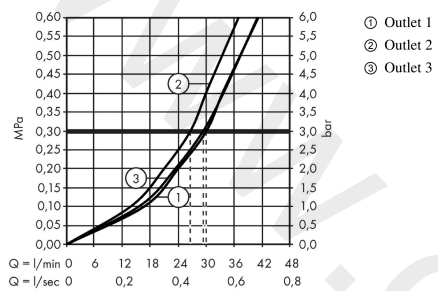

AXOR ShowerSelect
Valve for concealed installation softsquare for 3 functions
Finish: **Chrome** Article Number: **36773000**

Flowchart