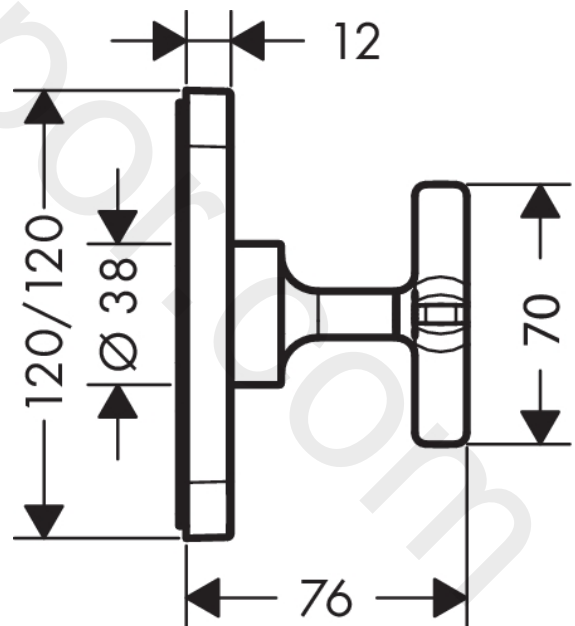

AXOR Citterio E
Shut-off valve 120/120 for concealed installation
 Finish: **Chrome** Article Number: **36771000**

product features

- connection type: basic set
- in a freely arranged installation, basic sets no.16973180, no.16974180 or no.16970180 can also be used
- in a joined installation (10 mm distance) with no.36703000 or no.36704000, the basic set no.10971180 must be used
- in a joined installation (10 mm distance) with no.36702000 and no.36772000, the thermostat module finish set for 3 consumers with 3 escutcheons 12x12 no.36704000 and the basic set no.36708180 must be used

Article Details

Price excl. VAT 150,00 £

Product image

Scale drawing

AXOR Citterio E
Shut-off valve 120/120 for concealed installation
Finish: **Chrome** Article Number: **36771000**

Exploded Drawing

Year of production: >11/14

AXOR Citterio E
Shut-off valve 120/120 for concealed installation
 Finish: **Chrome** Article Number: **36771000**

Spare part list

Year of production: >11/14

Pos.		Article Number	Price	PU
1	handle	92343000	£ 137,00	1
2	O-ring 30x1,5	98433000	£ 3,30	1
3	escutcheon	92514000	£ 96,00	1
4	fixing set	96393000	£ 35,00	1
a	concealed item	10971180	£ 169,00	1
b	extension 25 mm	96370000	£ 84,00	1