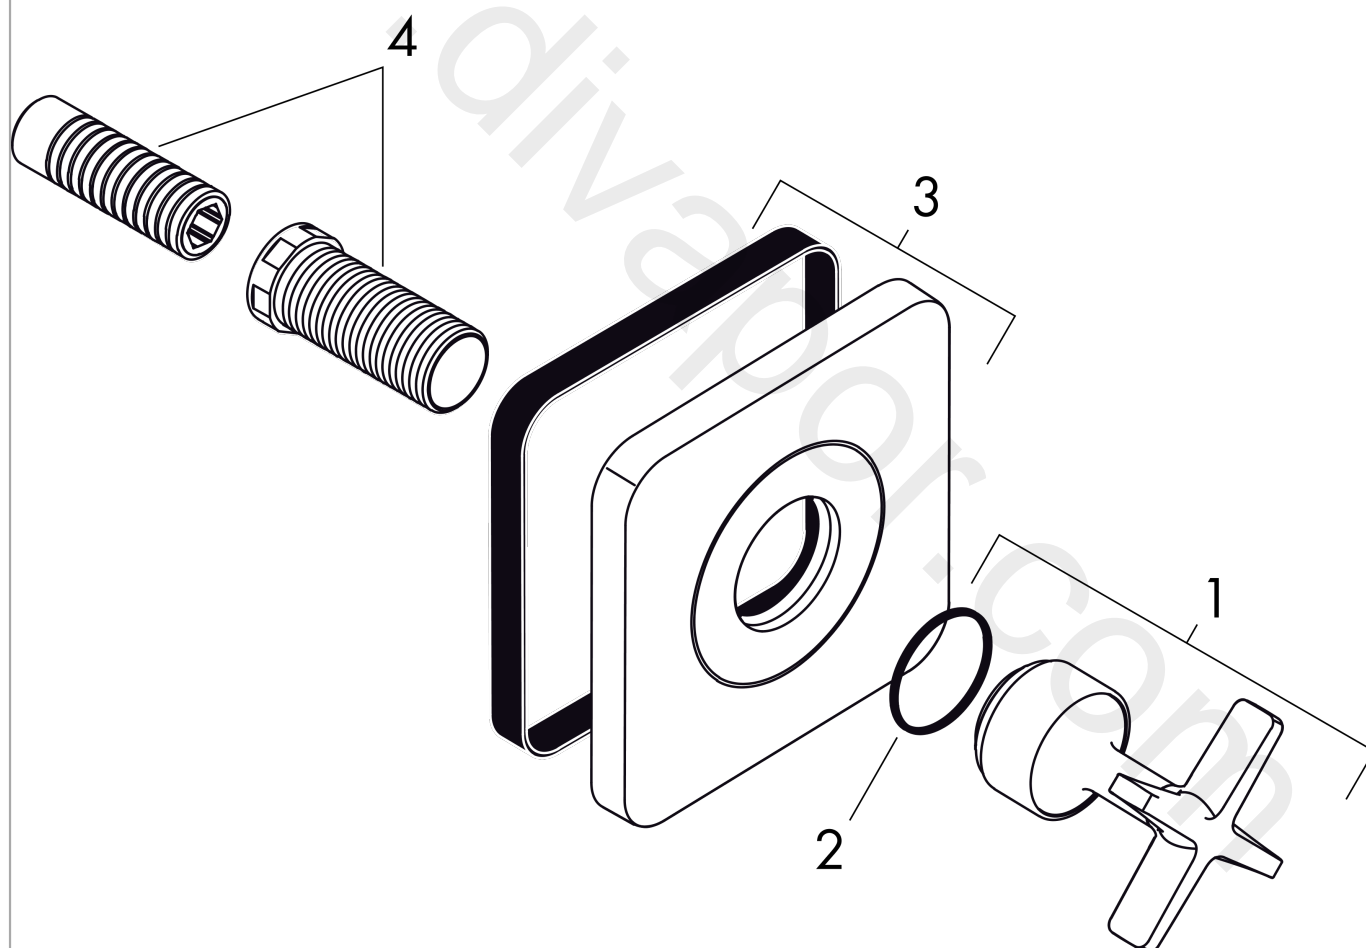

AXOR Citterio E
Shut-off valve 120/120 for concealed installation
 Finish: **Chrome** Article Number: **36771000**

product features

- connection type: basic set
- in a freely arranged installation, basic sets no.16973180, no.16974180 or no.16970180 can also be used
- in a joined installation (10 mm distance) with no.36703000 or no.36704000, the basic set no.10971180 must be used
- in a joined installation (10 mm distance) with no.36702000 and no.36772000, the thermostat module finish set for 3 consumers with 3 escutcheons 12x12 no.36704000 and the basic set no.36708180 must be used

Article Details

Price excl. VAT 150,00 £

Product image

Scale drawing

AXOR Citterio E
Shut-off valve 120/120 for concealed installation
Finish: **Chrome** Article Number: **36771000**

Exploded Drawing

Year of production: >11/14

AXOR Citterio E
Shut-off valve 120/120 for concealed installation
 Finish: **Chrome** Article Number: **36771000**

Spare part list

Year of production: >11/14

Pos.		Article Number	Price	PU
1	handle	92343000	£ 137,00	1
2	O-ring 30x1,5	98433000	£ 3,30	1
3	escutcheon	92514000	£ 96,00	1
4	fixing set	96393000	£ 35,00	1
a	concealed item	10971180	£ 169,00	1
b	extension 25 mm	96370000	£ 84,00	1