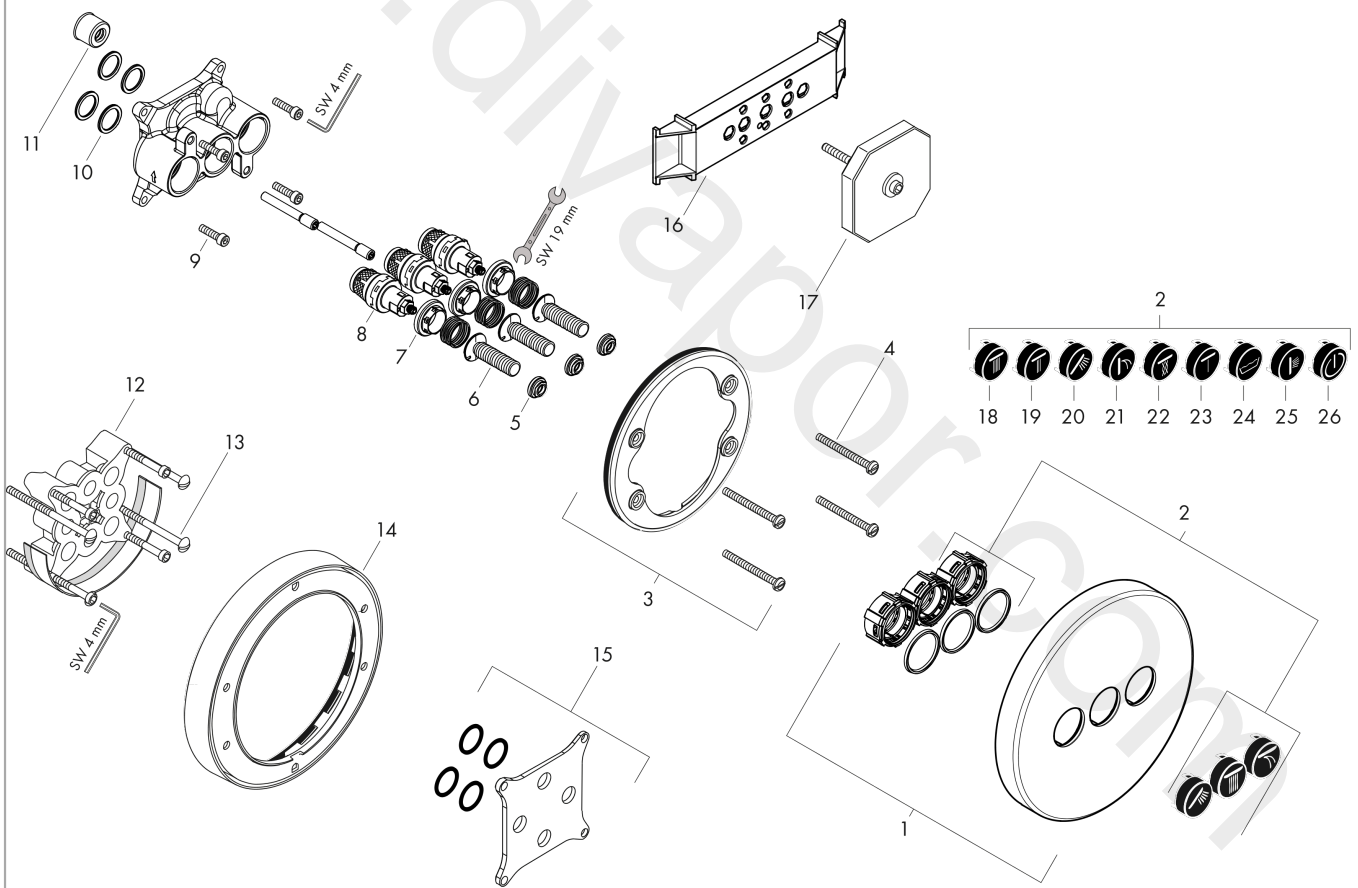

### Scale drawing

**AXOR ShowerSelect**  
**Valve for concealed installation round for 3 functions**  
 Finish: **Brushed Nickel**    Article Number: **36727820**

## Flowchart

**AXOR ShowerSelect**  
**Valve for concealed installation round for 3 functions**  
 Finish: **Brushed Nickel**    Article Number: **36727820**

## Exploded Drawing

Year of production: >04/17

**AXOR ShowerSelect**  
**Valve for concealed installation round for 3 functions**  
 Finish: **Brushed Nickel** Article Number: **36727820**

## Spare part list

Year of production: >04/17

Pos.		Article Number	Price	PU
1	escutcheon Ø 170 mm	92660820	£ 1.190,00	1
2	set of symbols	92544610	£ 137,00	1
3	holder for escutcheon	98793000	£ 43,00	1
4	set of fixing screws	96454000	£ 9,00	1
5	nut and flange	92696000	£ 16,10	1
6	Select-adapter	92219000	£ 6,10	1
7	nut	98368000	£ 13,30	1
8	shut off unit	95758000	£ 110,00	1
9	set of screws	96525000	£ 9,00	1
10	O-ring 16x2	98133000	£ 3,30	1
11	noise reduction	94073000	£ 25,00	1
12	extension 25 mm	13595000	£ 75,00	1
13	set of fixing screws	97747000	£ 3,30	1
14	extension 22 mm (Ø 170 mm)	13596820	£ 108,00	1
15	compensation set 1°	95521000	£ 173,00	1
16	fit-up aid	92540000	£ 14,10	1
17	flushing unit complete	15956000	-	1
18	symbol head shower Rain large	93571610	£ 13,30	1
19	symbol head shower Rain small	93572610	£ 13,30	1
20	symbol handshower	93573610	£ 13,30	1
21	symbol Flood jet	93574610	£ 13,30	1
22	symbol Whirl	93575610	£ 13,30	1
23	symbol Mono	93576610	£ 13,30	1
24	symbol tub	93577610	£ 13,30	1
25	symbol body shower	93578610	£ 13,30	1
26	symbol ON/OFF	93579610	£ 13,30	1
a	concealed item	01800180	£ 163,00	1