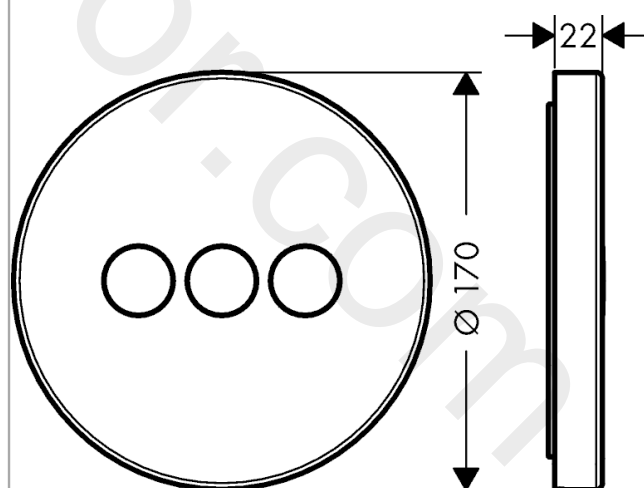

**AXOR ShowerSelect**  
**Valve for concealed installation round for 3 functions**  
 Finish: **Brushed Nickel**    Article Number: **36727820**

### product features

- 3 functions
- Start/stop valve to operate the functions
- Select push-button on/off control for 3 outlets
- simultaneous use of several outlets
- maximum flow rate at 3 bar: 30 l/min
- flow rate upper outlet: 26 l/min
- Flow rate left and right: 29 l/min
- safety stop at 40 °C
- valve is delivered with buttons Rain large, Waterfall, hand shower
- connection type: basic set
- WRAS 2012028
- WRAS 2012028 - WRAS Approval Letter

### Scale drawing

**AXOR ShowerSelect**  
**Valve for concealed installation round for 3 functions**  
 Finish: **Brushed Nickel**    Article Number: **36727820**

## Exploded Drawing

Year of production: >04/17

**AXOR ShowerSelect**  
**Valve for concealed installation round for 3 functions**  
 Finish: **Brushed Nickel** Article Number: **36727820**