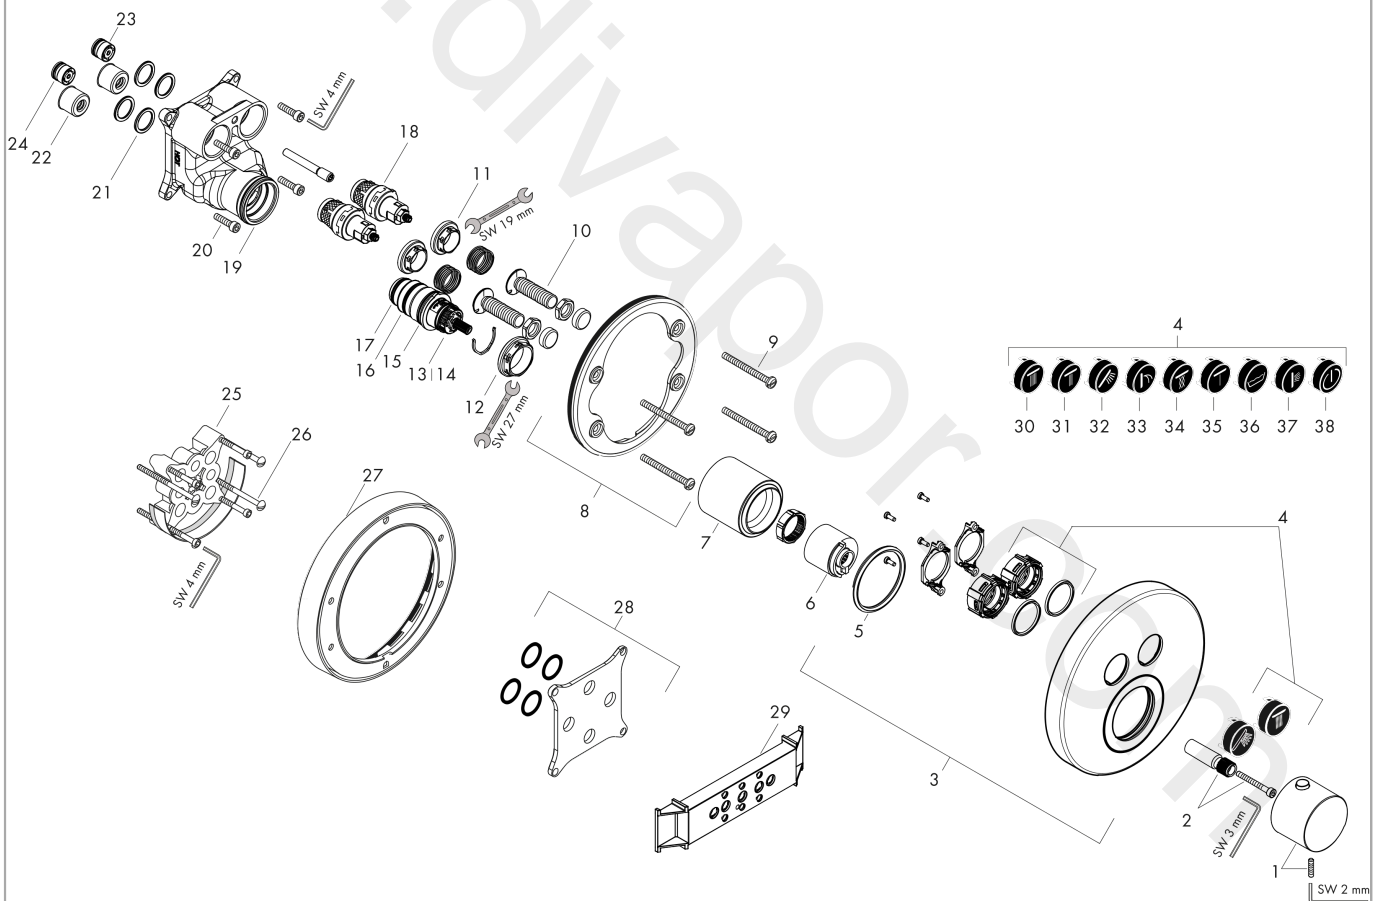

AXOR ShowerSolutions
Thermostat for concealed installation round for 2 functions
 Surfaces: Article Number: **36723930**

Exploded Drawing

Year of production: **11/16 - 12/20**

AXOR ShowerSolutions
Thermostat for concealed installation round for 2 functions
 Surfaces: Article Number: **36723930**

AXOR ShowerSolutions
Thermostat for concealed installation round for 2 functions
 Surfaces: Article Number: **36723930**

Spare part list

Year of production: **11/16 - 12/20**

Pos.		Article Number	Price	PU
35	symbol Mono	93576610	£ 13,30	1
36	symbol tub	93577610	£ 13,30	1
37	symbol body shower	93578610	£ 13,30	1
38	symbol ON/OFF	93579610	£ 13,30	1
a	concealed item	01800180	£ 163,00	1
b	adapter for exchanged connections	93181000	£ 275,00	1