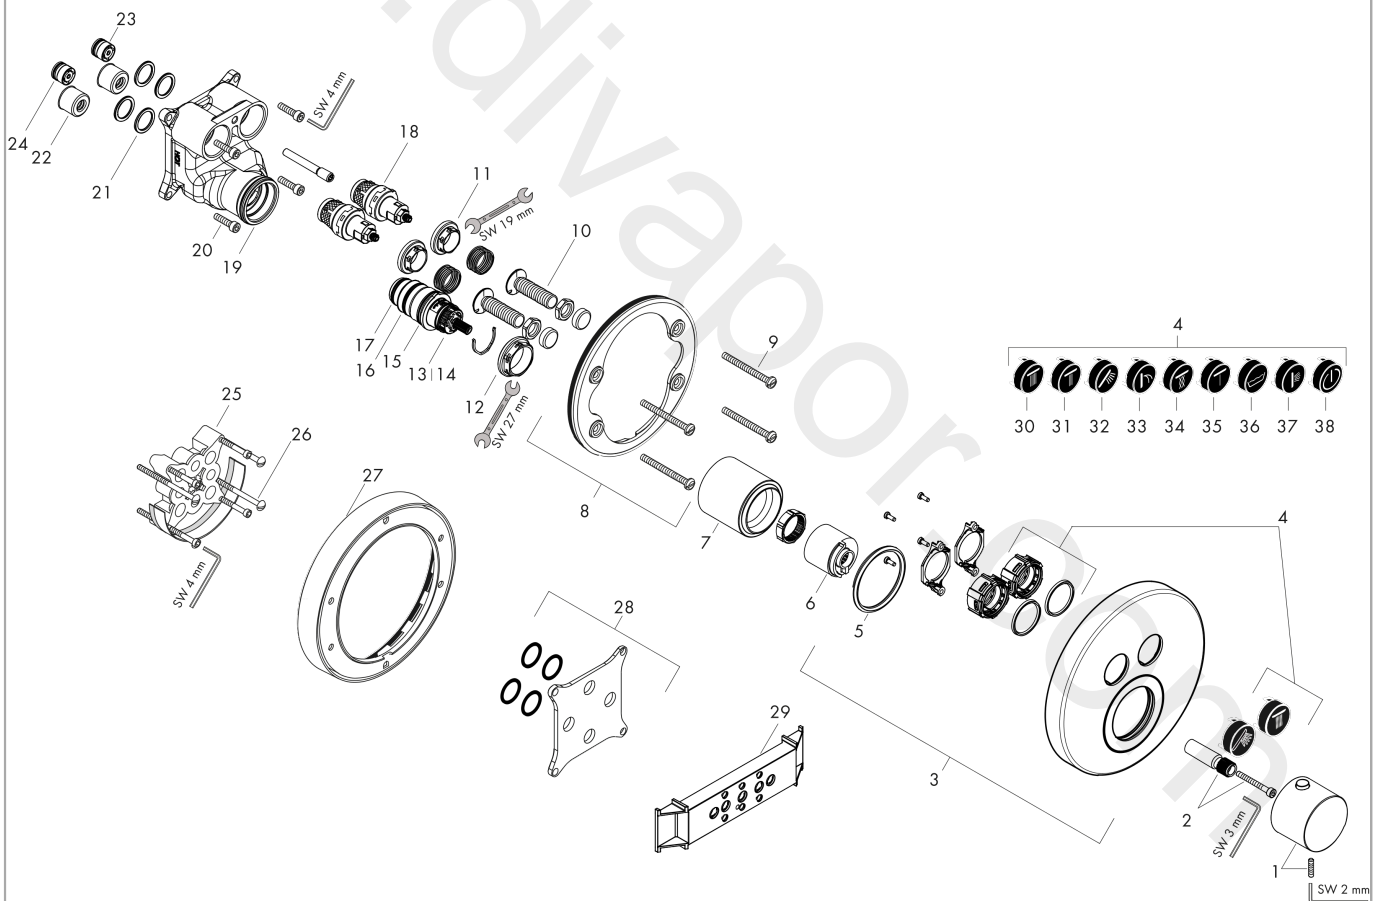

**AXOR ShowerSolutions**  
**Thermostat for concealed installation round for 2 functions**  
 Surfaces: Article Number: **36723830**

## Exploded Drawing

Year of production: **11/16 - 12/19**

**AXOR ShowerSolutions**  
**Thermostat for concealed installation round for 2 functions**  
 Surfaces: Article Number: **36723830**

## Spare part list

Year of production: **11/16 - 12/19**

Pos.		Article Number	Price	PU
35	symbol Mono	93576610	£ 13,30	1
36	symbol tub	93577610	£ 13,30	1
37	symbol body shower	93578610	£ 13,30	1
38	symbol ON/OFF	93579610	£ 13,30	1
a	concealed item	01800180	£ 163,00	1
b	adapter for exchanged connections	93181000	£ 275,00	1