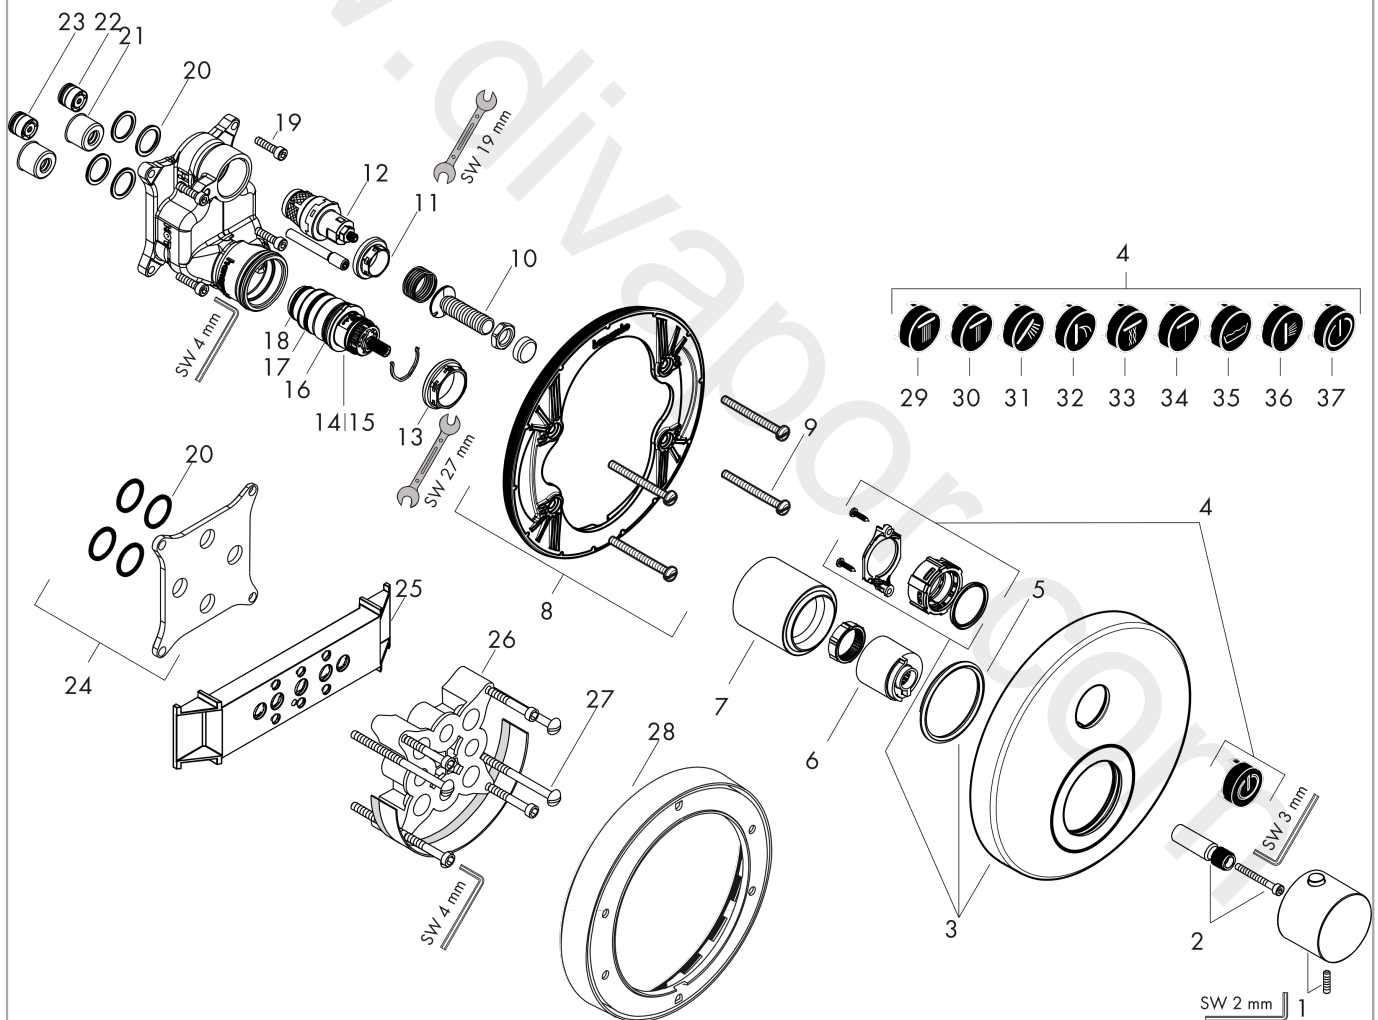

AXOR ShowerSelect
Thermostat for concealed installation round for 1 function
 Finish: **Polished Brass** Article Number: **36722930**

product features

- 1 function
- thermostat cartridge
- Select push-button on/off control for 1 outlet
- maximum flow rate at 3 bar: 26 l/min
- safety stop at 40 °C
- temperature limitation adjustable
- thermostat is delivered with button On/Off
- connection type: basic set
- WRAS 2211001 - Approval letter
- WRAS 2211001

Flowchart

AXOR ShowerSelect
Thermostat for concealed installation round for 1 function
 Finish: **Polished Brass** Article Number: **36722930**

Exploded Drawing

Year of production: >04/17

AXOR ShowerSelect
Thermostat for concealed installation round for 1 function
 Finish: **Polished Brass** Article Number: **36722930**

Spare part list

Year of production: >04/17

Pos.		Article Number	Price	PU
1	handle for thermostat	92534930	£ 142,00	1
2	adapter for handle	98701000	£ 9,00	1
3	escutcheon Ø 170 mm	92641930	£ 1.190,00	1
4	set of symbols	92544610	£ 137,00	1
5	O-ring 48x4	98414000	£ 9,00	1
6	safety set for temperature control	97334000	£ 13,30	1
7	sleeve	92546930	£ 118,50	1
8	sub plate	96447000	£ 51,00	1
9	set of fixing screws	96454000	£ 9,00	1
10	Select-adapter	92219000	£ 6,10	1
11	nut	98368000	£ 13,30	1
12	shut off unit	95758000	£ 110,00	1
13	nut	98913000	£ 20,50	1
14	thermostat cartridge	98282000	£ 110,00	1
15	cartridge for exchanged connections	92373000	£ 275,00	1
16	O-ring 25x2,5	92146000	£ 16,10	1
17	O-ring 25x1,5	98146000	£ 3,30	1
18	O-ring 20x1,5	98197000	£ 3,30	1
19	set of screws	96525000	£ 9,00	1
20	O-ring 16x2	98133000	£ 3,30	1
21	noise reduction	94073000	£ 25,00	1
22	non return valve	97980000	£ 16,10	1
23	non return valve (pressure-resistant up to 2 MPa)	92594000	£ 16,10	1
24	compensation set 1°	95521000	£ 173,00	1
25	fit-up aid	92540000	£ 14,10	1
26	extension 25 mm	13595000	£ 75,00	1
27	set of fixing screws	97747000	£ 3,30	1
28	extension 22 mm (Ø 170 mm)	13596930	£ 108,00	1