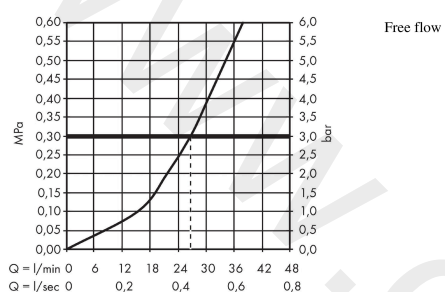

AXOR ShowerSelect
Thermostat for concealed installation round for 1 function
Finish: **Polished Brass** Article Number: **36722930**

Flowchart