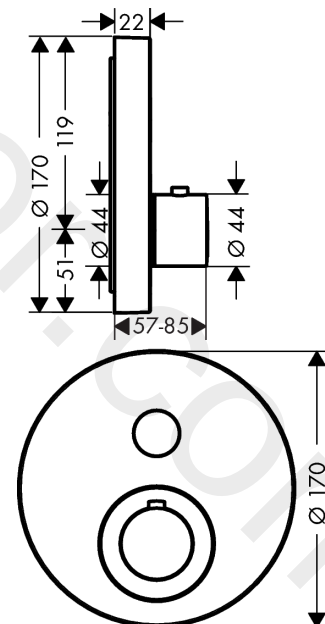

AXOR ShowerSelect
Thermostat for concealed installation round for 1 function
 Finish: **Polished Brass** Article Number: **36722930**

product features

- 1 function
- thermostat cartridge
- Select push-button on/off control for 1 outlet
- maximum flow rate at 3 bar: 26 l/min
- safety stop at 40 °C
- temperature limitation adjustable
- thermostat is delivered with button On/Off
- connection type: basic set
- WRAS 2211001 - Approval letter
- WRAS 2211001

Article Details

Price excl. VAT 1.062,50 £

Technology

Product image

Scale drawing

AXOR ShowerSelect
Thermostat for concealed installation round for 1 function
Finish: **Polished Brass** Article Number: **36722930**

Flowchart

AXOR ShowerSelect
Thermostat for concealed installation round for 1 function
 Finish: **Polished Brass** Article Number: **36722930**

Exploded Drawing

Year of production: >04/17

AXOR ShowerSelect
Thermostat for concealed installation round for 1 function
 Finish: **Polished Brass** Article Number: **36722930**