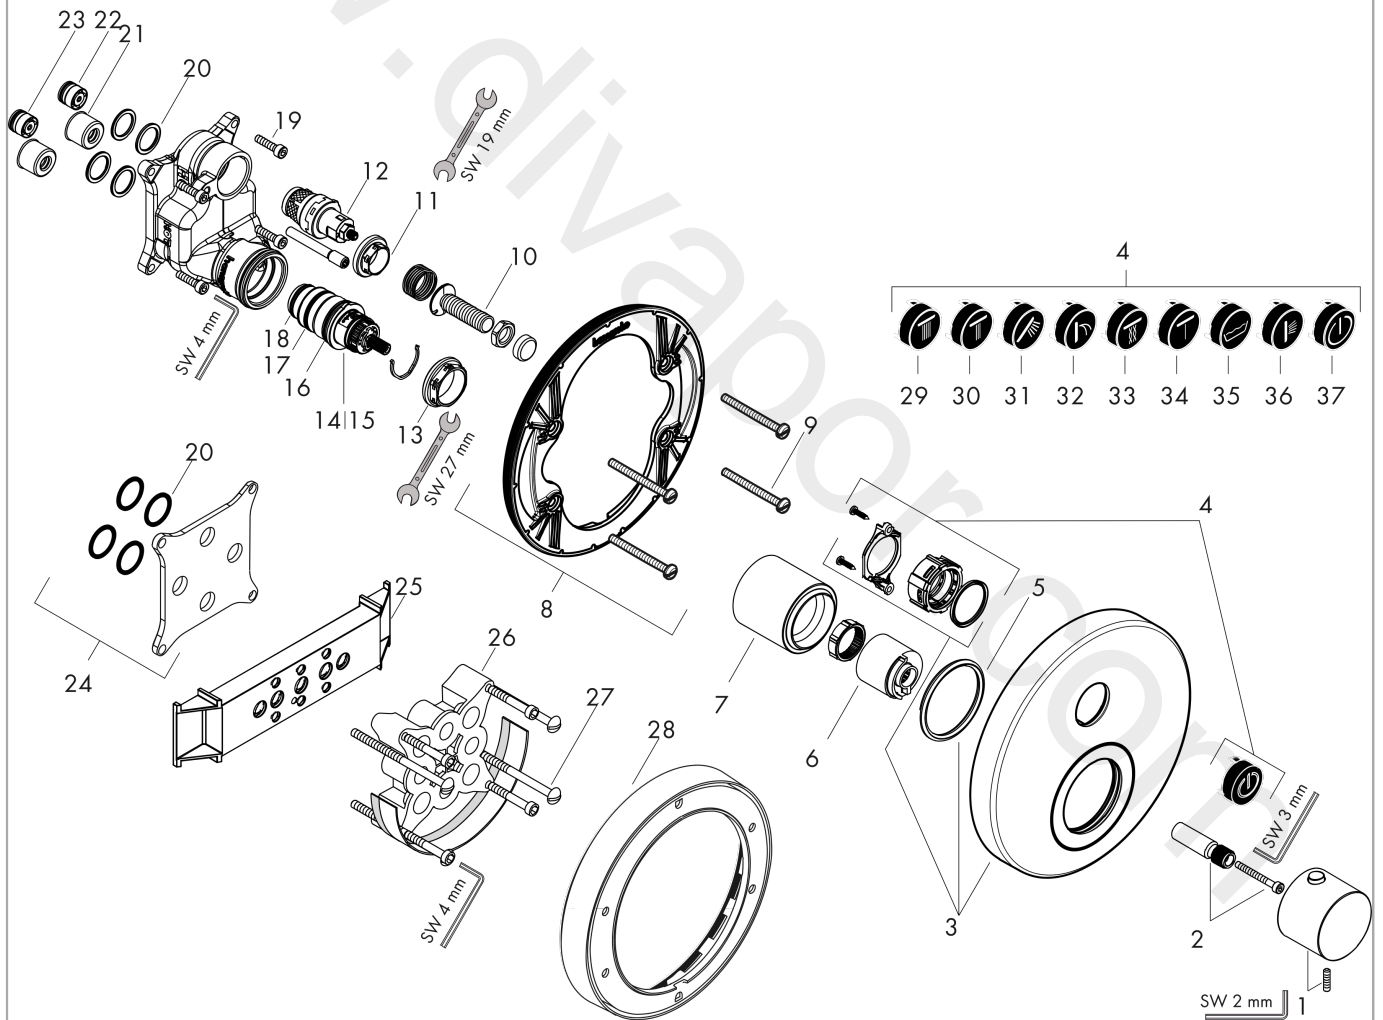

### Scale drawing

**AXOR ShowerSelect**  
**Thermostat for concealed installation round for 1 function**  
Finish: **Brushed Nickel** Article Number: **36722820**

## Flowchart

**AXOR ShowerSelect**  
**Thermostat for concealed installation round for 1 function**  
 Finish: **Brushed Nickel**    Article Number: **36722820**

## Exploded Drawing

Year of production: >04/17

**AXOR ShowerSelect**  
**Thermostat for concealed installation round for 1 function**  
 Finish: **Brushed Nickel** Article Number: **36722820**

## Spare part list

Year of production: >04/17

Pos.		Article Number	Price	PU
1	handle for thermostat	92534820	£ 173,00	1
2	adapter for handle	98701000	£ 9,00	1
3	escutcheon Ø 170 mm	92641820	£ 1.190,00	1
4	set of symbols	92544610	£ 137,00	1
5	O-ring 48x4	98414000	£ 9,00	1
6	safety set for temperature control	97334000	£ 13,30	1
7	sleeve	92546820	£ 137,00	1
8	sub plate	96447000	£ 51,00	1
9	set of fixing screws	96454000	£ 9,00	1
10	Select-adapter	92219000	£ 6,10	1
11	nut	98368000	£ 13,30	1
12	shut off unit	95758000	£ 110,00	1
13	nut	98913000	£ 20,50	1
14	thermostat cartridge	98282000	£ 110,00	1
15	cartridge for exchanged connections	92373000	£ 275,00	1
16	O-ring 25x2,5	92146000	£ 16,10	1
17	O-ring 25x1,5	98146000	£ 3,30	1
18	O-ring 20x1,5	98197000	£ 3,30	1
19	set of screws	96525000	£ 9,00	1
20	O-ring 16x2	98133000	£ 3,30	1
21	noise reduction	94073000	£ 25,00	1
22	non return valve	97980000	£ 16,10	1
23	non return valve (pressure-resistant up to 2 MPa)	92594000	£ 16,10	1
24	compensation set 1°	95521000	£ 173,00	1
25	fit-up aid	92540000	£ 14,10	1
26	extension 25 mm	13595000	£ 75,00	1
27	set of fixing screws	97747000	£ 3,30	1
28	extension 22 mm (Ø 170 mm)	13596820	£ 108,00	1
29	symbol head shower Rain large	93571610	£ 13,30	1
30	symbol head shower Rain small	93572610	£ 13,30	1
31	symbol handshower	93573610	£ 13,30	1
32	symbol Flood jet	93574610	£ 13,30	1
33	symbol Whirl	93575610	£ 13,30	1
34	symbol Mono	93576610	£ 13,30	1