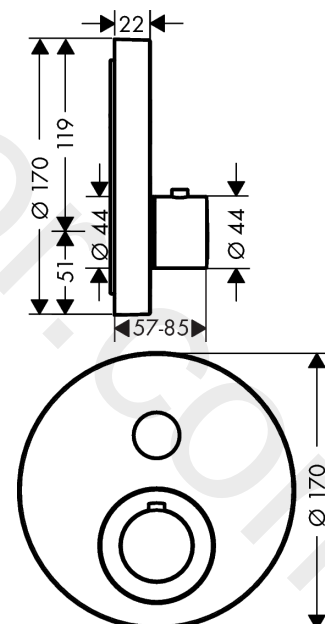

### product features

- 1 function
- thermostat cartridge
- Select push-button on/off control for 1 outlet
- maximum flow rate at 3 bar: 26 l/min
- safety stop at 40 °C
- temperature limitation adjustable
- thermostat is delivered with button On/Off
- connection type: basic set
- WRAS 2211001 - Approval letter
- WRAS 2211001

### Scale drawing

**AXOR ShowerSelect**  
**Thermostat for concealed installation round for 1 function**  
Finish: **Brushed Nickel** Article Number: **36722820**

## Exploded Drawing

Year of production: >04/17

**AXOR ShowerSelect**  
**Thermostat for concealed installation round for 1 function**  
 Finish: **Brushed Nickel** Article Number: **36722820**

## Spare part list

Year of production: >04/17

Pos.		Article Number	Price	PU
35	symbol tub	93577610	£ 13,30	1
36	symbol body shower	93578610	£ 13,30	1
37	symbol ON/OFF	93579610	£ 13,30	1
a	concealed item	01800180	£ 163,00	1
b	adapter for exchanged connections	93181000	£ 275,00	1