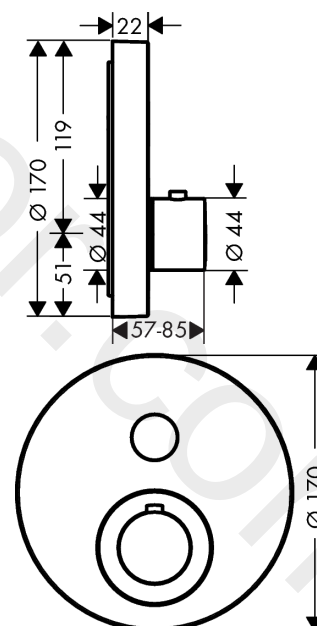

AXOR ShowerSelect
Thermostat for concealed installation round for 1 function
 Finish: **Chrome** Article Number: **36722000**

product features

- 1 function
- thermostat cartridge
- Select push-button on/off control for 1 outlet
- maximum flow rate at 3 bar: 26 l/min
- safety stop at 40 °C
- temperature limitation adjustable
- thermostat is delivered with button On/Off
- connection type: basic set
- WRAS 2211001 - Approval letter
- WRAS 2211001

Article Details

Price excl. VAT 708,33 £

Technology

Product image

Scale drawing

AXOR ShowerSelect
Thermostat for concealed installation round for 1 function
Finish: **Chrome** Article Number: **36722000**

Flowchart

AXOR ShowerSelect
Thermostat for concealed installation round for 1 function
 Finish: **Chrome** Article Number: **36722000**

Exploded Drawing

Year of production: >05/15

AXOR ShowerSelect
Thermostat for concealed installation round for 1 function
 Finish: **Chrome** Article Number: **36722000**

AXOR ShowerSelect
Thermostat for concealed installation round for 1 function
 Finish: **Chrome** Article Number: **36722000**

Spare part list

Year of production: >05/15

Pos.		Article Number	Price	PU
35	symbol tub	93577610	£ 13,30	1
36	symbol body shower	93578610	£ 13,30	1
37	symbol ON/OFF	93579610	£ 13,30	1
a	concealed item	01800180	£ 163,00	1
b	adapter for exchanged connections	93181000	£ 275,00	1
c	fixation set	96615000	£ 59,00	1
d	Grease	90920000	£ 16,10	1