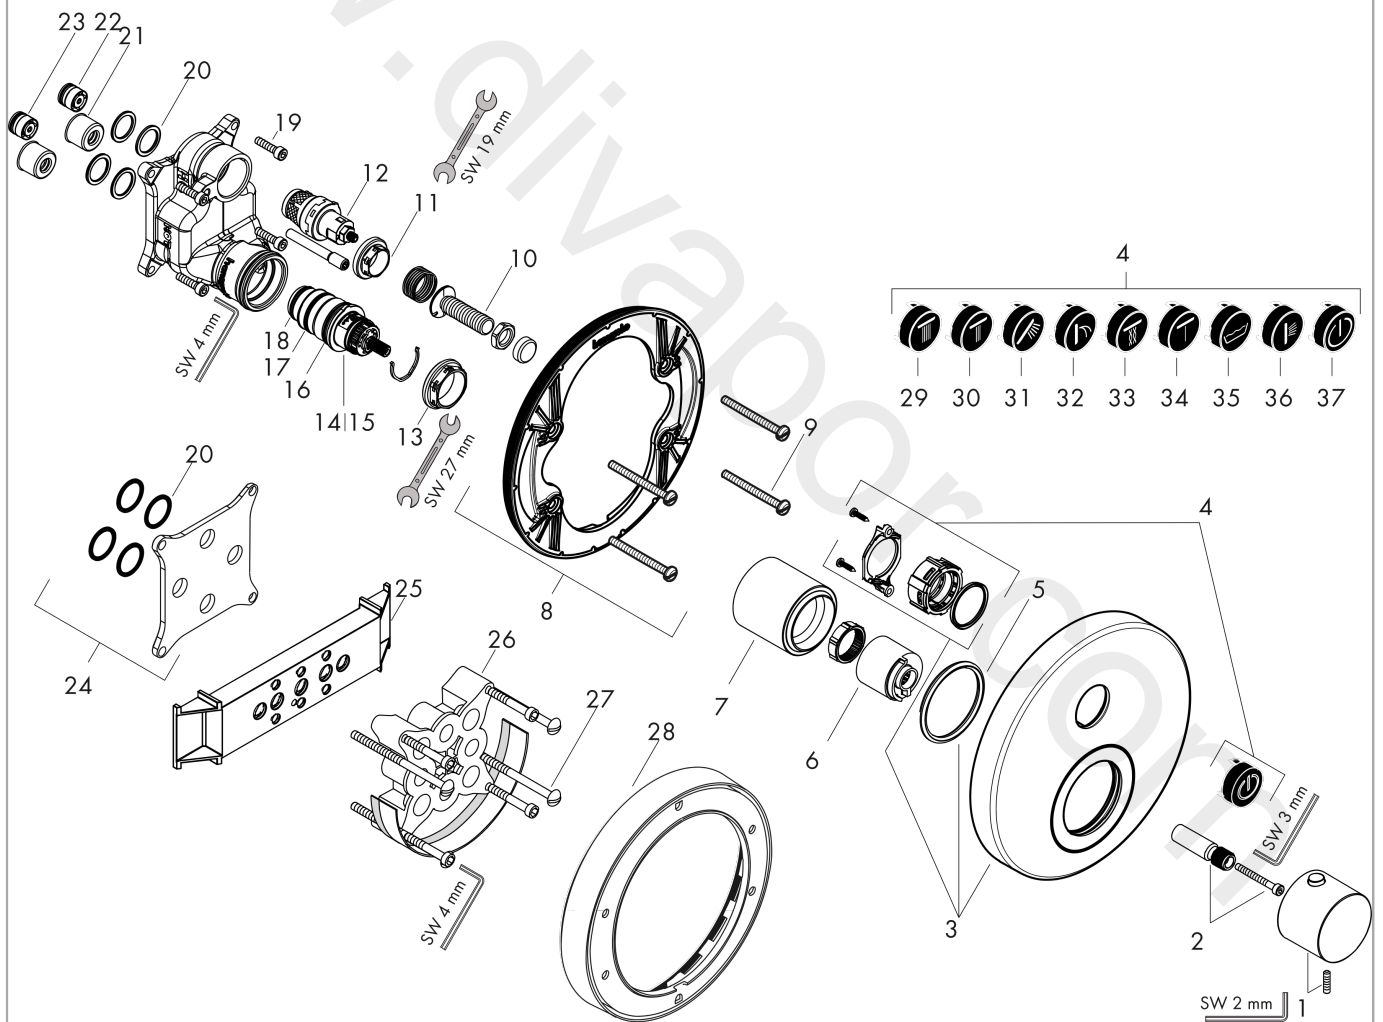

AXOR ShowerSelect
Thermostat for concealed installation round for 1 function
Finish: **Chrome**   Article Number: **36722000**

Exploded Drawing

Year of production: >05/15

AXOR ShowerSelect
Thermostat for concealed installation round for 1 function
Finish: **Chrome** Article Number: **36722000**

Spare part list

Year of production: >05/15

Pos.		Article Number	Price	PU
1	handle for thermostat	92534000	£ 96,00	1
2	adapter for handle	98701000	£ 9,00	1
3	escutcheon Ø 170 mm	92641000	£ 224,00	1
4	set of symbols	92544610	£ 137,00	1
5	O-ring 48x4	98414000	£ 9,00	1
6	safety set for temperature control	97334000	£ 13,30	1
7	sleeve	92546000	£ 79,00	1
8	sub plate	96447000	£ 51,00	1
9	set of fixing screws	96454000	£ 9,00	1
10	Select-adapter	92219000	£ 6,10	1
11	nut	98368000	£ 13,30	1
12	shut off unit	95758000	£ 110,00	1
13	nut	98913000	£ 20,50	1
14	thermostat cartridge	98282000	£ 110,00	1
15	cartridge for exchanged connections	92373000	£ 275,00	1
16	O-ring 25x2,5	92146000	£ 16,10	1
17	O-ring 25x1,5	98146000	£ 3,30	1
18	O-ring 20x1,5	98197000	£ 3,30	1
19	set of screws	96525000	£ 9,00	1
20	O-ring 16x2	98133000	£ 3,30	1
21	noise reduction	94073000	£ 25,00	1
22	non return valve	97980000	£ 16,10	1
23	non return valve (pressure-resistant up to 2 MPa)	92594000	£ 16,10	1
24	compensation set 1°	95521000	£ 173,00	1
25	fit-up aid	92540000	£ 14,10	1
26	extension 25 mm	13595000	£ 75,00	1
27	set of fixing screws	97747000	£ 3,30	1
28	extension 22 mm (Ø 170 mm)	13596000	£ 72,00	1
29	symbol head shower Rain large	93571610	£ 13,30	1
30	symbol head shower Rain small	93572610	£ 13,30	1
31	symbol handshower	93573610	£ 13,30	1
32	symbol Flood jet	93574610	£ 13,30	1
33	symbol Whirl	93575610	£ 13,30	1
34	symbol Mono	93576610	£ 13,30	1