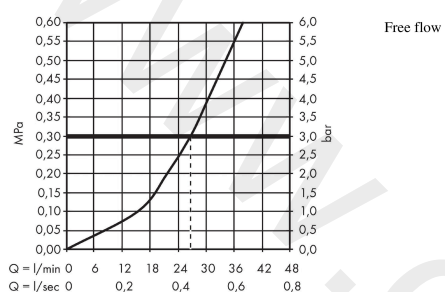

AXOR ShowerSelect
Thermostat for concealed installation round for 1 function
 Finish: **Chrome** Article Number: **36722000**

product features

- 1 function
- thermostat cartridge
- Select push-button on/off control for 1 outlet
- maximum flow rate at 3 bar: 26 l/min
- safety stop at 40 °C
- temperature limitation adjustable
- thermostat is delivered with button On/Off
- connection type: basic set
- WRAS 2211001 - Approval letter
- WRAS 2211001

Article Details

Price excl. VAT 708,33 £

Technology

Product image

Scale drawing

AXOR ShowerSelect
Thermostat for concealed installation round for 1 function
Finish: **Chrome** Article Number: **36722000**

Flowchart