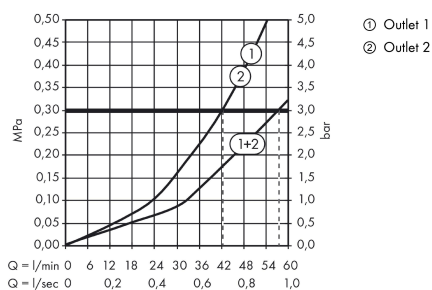

AXOR ShowerSelect
Thermostat HighFlow for concealed installation square
 Finish: **Satin Black** Article Number: **36718357**

product features

- thermostat cartridge
- maximum flow rate at 3 bar: 59 l/min
- safety stop at 40 °C
- temperature limitation adjustable
- connection type: basic set

Product image

Scale drawing

Flowchart

AXOR ShowerSelect
Thermostat HighFlow for concealed installation square
Finish: **Satin Black** Article Number: **36718357**

Exploded Drawing

Year of production: >09/19