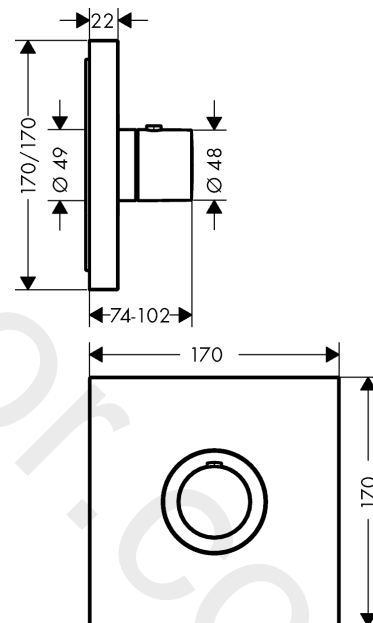

AXOR ShowerSelect
Thermostat HighFlow for concealed installation square
 Finish: **Satin Black** Article Number: **36718357**

product features

- thermostat cartridge
- maximum flow rate at 3 bar: 59 l/min
- safety stop at 40 °C
- temperature limitation adjustable
- connection type: basic set

Product image

Scale drawing

Flowchart

AXOR ShowerSelect
Thermostat HighFlow for concealed installation square
Finish: **Satin Black** Article Number: **36718357**

Exploded Drawing

Year of production: >09/19

AXOR ShowerSelect
Thermostat HighFlow for concealed installation square
 Finish: **Satin Black** Article Number: **36718357**

Spare part list

Year of production: >09/19

Pos.		Article Number	Price	PU
1	handle for thermostat	92534350	-	1
2	hollow set screw M4x16	97663000	£ 3,30	1
3	adapter for handle	98701000	£ 9,00	1
4	escutcheon 170 / 170 mm	92663350	-	1
5	O-Ring 48x3	95508000	£ 3,30	1
6	sleeve	95331350	-	1
7	safety set for temperature control	97334000	£ 13,30	1
8	O-ring 45x1,5	92542000	£ 3,30	1
9	holder for escutcheon	98793000	£ 43,00	1
10	set of fixing screws	96454000	£ 9,00	1
11	O-ring 35x2	92604000	£ 6,10	1
12	thermostat cartridge	96633000	£ 137,00	1
13	sealing set	96636000	£ 51,00	1
14	O-ring 43x1,5	98148000	£ 3,30	1
15	set of screws	96525000	£ 9,00	1
16	O-ring 16x2	98133000	£ 3,30	1
17	set of non return valves DW 15	97350000	£ 20,50	1
18	filter	98513000	£ 3,30	1
19	extension 25 mm	13595000	£ 75,00	1
20	set of fixing screws	97747000	£ 3,30	1