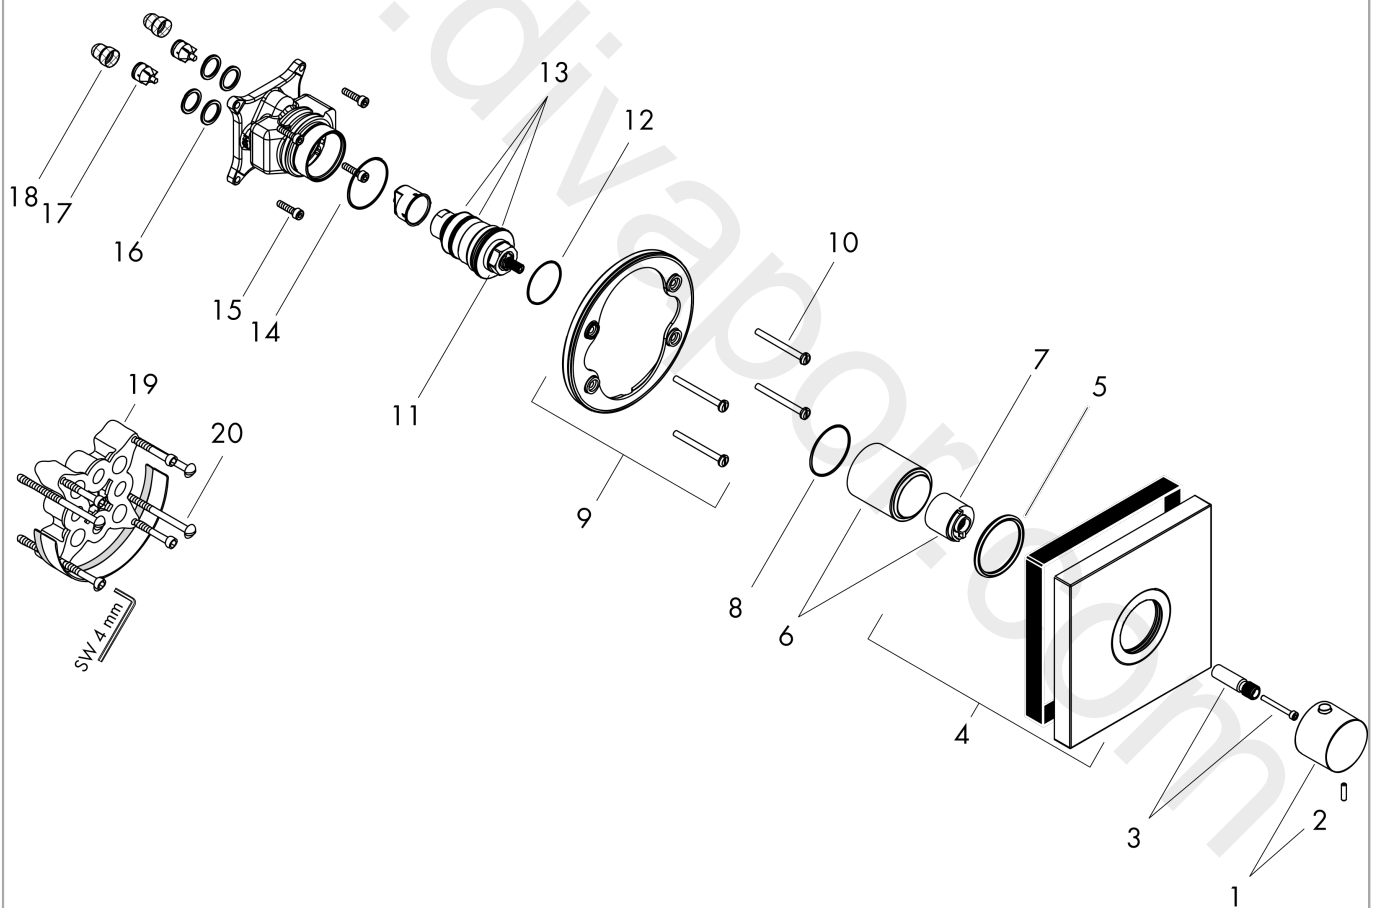

AXOR ShowerSelect
Thermostat HighFlow for concealed installation square
 Finish: **Satin Black** Article Number: **36718357**

product features

- thermostat cartridge
- maximum flow rate at 3 bar: 59 l/min
- safety stop at 40 °C
- temperature limitation adjustable
- connection type: basic set

Product image

Scale drawing

Flowchart

AXOR ShowerSelect
Thermostat HighFlow for concealed installation square
Finish: **Satin Black** Article Number: **36718357**

Exploded Drawing

Year of production: >09/19

AXOR ShowerSelect
Thermostat HighFlow for concealed installation square
 Finish: **Satin Black** Article Number: **36718357**

Spare part list

Year of production: >09/19

Pos.		Article Number	Price	PU
1	handle for thermostat	92534350	-	1
2	hollow set screw M4x16	97663000	£ 3,30	1
3	adapter for handle	98701000	£ 9,00	1
4	escutcheon 170 / 170 mm	92663350	-	1
5	O-Ring 48x3	95508000	£ 3,30	1
6	sleeve	95331350	-	1
7	safety set for temperature control	97334000	£ 13,30	1
8	O-ring 45x1,5	92542000	£ 3,30	1
9	holder for escutcheon	98793000	£ 43,00	1
10	set of fixing screws	96454000	£ 9,00	1
11	O-ring 35x2	92604000	£ 6,10	1
12	thermostat cartridge	96633000	£ 137,00	1
13	sealing set	96636000	£ 51,00	1
14	O-ring 43x1,5	98148000	£ 3,30	1
15	set of screws	96525000	£ 9,00	1
16	O-ring 16x2	98133000	£ 3,30	1
17	set of non return valves DW 15	97350000	£ 20,50	1
18	filter	98513000	£ 3,30	1
19	extension 25 mm	13595000	£ 75,00	1
20	set of fixing screws	97747000	£ 3,30	1