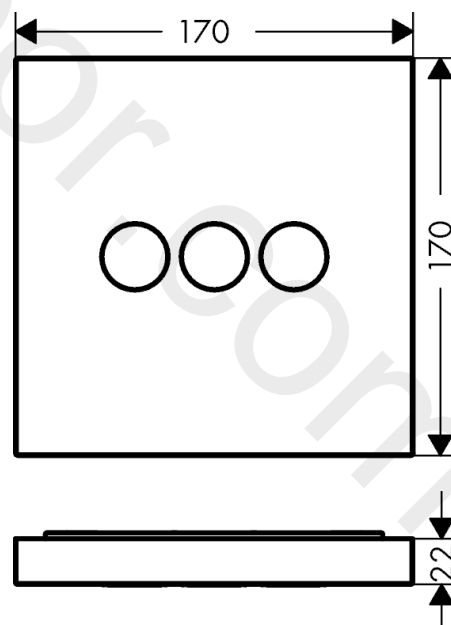

### product features

- 3 functions
- Start/stop valve to operate the functions
- Select push-button on/off control for 3 outlets
- simultaneous use of several outlets
- maximum flow rate at 3 bar: 30 l/min
- flow rate upper outlet: 26 l/min
- Flow rate left and right: 29 l/min
- safety stop at 40 °C
- valve is delivered with buttons Rain large, Waterfall, hand shower
- connection type: basic set
- WRAS 2012028
- WRAS 2012028 - WRAS Approval Letter

### Scale drawing

**AXOR ShowerSelect**  
**Valve for concealed installation square for 3 functions**  
Finish: **Brushed Black Chrome** Article Number: **36717340**

## Exploded Drawing

Year of production: >10/16

**AXOR ShowerSelect**  
**Valve for concealed installation square for 3 functions**  
 Finish: **Brushed Black Chrome** Article Number: **36717340**