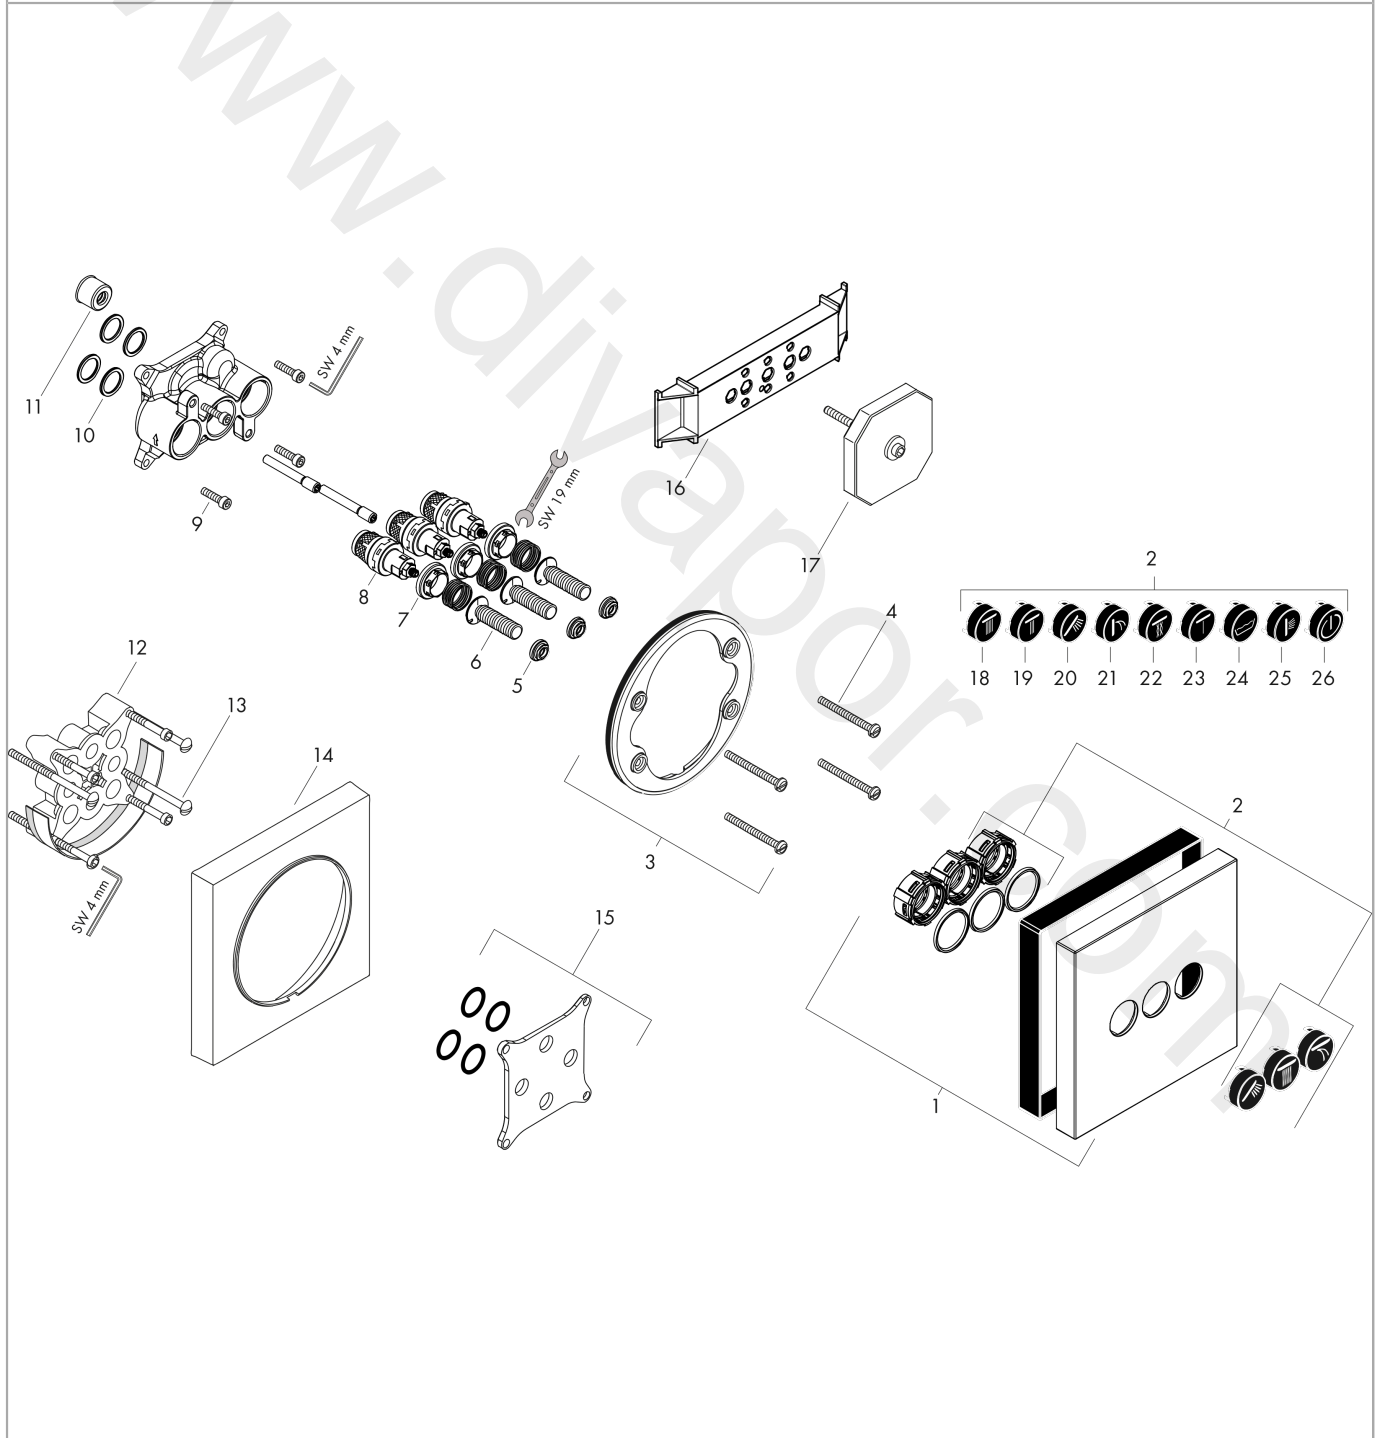

### Scale drawing

**AXOR ShowerSelect**  
**Valve for concealed installation square for 3 functions**  
Finish: **Brushed Black Chrome** Article Number: **36717340**

## Flowchart

**AXOR ShowerSelect**  
**Valve for concealed installation square for 3 functions**  
 Finish: **Brushed Black Chrome** Article Number: **36717340**

## Exploded Drawing

Year of production: >10/16

**AXOR ShowerSelect**  
**Valve for concealed installation square for 3 functions**  
 Finish: **Brushed Black Chrome** Article Number: **36717340**

## Spare part list

Year of production: >10/16

Pos.		Article Number	Price	PU
1	escutcheon 170 / 170 mm	92659340	£ 420,00	1
2	set of symbols	92544610	£ 137,00	1
3	holder for escutcheon	98793000	£ 43,00	1
4	set of fixing screws	96454000	£ 9,00	1
5	nut and flange	92696000	£ 16,10	1
6	Select-adapter	92219000	£ 6,10	1
7	nut	98368000	£ 13,30	1
8	shut off unit	95758000	£ 110,00	1
9	set of screws	96525000	£ 9,00	1
10	O-ring 16x2	98133000	£ 3,30	1
11	noise reduction	94073000	£ 25,00	1
12	extension 25 mm	13595000	£ 75,00	1
13	set of fixing screws	97747000	£ 3,30	1
14	extension 22 mm	97407340	£ 118,00	1
15	compensation set 1°	95521000	£ 173,00	1
16	fit-up aid	92540000	£ 14,10	1
17	flushing unit complete	15956000	-	1
18	symbol head shower Rain large	93571610	£ 13,30	1
19	symbol head shower Rain small	93572610	£ 13,30	1
20	symbol handshower	93573610	£ 13,30	1
21	symbol Flood jet	93574610	£ 13,30	1
22	symbol Whirl	93575610	£ 13,30	1
23	symbol Mono	93576610	£ 13,30	1
24	symbol tub	93577610	£ 13,30	1
25	symbol body shower	93578610	£ 13,30	1
26	symbol ON/OFF	93579610	£ 13,30	1
a	concealed item	01800180	£ 163,00	1
b	fixation set	96615000	£ 59,00	1
c	Grease	90920000	£ 16,10	1