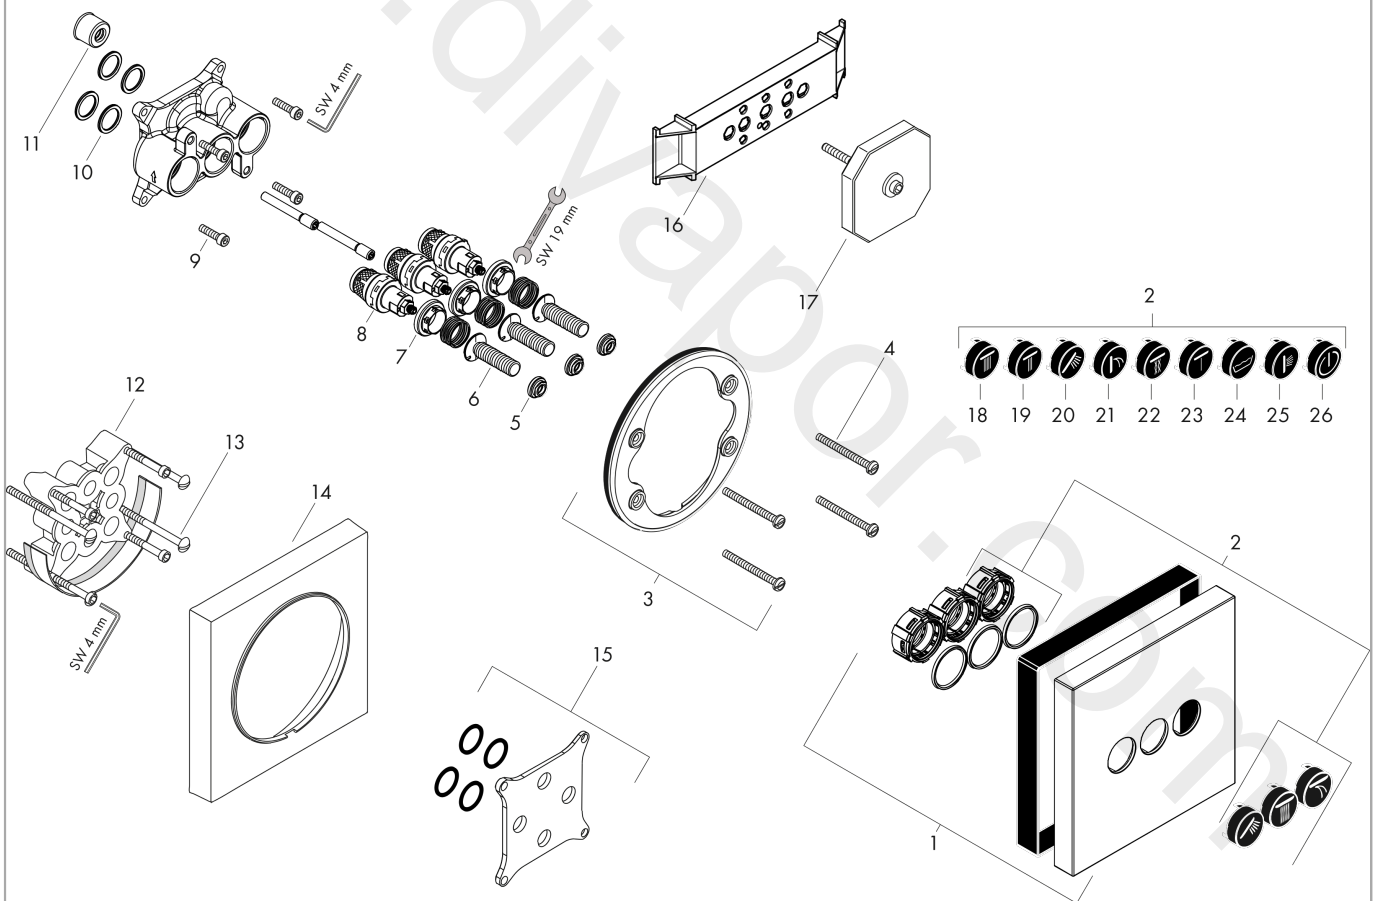

### Scale drawing

**AXOR ShowerSelect**  
**Valve for concealed installation square for 3 functions**  
Finish: **Chrome** Article Number: **36717000**

## Flowchart

**AXOR ShowerSelect**  
**Valve for concealed installation square for 3 functions**  
 Finish: **Chrome** Article Number: **36717000**

## Exploded Drawing

Year of production: >10/16

**AXOR ShowerSelect**  
**Valve for concealed installation square for 3 functions**  
 Finish: **Chrome** Article Number: **36717000**

## Spare part list

Year of production: >10/16

Pos.		Article Number	Price	PU
1	escutcheon 170 / 170 mm	92659000	£ 275,00	1
2	set of symbols	92544610	£ 137,00	1
3	holder for escutcheon	98793000	£ 43,00	1
4	set of fixing screws	96454000	£ 9,00	1
5	nut and flange	92696000	£ 16,10	1
6	Select-adapter	92219000	£ 6,10	1
7	nut	98368000	£ 13,30	1
8	shut off unit	95758000	£ 110,00	1
9	set of screws	96525000	£ 9,00	1
10	O-ring 16x2	98133000	£ 3,30	1
11	noise reduction	94073000	£ 25,00	1
12	extension 25 mm	13595000	£ 75,00	1
13	set of fixing screws	97747000	£ 3,30	1
14	extension 22 mm	97407000	£ 72,00	1
15	compensation set 1°	95521000	£ 173,00	1
16	fit-up aid	92540000	£ 14,10	1
17	flushing unit complete	15956000	-	1
18	symbol head shower Rain large	93571610	£ 13,30	1
19	symbol head shower Rain small	93572610	£ 13,30	1
20	symbol handshower	93573610	£ 13,30	1
21	symbol Flood jet	93574610	£ 13,30	1
22	symbol Whirl	93575610	£ 13,30	1
23	symbol Mono	93576610	£ 13,30	1
24	symbol tub	93577610	£ 13,30	1
25	symbol body shower	93578610	£ 13,30	1
26	symbol ON/OFF	93579610	£ 13,30	1
a	concealed item	01800180	£ 163,00	1
b	fixation set	96615000	£ 59,00	1
c	Grease	90920000	£ 16,10	1