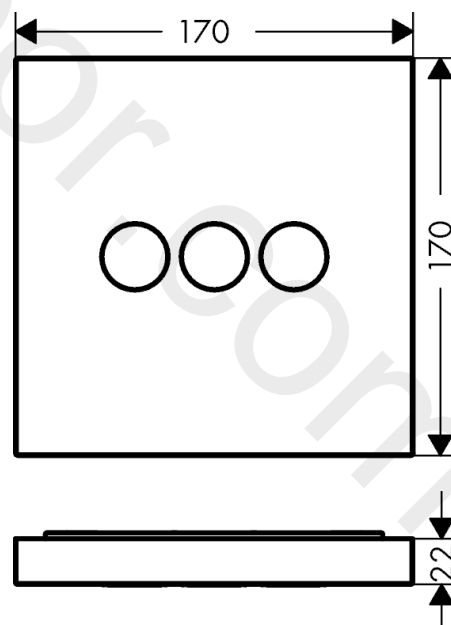

**AXOR ShowerSelect**  
**Valve for concealed installation square for 3 functions**  
 Finish: **Chrome** Article Number: **36717000**

### product features

- 3 functions
- Start/stop valve to operate the functions
- Select push-button on/off control for 3 outlets
- simultaneous use of several outlets
- maximum flow rate at 3 bar: 30 l/min
- flow rate upper outlet: 26 l/min
- Flow rate left and right: 29 l/min
- safety stop at 40 °C
- valve is delivered with buttons Rain large, Waterfall, hand shower
- connection type: basic set
- WRAS 2012028
- WRAS 2012028 - WRAS Approval Letter

### Scale drawing

**AXOR ShowerSelect**  
**Valve for concealed installation square for 3 functions**  
Finish: **Chrome** Article Number: **36717000**

## Exploded Drawing

Year of production: >10/16

**AXOR ShowerSelect**  
**Valve for concealed installation square for 3 functions**  
 Finish: **Chrome** Article Number: **36717000**