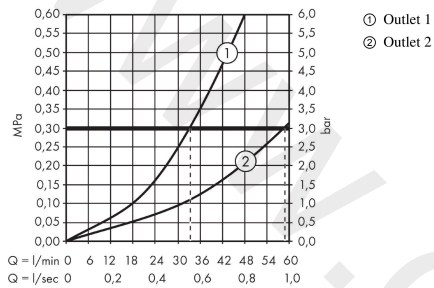

AXOR ShowerSelect

Thermostat HighFlow for concealed installation square for 1 function and additional outlet

Finish: **Brushed Black Chrome** Article Number: **36716340**

Flowchart