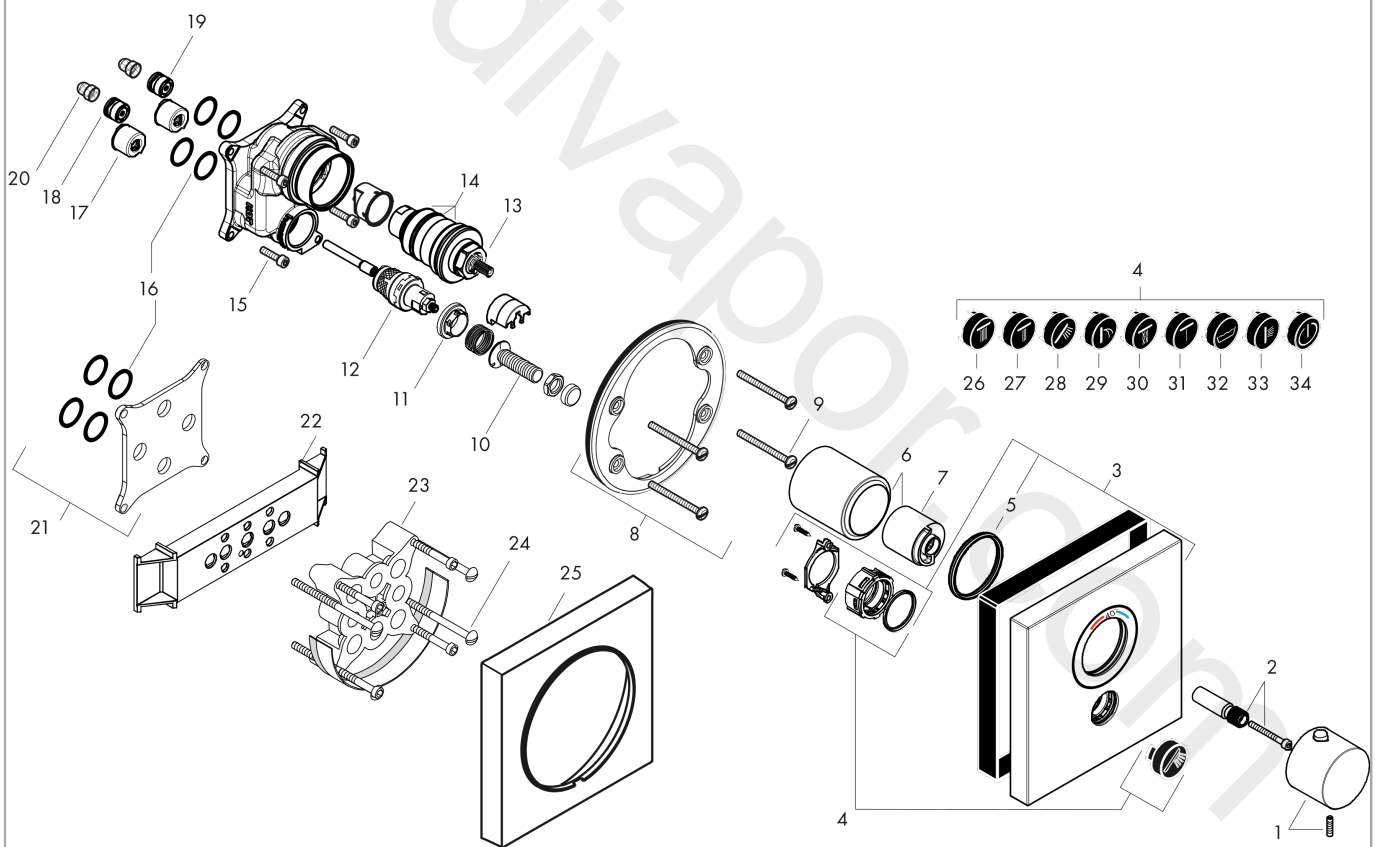

AXOR ShowerSelect
Thermostat HighFlow for concealed installation square for 1 function and additional outlet
Finish: **Brushed Black Chrome** Article Number: **36716340**

Exploded Drawing

Year of production: >10/16

AXOR ShowerSelect

Thermostat HighFlow for concealed installation square for 1 function and additional outlet

Finish: **Brushed Black Chrome** Article Number: **36716340**

Spare part list

Year of production: >10/16

Pos.		Article Number	Price	PU
1	handle for thermostat	92534340	£ 142,00	1
2	adapter for handle	98701000	£ 9,00	1
3	escutcheon 170 / 170 mm	92661340	£ 336,00	1
4	set of symbols	92544610	£ 137,00	1
5	O-ring 48x4	98414000	£ 9,00	1
6	sleeve	98679340	£ 118,00	1
7	holder for escutcheon	98793000	£ 43,00	1
8	set of fixing screws	96454000	£ 9,00	1
9	Select-adapter	92219000	£ 6,10	1
10	nut	98368000	£ 13,30	1
11	shut off unit	95758000	£ 110,00	1
12	thermostat cartridge	96633000	£ 137,00	1
13	sealing set	96636000	£ 51,00	1
14	set of screws	96525000	£ 9,00	1
15	O-ring 16x2	98133000	£ 3,30	1
16	noise reduction	94073000	£ 25,00	1
17	non return valve (pressure-resistant up to 2 MPa)	92594000	£ 16,10	1
18	non return valve	97980000	£ 16,10	1
19	filter	98513000	£ 3,30	1
20	compensation set 1°	95521000	£ 173,00	1
21	fit-up aid	92540000	£ 14,10	1
22	extension 25 mm	13595000	£ 75,00	1
23	set of fixing screws	97747000	£ 3,30	1
24	extension 22 mm	98860340	£ 126,00	1
25	symbol head shower Rain large	93571610	£ 13,30	1
26	symbol head shower Rain small	93572610	£ 13,30	1
27	symbol handshower	93573610	£ 13,30	1
28	symbol Flood jet	93574610	£ 13,30	1
29	symbol Whirl	93575610	£ 13,30	1
30	symbol Mono	93576610	£ 13,30	1
31	symbol tub	93577610	£ 13,30	1
32	symbol body shower	93578610	£ 13,30	1
33	symbol ON/OFF	93579610	£ 13,30	1
a	concealed item	01800180	£ 163,00	1