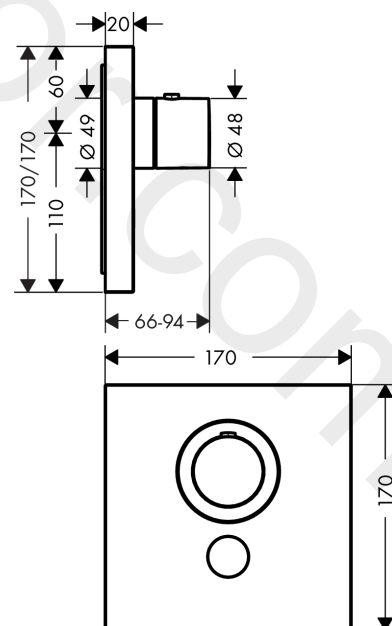

Scale drawing