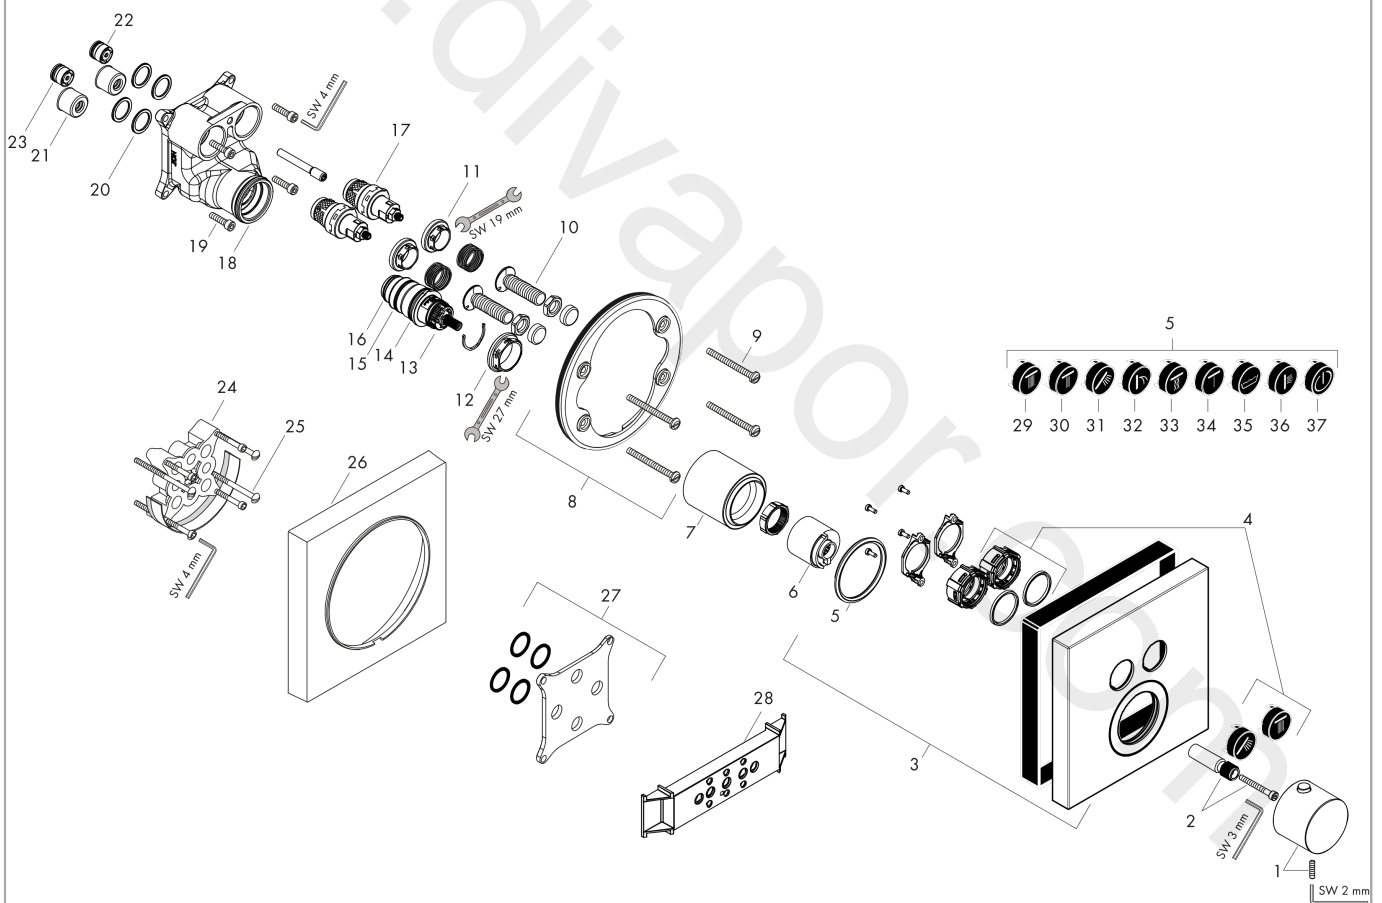

**AXOR ShowerSolutions**  
**Thermostat for concealed installation square for 2 functions**  
 Surfaces: Article Number: **36715930**

## Exploded Drawing

Year of production: **11/16 - 12/19**

**AXOR ShowerSolutions**  
**Thermostat for concealed installation square for 2 functions**  
 Surfaces: Article Number: **36715930**

## Spare part list

Year of production: **11/16 - 12/19**

Pos.		Article Number	Price	PU
35	symbol Mono	93576610	£ 13,30	1
36	symbol tub	93577610	£ 13,30	1
37	symbol body shower	93578610	£ 13,30	1
38	symbol ON/OFF	93579610	£ 13,30	1
a	concealed item	01800180	£ 163,00	1
b	adapter for exchanged connections	93181000	£ 275,00	1