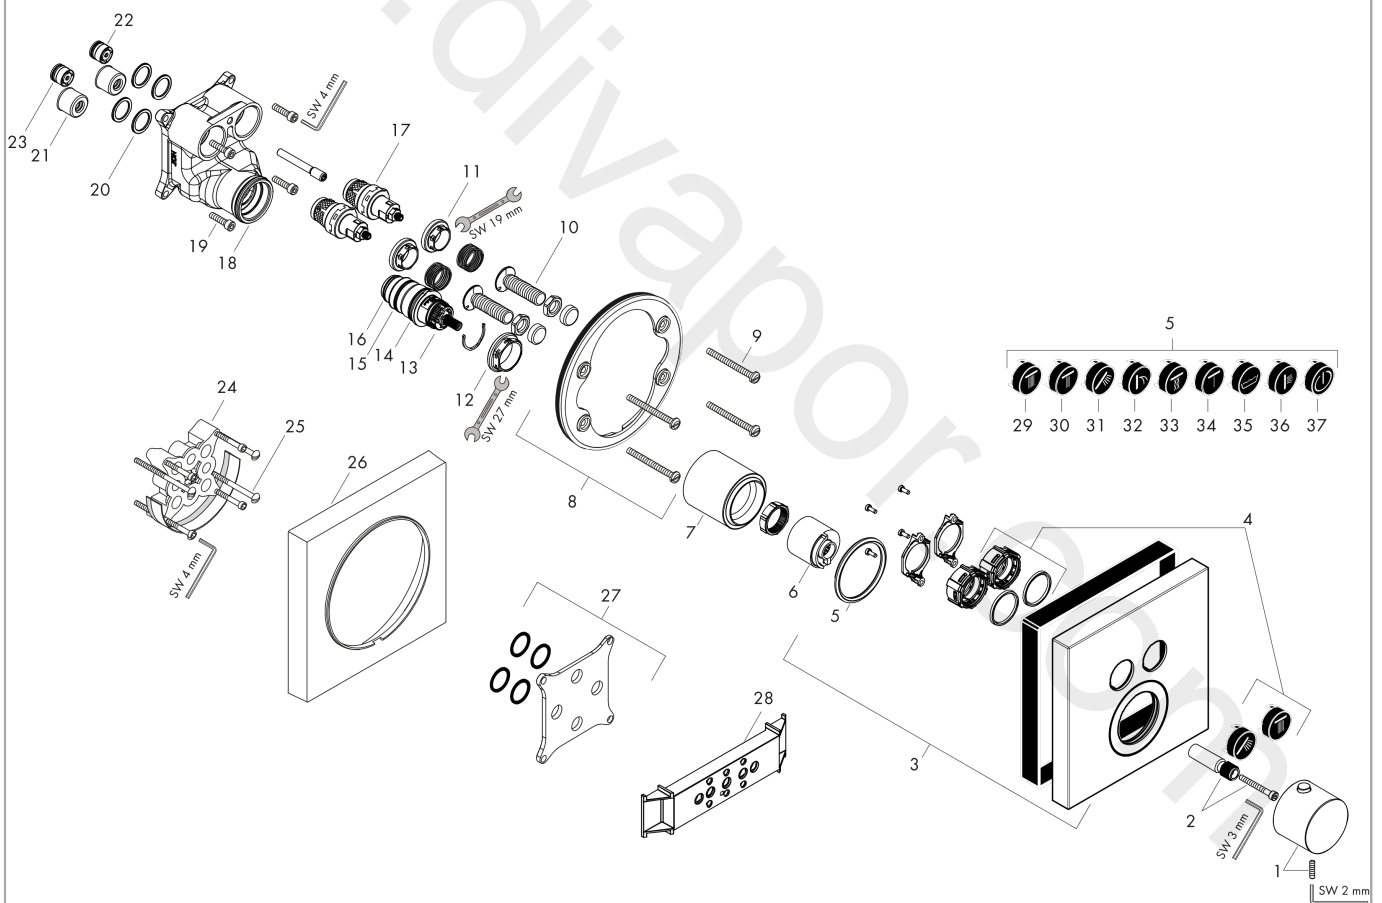

AXOR ShowerSolutions
Thermostat for concealed installation square for 2 functions
 Surfaces: Article Number: **36715830**

Exploded Drawing

Year of production: **11/16 - 12/19**

AXOR ShowerSolutions
Thermostat for concealed installation square for 2 functions
 Surfaces: Article Number: **36715830**

AXOR ShowerSolutions
Thermostat for concealed installation square for 2 functions
 Surfaces: Article Number: **36715830**

Spare part list

Year of production: **11/16 - 12/19**

Pos.		Article Number	Price	PU
35	symbol Mono	93576610	£ 13,30	1
36	symbol tub	93577610	£ 13,30	1
37	symbol body shower	93578610	£ 13,30	1
38	symbol ON/OFF	93579610	£ 13,30	1
a	concealed item	01800180	£ 163,00	1
b	adapter for exchanged connections	93181000	£ 275,00	1
c	adapter for handle	98701000	£ 9,00	1