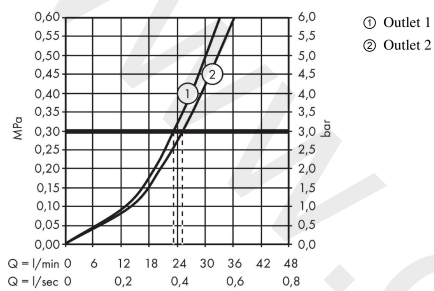

AXOR ShowerSolutions
Thermostat for concealed installation square for 2 functions
Finish: **Brushed Black Chrome** Article Number: **36715340**

Flowchart