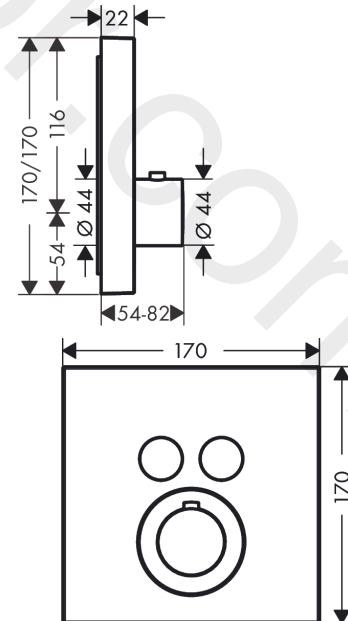

AXOR ShowerSolutions
Thermostat for concealed installation square for 2 functions
 Finish: **Brushed Black Chrome** Article Number: **36715340**

product features

- 2 functions
- thermostat cartridge
- Select push-button on/off control for 2 outlets
- simultaneous use of several outlets
- maximum flow rate at 3 bar: 29,7 l/min
- flow rate upper outlet: 25 l/min
- flow rate lower outlet: 23 l/min
- flow rate by simultaneous use of all outlets: 29,7 l/min
- safety stop at 40 °C
- temperature limitation adjustable
- thermostat is delivered with buttons Rain large and hand shower
- connection type: basic set
- WRAS 2004021
- WRAS 2004021 - WRAS Approval Letter

Article Details

Price excl. VAT 1.150,00 £

Technology

Product image

Scale drawing

AXOR ShowerSolutions
Thermostat for concealed installation square for 2 functions
Finish: **Brushed Black Chrome** Article Number: **36715340**

Flowchart

AXOR ShowerSolutions
Thermostat for concealed installation square for 2 functions
 Finish: **Brushed Black Chrome** Article Number: **36715340**

Exploded Drawing

Year of production: >11/16

AXOR ShowerSolutions
Thermostat for concealed installation square for 2 functions
 Finish: **Brushed Black Chrome** Article Number: **36715340**

AXOR ShowerSolutions
Thermostat for concealed installation square for 2 functions
 Finish: **Brushed Black Chrome** Article Number: **36715340**

Spare part list

Year of production: >11/16

Pos.		Article Number	Price	PU
35	symbol tub	93577610	£ 13,30	1
36	symbol body shower	93578610	£ 13,30	1
37	symbol ON/OFF	93579610	£ 13,30	1
a	concealed item	01800180	£ 163,00	1
b	adapter for exchanged connections	93181000	£ 275,00	1