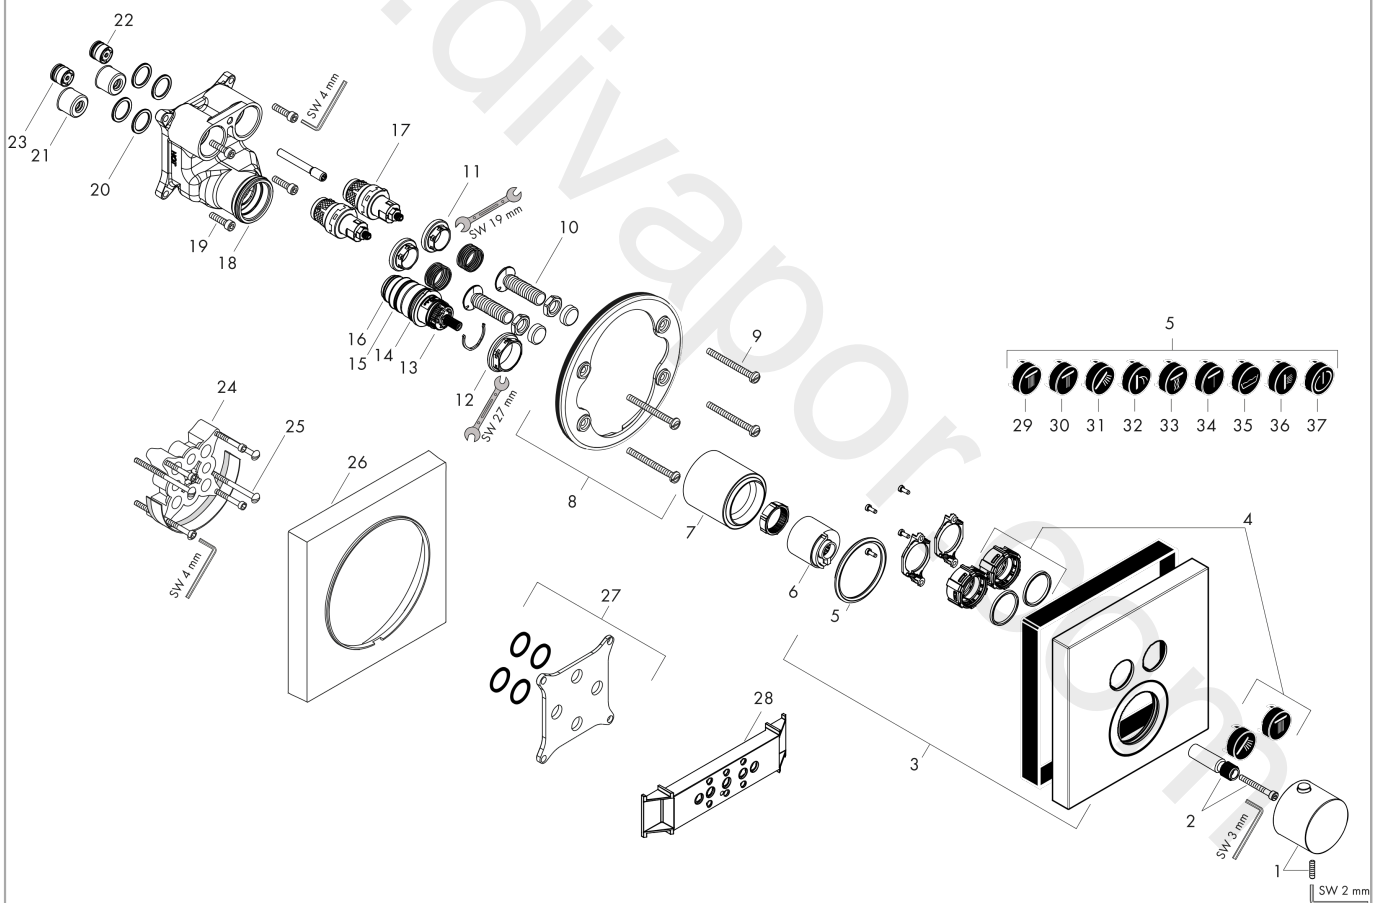

AXOR ShowerSolutions
Thermostat for concealed installation square for 2 functions
 Finish: **Brushed Black Chrome** Article Number: **36715340**

product features

- 2 functions
- thermostat cartridge
- Select push-button on/off control for 2 outlets
- simultaneous use of several outlets
- maximum flow rate at 3 bar: 29,7 l/min
- flow rate upper outlet: 25 l/min
- flow rate lower outlet: 23 l/min
- flow rate by simultaneous use of all outlets: 29,7 l/min
- safety stop at 40 °C
- temperature limitation adjustable
- thermostat is delivered with buttons Rain large and hand shower
- connection type: basic set
- WRAS 2004021
- WRAS 2004021 - WRAS Approval Letter

Flowchart

AXOR ShowerSolutions
Thermostat for concealed installation square for 2 functions
 Finish: **Brushed Black Chrome** Article Number: **36715340**

Exploded Drawing

Year of production: >11/16

AXOR ShowerSolutions
Thermostat for concealed installation square for 2 functions
 Finish: **Brushed Black Chrome** Article Number: **36715340**

AXOR ShowerSolutions
Thermostat for concealed installation square for 2 functions
 Finish: **Brushed Black Chrome** Article Number: **36715340**

Spare part list

Year of production: >11/16

Pos.		Article Number	Price	PU
35	symbol tub	93577610	£ 13,30	1
36	symbol body shower	93578610	£ 13,30	1
37	symbol ON/OFF	93579610	£ 13,30	1
a	concealed item	01800180	£ 163,00	1
b	adapter for exchanged connections	93181000	£ 275,00	1