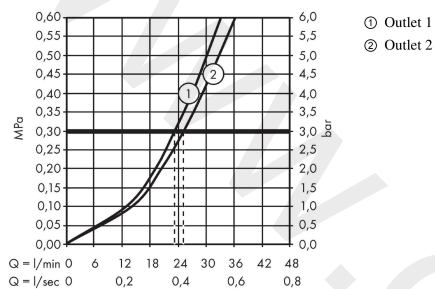

AXOR ShowerSolutions
Thermostat for concealed installation square for 2 functions
Finish: **Polished Black Chrome** Article Number: **36715330**

Flowchart