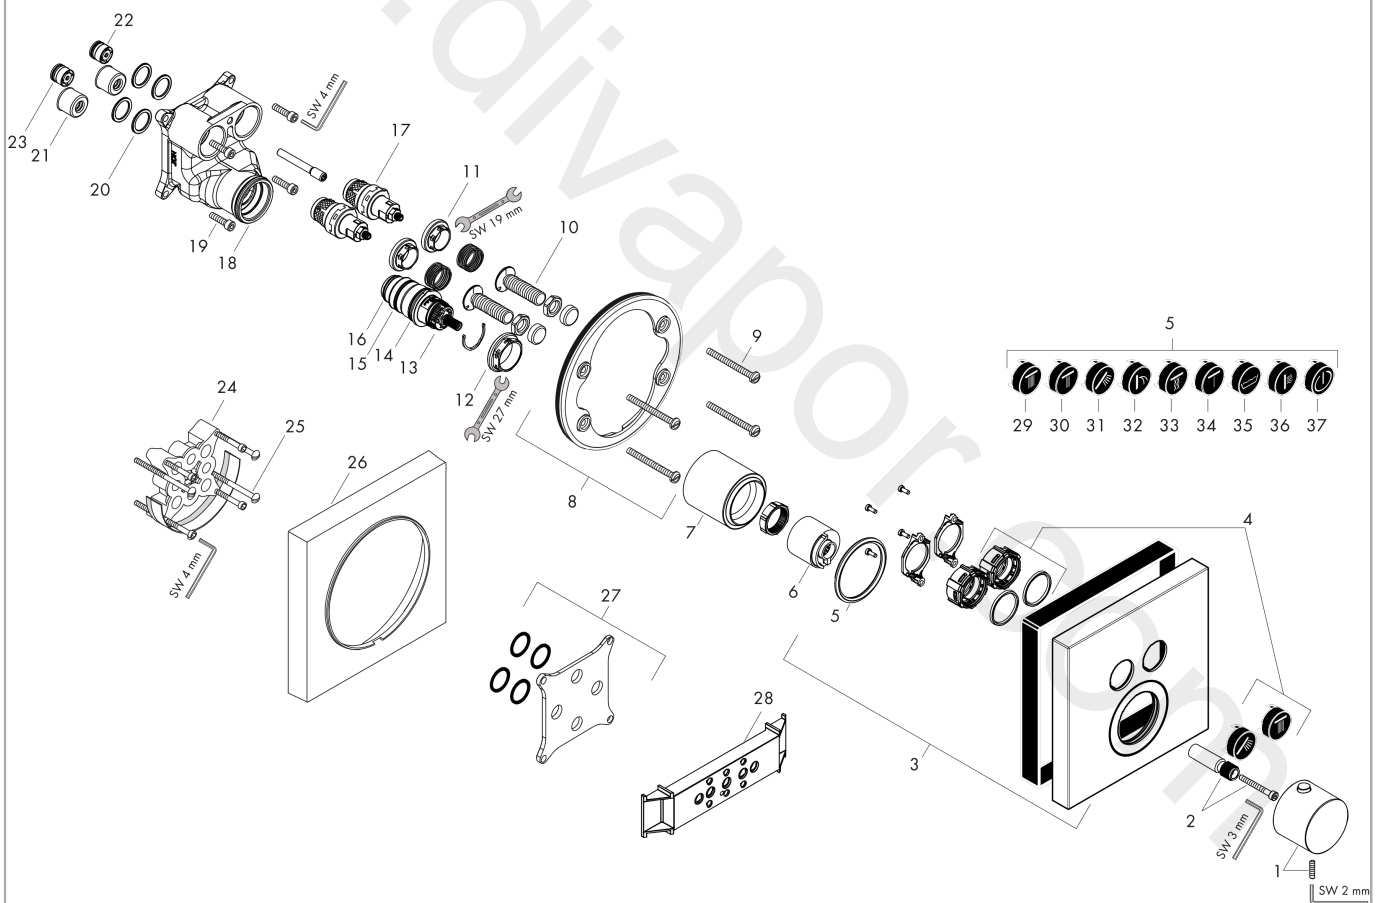

AXOR ShowerSolutions
Thermostat for concealed installation square for 2 functions
 Finish: **Polished Black Chrome** Article Number: **36715330**

product features

- 2 functions
- thermostat cartridge
- Select push-button on/off control for 2 outlets
- simultaneous use of several outlets
- maximum flow rate at 3 bar: 29,7 l/min
- flow rate upper outlet: 25 l/min
- flow rate lower outlet: 23 l/min
- flow rate by simultaneous use of all outlets: 29,7 l/min
- safety stop at 40 °C
- temperature limitation adjustable
- thermostat is delivered with buttons Rain large and hand shower
- connection type: basic set
- WRAS 2004021
- WRAS 2004021 - WRAS Approval Letter

Flowchart

AXOR ShowerSolutions
Thermostat for concealed installation square for 2 functions
 Finish: **Polished Black Chrome** Article Number: **36715330**

Exploded Drawing

Year of production: >11/16

AXOR ShowerSolutions
Thermostat for concealed installation square for 2 functions
 Finish: **Polished Black Chrome** Article Number: **36715330**

AXOR ShowerSolutions
Thermostat for concealed installation square for 2 functions
 Finish: **Polished Black Chrome** Article Number: **36715330**

Spare part list

Year of production: >11/16

Pos.		Article Number	Price	PU
35	symbol tub	93577610	£ 13,30	1
36	symbol body shower	93578610	£ 13,30	1
37	symbol ON/OFF	93579610	£ 13,30	1
a	concealed item	01800180	£ 163,00	1
b	adapter for exchanged connections	93181000	£ 275,00	1