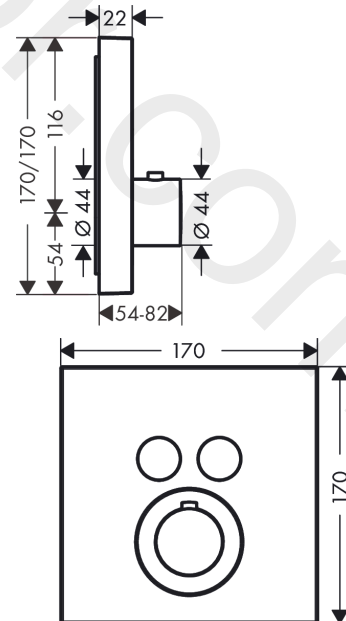

AXOR ShowerSolutions
Thermostat for concealed installation square for 2 functions
 Finish: **Polished Black Chrome** Article Number: **36715330**

product features

- 2 functions
- thermostat cartridge
- Select push-button on/off control for 2 outlets
- simultaneous use of several outlets
- maximum flow rate at 3 bar: 29,7 l/min
- flow rate upper outlet: 25 l/min
- flow rate lower outlet: 23 l/min
- flow rate by simultaneous use of all outlets: 29,7 l/min
- safety stop at 40 °C
- temperature limitation adjustable
- thermostat is delivered with buttons Rain large and hand shower
- connection type: basic set
- WRAS 2004021
- WRAS 2004021 - WRAS Approval Letter

Article Details

Price excl. VAT 1.150,00 £

Technology

Product image

Scale drawing

AXOR ShowerSolutions
Thermostat for concealed installation square for 2 functions
Finish: **Polished Black Chrome** Article Number: **36715330**

Flowchart

AXOR ShowerSolutions
Thermostat for concealed installation square for 2 functions
 Finish: **Polished Black Chrome** Article Number: **36715330**

Exploded Drawing

Year of production: >11/16

AXOR ShowerSolutions
Thermostat for concealed installation square for 2 functions
 Finish: **Polished Black Chrome** Article Number: **36715330**

AXOR ShowerSolutions
Thermostat for concealed installation square for 2 functions
 Finish: **Polished Black Chrome** Article Number: **36715330**

Spare part list

Year of production: >11/16

Pos.		Article Number	Price	PU
35	symbol tub	93577610	£ 13,30	1
36	symbol body shower	93578610	£ 13,30	1
37	symbol ON/OFF	93579610	£ 13,30	1
a	concealed item	01800180	£ 163,00	1
b	adapter for exchanged connections	93181000	£ 275,00	1