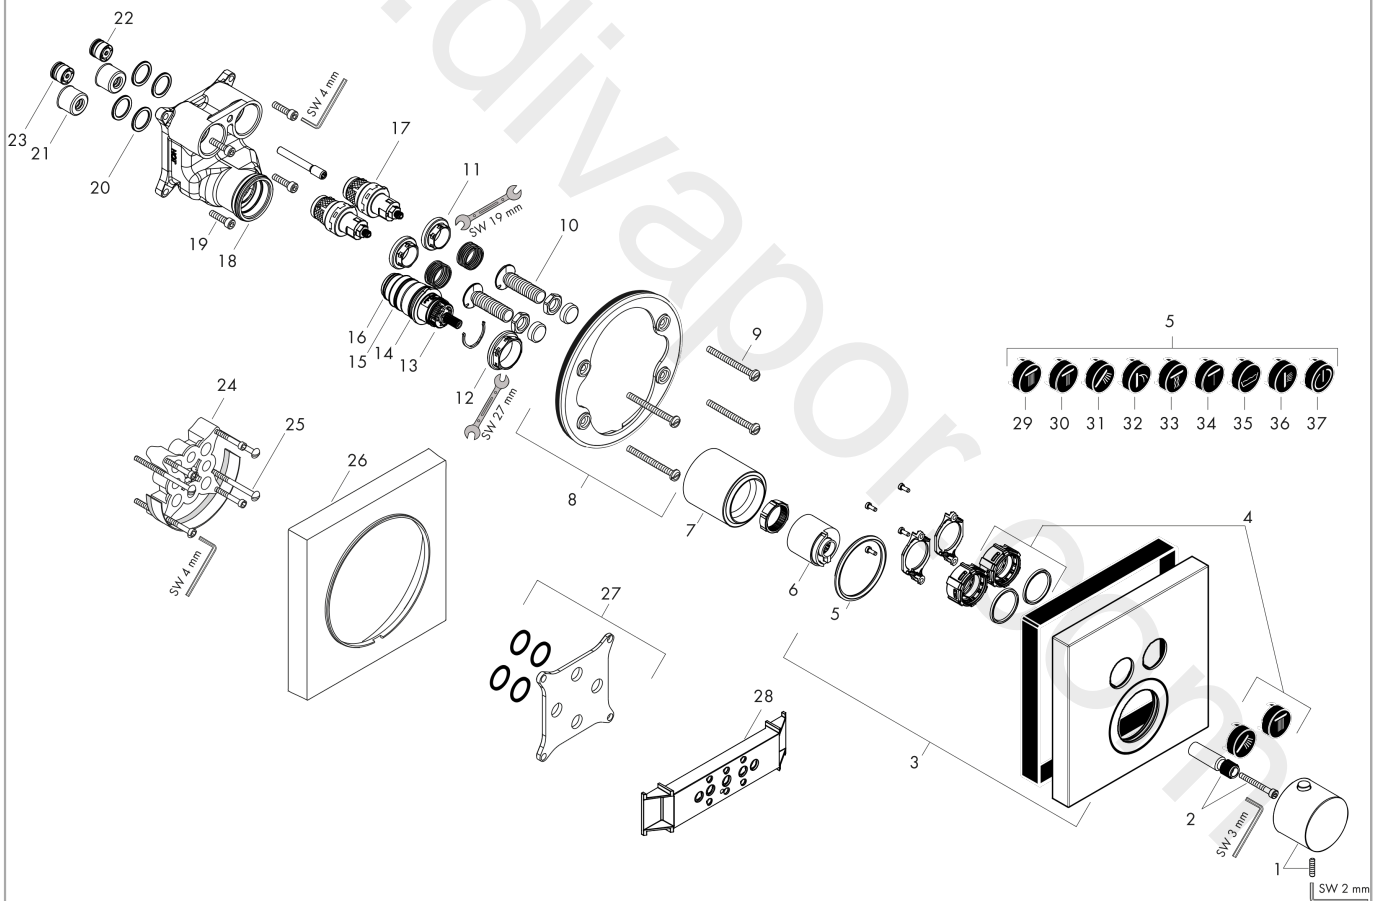

AXOR ShowerSolutions
Thermostat for concealed installation square for 2 functions
 Finish: **Brushed Red Gold** Article Number: **36715310**

product features

- 2 functions
- thermostat cartridge
- Select push-button on/off control for 2 outlets
- simultaneous use of several outlets
- maximum flow rate at 3 bar: 29,7 l/min
- flow rate upper outlet: 25 l/min
- flow rate lower outlet: 23 l/min
- flow rate by simultaneous use of all outlets: 29,7 l/min
- safety stop at 40 °C
- temperature limitation adjustable
- thermostat is delivered with buttons Rain large and hand shower
- connection type: basic set
- WRAS 2004021
- WRAS 2004021 - WRAS Approval Letter

Flowchart

AXOR ShowerSolutions
Thermostat for concealed installation square for 2 functions
 Finish: **Brushed Red Gold** Article Number: **36715310**

Exploded Drawing

Year of production: >11/16

AXOR ShowerSolutions
Thermostat for concealed installation square for 2 functions
 Finish: **Brushed Red Gold** Article Number: **36715310**

AXOR ShowerSolutions
Thermostat for concealed installation square for 2 functions
 Finish: **Brushed Red Gold** Article Number: **36715310**

Spare part list

Year of production: >11/16

Pos.		Article Number	Price	PU
35	symbol tub	93577610	£ 13,30	1
36	symbol body shower	93578610	£ 13,30	1
37	symbol ON/OFF	93579610	£ 13,30	1
a	concealed item	01800180	£ 163,00	1
b	adapter for exchanged connections	93181000	£ 275,00	1