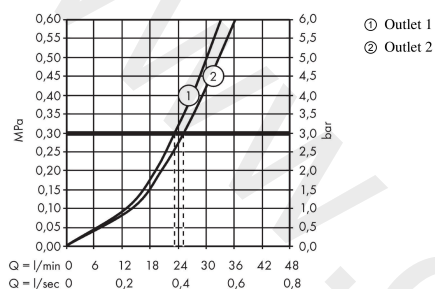

AXOR ShowerSolutions
Thermostat for concealed installation square for 2 functions
Finish: **Brushed Red Gold** Article Number: **36715310**

Flowchart