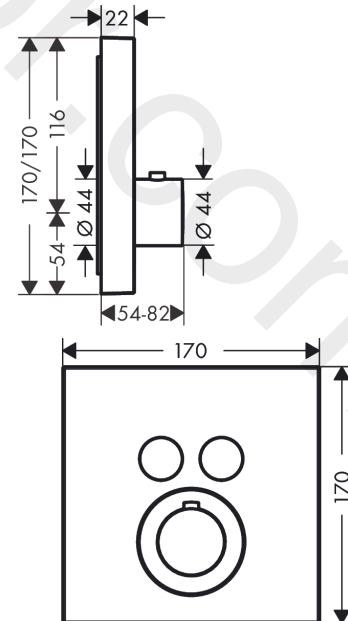

AXOR ShowerSolutions
Thermostat for concealed installation square for 2 functions
 Finish: **Brushed Red Gold** Article Number: **36715310**

product features

- 2 functions
- thermostat cartridge
- Select push-button on/off control for 2 outlets
- simultaneous use of several outlets
- maximum flow rate at 3 bar: 29,7 l/min
- flow rate upper outlet: 25 l/min
- flow rate lower outlet: 23 l/min
- flow rate by simultaneous use of all outlets: 29,7 l/min
- safety stop at 40 °C
- temperature limitation adjustable
- thermostat is delivered with buttons Rain large and hand shower
- connection type: basic set
- WRAS 2004021
- WRAS 2004021 - WRAS Approval Letter

Article Details

Price excl. VAT 1.150,00 £

Technology

Product image

Scale drawing

AXOR ShowerSolutions
Thermostat for concealed installation square for 2 functions
Finish: **Brushed Red Gold** Article Number: **36715310**

Flowchart

AXOR ShowerSolutions
Thermostat for concealed installation square for 2 functions
 Finish: **Brushed Red Gold** Article Number: **36715310**

Exploded Drawing

Year of production: >11/16

AXOR ShowerSolutions
Thermostat for concealed installation square for 2 functions
 Finish: **Brushed Red Gold** Article Number: **36715310**

AXOR ShowerSolutions
Thermostat for concealed installation square for 2 functions
 Finish: **Brushed Red Gold** Article Number: **36715310**

Spare part list

Year of production: >11/16

Pos.		Article Number	Price	PU
35	symbol tub	93577610	£ 13,30	1
36	symbol body shower	93578610	£ 13,30	1
37	symbol ON/OFF	93579610	£ 13,30	1
a	concealed item	01800180	£ 163,00	1
b	adapter for exchanged connections	93181000	£ 275,00	1