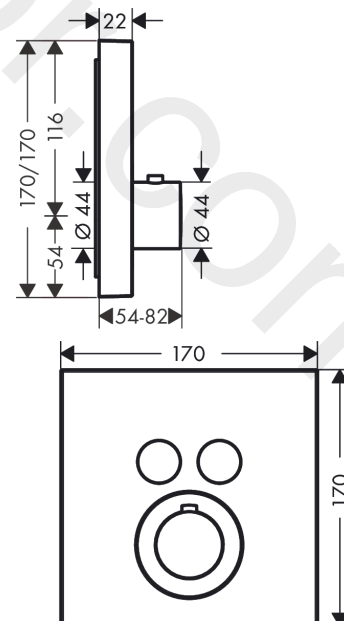

**AXOR ShowerSolutions**  
**Thermostat for concealed installation square for 2 functions**  
 Finish: **Polished Red Gold** Article Number: **36715300**

**product features**

- 2 functions
- thermostat cartridge
- Select push-button on/off control for 2 outlets
- simultaneous use of several outlets
- maximum flow rate at 3 bar: 29,7 l/min
- flow rate upper outlet: 25 l/min
- flow rate lower outlet: 23 l/min
- flow rate by simultaneous use of all outlets: 29,7 l/min
- safety stop at 40 °C
- temperature limitation adjustable
- thermostat is delivered with buttons Rain large and hand shower
- connection type: basic set
- WRAS 2004021
- WRAS 2004021 - WRAS Approval Letter

**Article Details**

Price excl. VAT 1.150,00 £

**Technology**

**Product image**

**Scale drawing**

**AXOR ShowerSolutions**  
**Thermostat for concealed installation square for 2 functions**  
Finish: **Polished Red Gold** Article Number: **36715300**

## Flowchart

**AXOR ShowerSolutions**  
**Thermostat for concealed installation square for 2 functions**  
 Finish: **Polished Red Gold** Article Number: **36715300**

## Spare part list

Year of production: >11/16

Pos.		Article Number	Price	PU
35	symbol tub	93577610	£ 13,30	1
36	symbol body shower	93578610	£ 13,30	1
37	symbol ON/OFF	93579610	£ 13,30	1
a	concealed item	01800180	£ 163,00	1
b	adapter for exchanged connections	93181000	£ 275,00	1