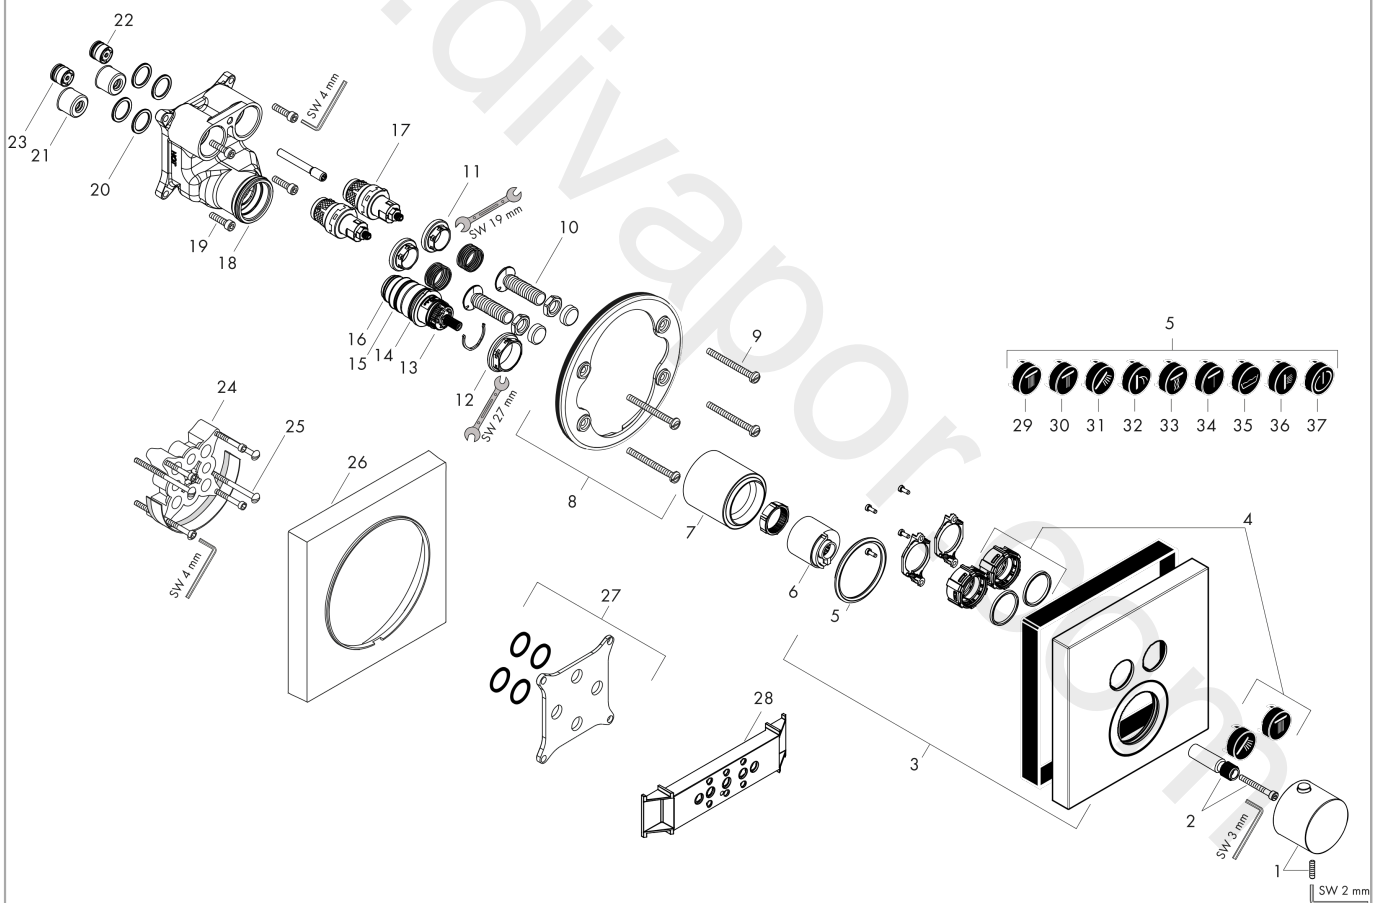

**AXOR ShowerSolutions**  
**Thermostat for concealed installation square for 2 functions**  
 Finish: **Polished Red Gold** Article Number: **36715300**

**product features**

- 2 functions
- thermostat cartridge
- Select push-button on/off control for 2 outlets
- simultaneous use of several outlets
- maximum flow rate at 3 bar: 29,7 l/min
- flow rate upper outlet: 25 l/min
- flow rate lower outlet: 23 l/min
- flow rate by simultaneous use of all outlets: 29,7 l/min
- safety stop at 40 °C
- temperature limitation adjustable
- thermostat is delivered with buttons Rain large and hand shower
- connection type: basic set
- WRAS 2004021
- WRAS 2004021 - WRAS Approval Letter

## Flowchart

**AXOR ShowerSolutions**  
**Thermostat for concealed installation square for 2 functions**  
 Finish: **Polished Red Gold** Article Number: **36715300**

## Exploded Drawing

Year of production: >11/16

**AXOR ShowerSolutions**  
**Thermostat for concealed installation square for 2 functions**  
 Finish: **Polished Red Gold** Article Number: **36715300**

## Spare part list

Year of production: >11/16

Pos.		Article Number	Price	PU
35	symbol tub	93577610	£ 13,30	1
36	symbol body shower	93578610	£ 13,30	1
37	symbol ON/OFF	93579610	£ 13,30	1
a	concealed item	01800180	£ 163,00	1
b	adapter for exchanged connections	93181000	£ 275,00	1