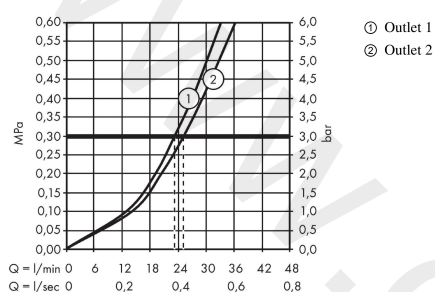

AXOR ShowerSolutions
Thermostat for concealed installation square for 2 functions
Finish: **Polished Red Gold** Article Number: **36715300**

Flowchart