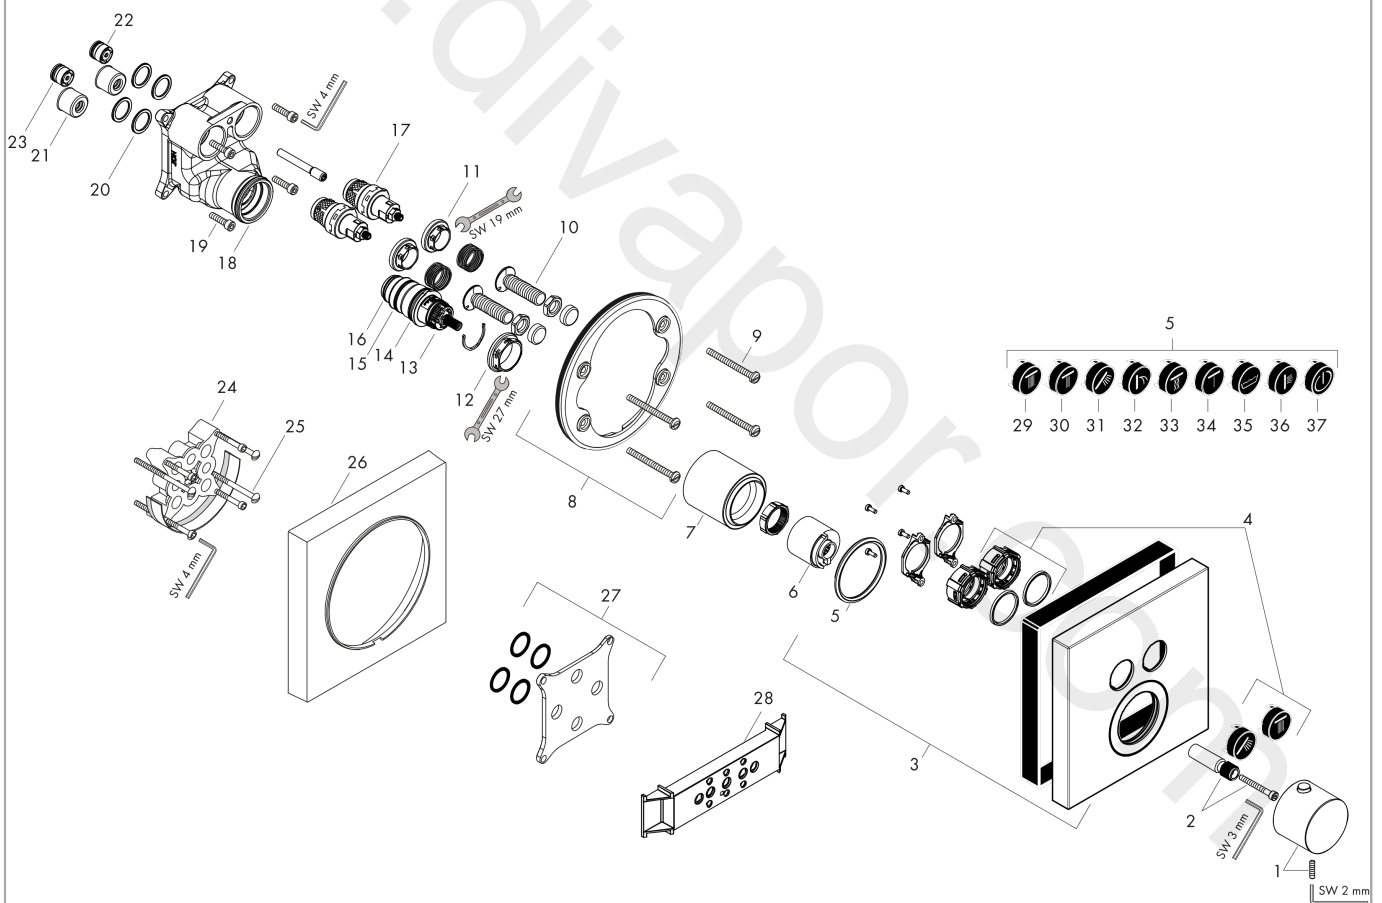

AXOR ShowerSolutions
Thermostat for concealed installation square for 2 functions
 Surfaces: Article Number: **36715260**

Exploded Drawing

Year of production: **11/16 - 12/19**

AXOR ShowerSolutions
Thermostat for concealed installation square for 2 functions
 Surfaces: Article Number: **36715260**

AXOR ShowerSolutions
Thermostat for concealed installation square for 2 functions
 Surfaces: Article Number: **36715260**

Spare part list

Year of production: **11/16 - 12/19**

Pos.		Article Number	Price	PU
35	symbol Mono	93576610	£ 13,30	1
36	symbol tub	93577610	£ 13,30	1
37	symbol body shower	93578610	£ 13,30	1
38	symbol ON/OFF	93579610	£ 13,30	1
a	concealed item	01800180	£ 163,00	1
b	adapter for exchanged connections	93181000	£ 275,00	1