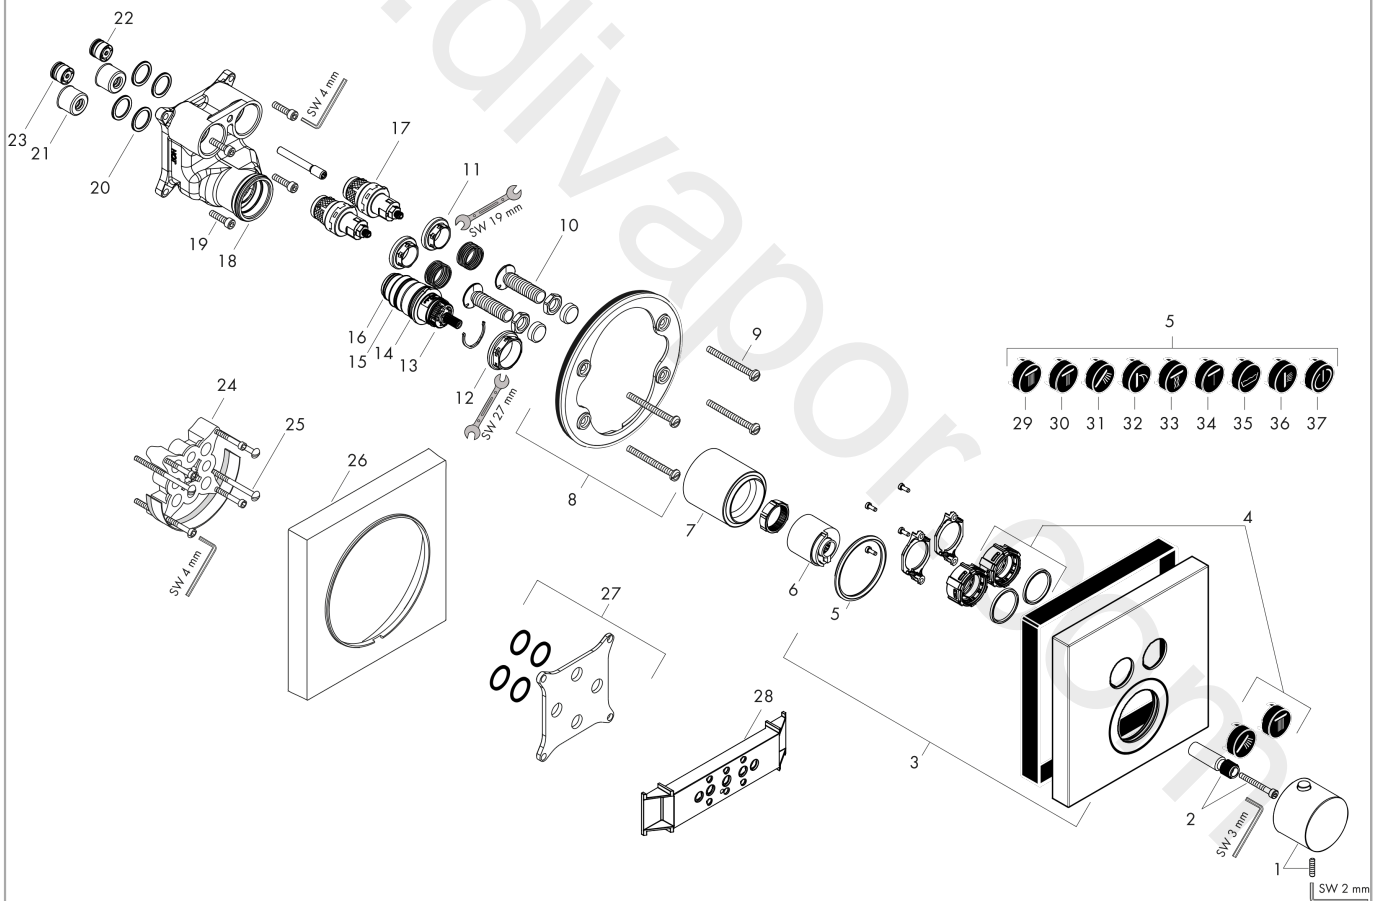

AXOR ShowerSolutions
Thermostat for concealed installation square for 2 functions
 Finish: **Brushed Gold Optic** Article Number: **36715250**

product features

- 2 functions
- thermostat cartridge
- Select push-button on/off control for 2 outlets
- simultaneous use of several outlets
- maximum flow rate at 3 bar: 29,7 l/min
- flow rate upper outlet: 25 l/min
- flow rate lower outlet: 23 l/min
- flow rate by simultaneous use of all outlets: 29,7 l/min
- safety stop at 40 °C
- temperature limitation adjustable
- thermostat is delivered with buttons Rain large and hand shower
- connection type: basic set
- WRAS 2004021
- WRAS 2004021 - WRAS Approval Letter

Flowchart

AXOR ShowerSolutions
Thermostat for concealed installation square for 2 functions
 Finish: **Brushed Gold Optic** Article Number: **36715250**

Exploded Drawing

Year of production: >11/16

AXOR ShowerSolutions
Thermostat for concealed installation square for 2 functions
 Finish: **Brushed Gold Optic** Article Number: **36715250**

AXOR ShowerSolutions
Thermostat for concealed installation square for 2 functions
 Finish: **Brushed Gold Optic** Article Number: **36715250**

Spare part list

Year of production: >11/16

Pos.		Article Number	Price	PU
35	symbol tub	93577610	£ 13,30	1
36	symbol body shower	93578610	£ 13,30	1
37	symbol ON/OFF	93579610	£ 13,30	1
a	concealed item	01800180	£ 163,00	1
b	adapter for exchanged connections	93181000	£ 275,00	1