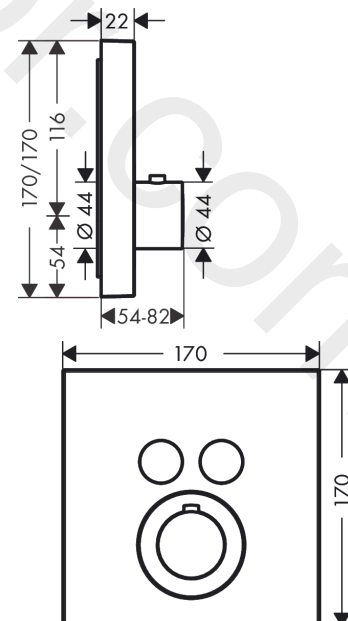

AXOR ShowerSolutions
Thermostat for concealed installation square for 2 functions
 Finish: **Brushed Gold Optic** Article Number: **36715250**

product features

- 2 functions
- thermostat cartridge
- Select push-button on/off control for 2 outlets
- simultaneous use of several outlets
- maximum flow rate at 3 bar: 29,7 l/min
- flow rate upper outlet: 25 l/min
- flow rate lower outlet: 23 l/min
- flow rate by simultaneous use of all outlets: 29,7 l/min
- safety stop at 40 °C
- temperature limitation adjustable
- thermostat is delivered with buttons Rain large and hand shower
- connection type: basic set
- WRAS 2004021
- WRAS 2004021 - WRAS Approval Letter

Article Details

Price excl. VAT 1.150,00 £

Technology

Product image

Scale drawing

AXOR ShowerSolutions
Thermostat for concealed installation square for 2 functions
 Finish: **Brushed Gold Optic** Article Number: **36715250**

Flowchart

AXOR ShowerSolutions
Thermostat for concealed installation square for 2 functions
 Finish: **Brushed Gold Optic** Article Number: **36715250**

Exploded Drawing

Year of production: >11/16

AXOR ShowerSolutions
Thermostat for concealed installation square for 2 functions
 Finish: **Brushed Gold Optic** Article Number: **36715250**

AXOR ShowerSolutions
Thermostat for concealed installation square for 2 functions
 Finish: **Brushed Gold Optic** Article Number: **36715250**

Spare part list

Year of production: >11/16

Pos.		Article Number	Price	PU
35	symbol tub	93577610	£ 13,30	1
36	symbol body shower	93578610	£ 13,30	1
37	symbol ON/OFF	93579610	£ 13,30	1
a	concealed item	01800180	£ 163,00	1
b	adapter for exchanged connections	93181000	£ 275,00	1