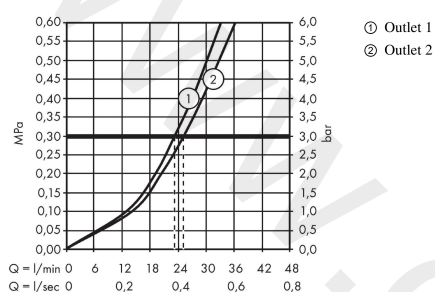

AXOR ShowerSolutions
Thermostat for concealed installation square for 2 functions
Finish: **Brushed Gold Optic**   Article Number: **36715250**

Flowchart