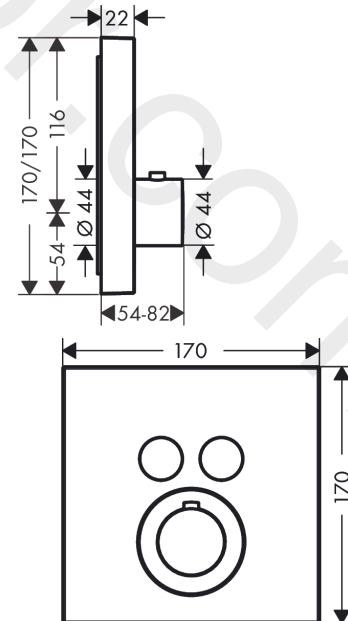

AXOR ShowerSolutions
Thermostat for concealed installation square for 2 functions
 Finish: **Brushed Bronze** Article Number: **36715140**

product features

- 2 functions
- thermostat cartridge
- Select push-button on/off control for 2 outlets
- simultaneous use of several outlets
- maximum flow rate at 3 bar: 29,7 l/min
- flow rate upper outlet: 25 l/min
- flow rate lower outlet: 23 l/min
- flow rate by simultaneous use of all outlets: 29,7 l/min
- safety stop at 40 °C
- temperature limitation adjustable
- thermostat is delivered with buttons Rain large and hand shower
- connection type: basic set
- WRAS 2004021
- WRAS 2004021 - WRAS Approval Letter

Article Details

Price excl. VAT 1.150,00 £

Technology

Product image

Scale drawing

AXOR ShowerSolutions
Thermostat for concealed installation square for 2 functions
Finish: **Brushed Bronze** Article Number: **36715140**

Flowchart

AXOR ShowerSolutions
Thermostat for concealed installation square for 2 functions
 Finish: **Brushed Bronze** Article Number: **36715140**

Exploded Drawing

Year of production: >11/16

AXOR ShowerSolutions
Thermostat for concealed installation square for 2 functions
 Finish: **Brushed Bronze** Article Number: **36715140**

AXOR ShowerSolutions
Thermostat for concealed installation square for 2 functions
 Finish: **Brushed Bronze** Article Number: **36715140**

Spare part list

Year of production: >11/16

Pos.		Article Number	Price	PU
35	symbol tub	93577610	£ 13,30	1
36	symbol body shower	93578610	£ 13,30	1
37	symbol ON/OFF	93579610	£ 13,30	1
a	concealed item	01800180	£ 163,00	1
b	adapter for exchanged connections	93181000	£ 275,00	1