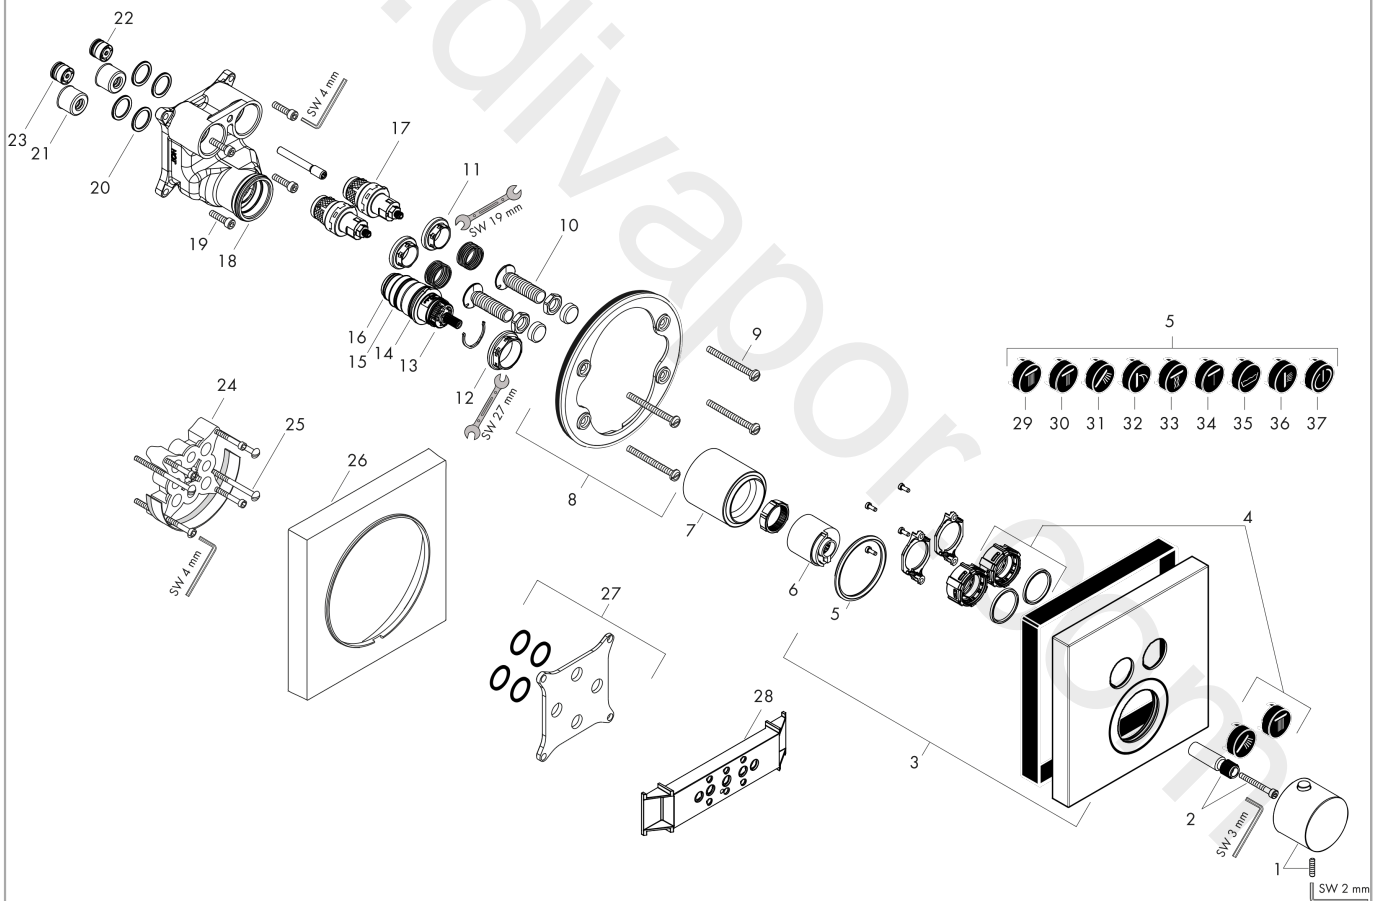

AXOR ShowerSolutions
Thermostat for concealed installation square for 2 functions
 Finish: **Brushed Bronze** Article Number: **36715140**

product features

- 2 functions
- thermostat cartridge
- Select push-button on/off control for 2 outlets
- simultaneous use of several outlets
- maximum flow rate at 3 bar: 29,7 l/min
- flow rate upper outlet: 25 l/min
- flow rate lower outlet: 23 l/min
- flow rate by simultaneous use of all outlets: 29,7 l/min
- safety stop at 40 °C
- temperature limitation adjustable
- thermostat is delivered with buttons Rain large and hand shower
- connection type: basic set
- WRAS 2004021
- WRAS 2004021 - WRAS Approval Letter

Flowchart

AXOR ShowerSolutions
Thermostat for concealed installation square for 2 functions
 Finish: **Brushed Bronze** Article Number: **36715140**

Exploded Drawing

Year of production: >11/16

AXOR ShowerSolutions
Thermostat for concealed installation square for 2 functions
 Finish: **Brushed Bronze** Article Number: **36715140**

AXOR ShowerSolutions
Thermostat for concealed installation square for 2 functions
 Finish: **Brushed Bronze** Article Number: **36715140**

Spare part list

Year of production: >11/16

Pos.		Article Number	Price	PU
35	symbol tub	93577610	£ 13,30	1
36	symbol body shower	93578610	£ 13,30	1
37	symbol ON/OFF	93579610	£ 13,30	1
a	concealed item	01800180	£ 163,00	1
b	adapter for exchanged connections	93181000	£ 275,00	1