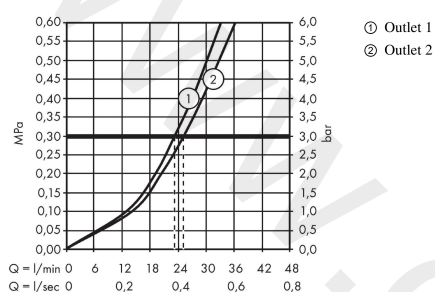

AXOR ShowerSolutions
Thermostat for concealed installation square for 2 functions
Finish: **Brushed Bronze** Article Number: **36715140**

Flowchart