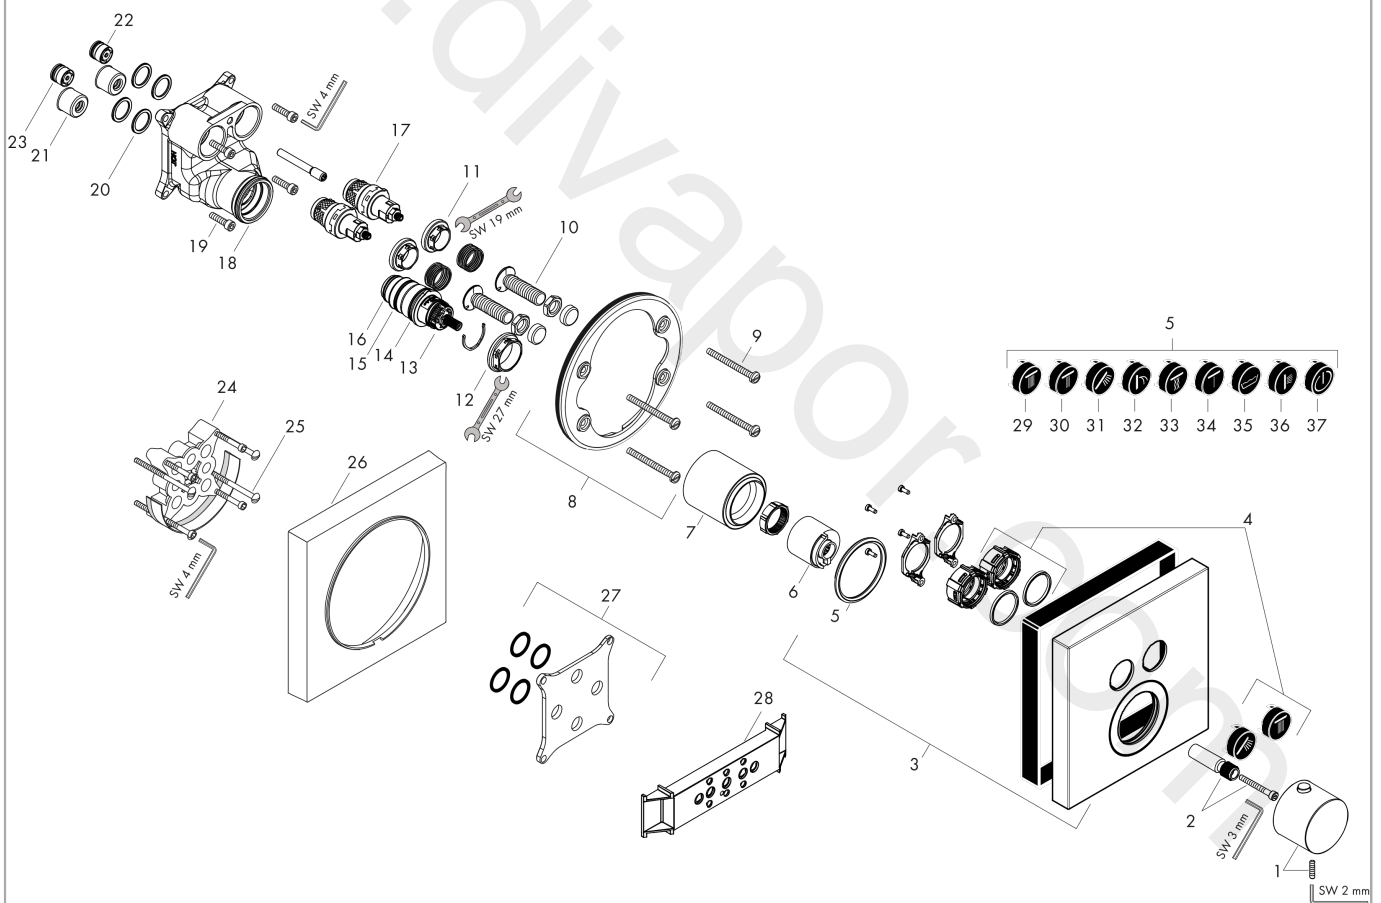

AXOR ShowerSolutions
Thermostat for concealed installation square for 2 functions
 Surfaces: Article Number: **36715130**

Exploded Drawing

Year of production: **11/16 - 12/19**

AXOR ShowerSolutions
Thermostat for concealed installation square for 2 functions
 Surfaces: Article Number: **36715130**

AXOR ShowerSolutions
Thermostat for concealed installation square for 2 functions
 Surfaces: Article Number: **36715130**

Spare part list

Year of production: **11/16 - 12/19**

Pos.		Article Number	Price	PU
35	symbol Mono	93576610	£ 13,30	1
36	symbol tub	93577610	£ 13,30	1
37	symbol body shower	93578610	£ 13,30	1
38	symbol ON/OFF	93579610	£ 13,30	1
a	concealed item	01800180	£ 163,00	1
b	adapter for exchanged connections	93181000	£ 275,00	1