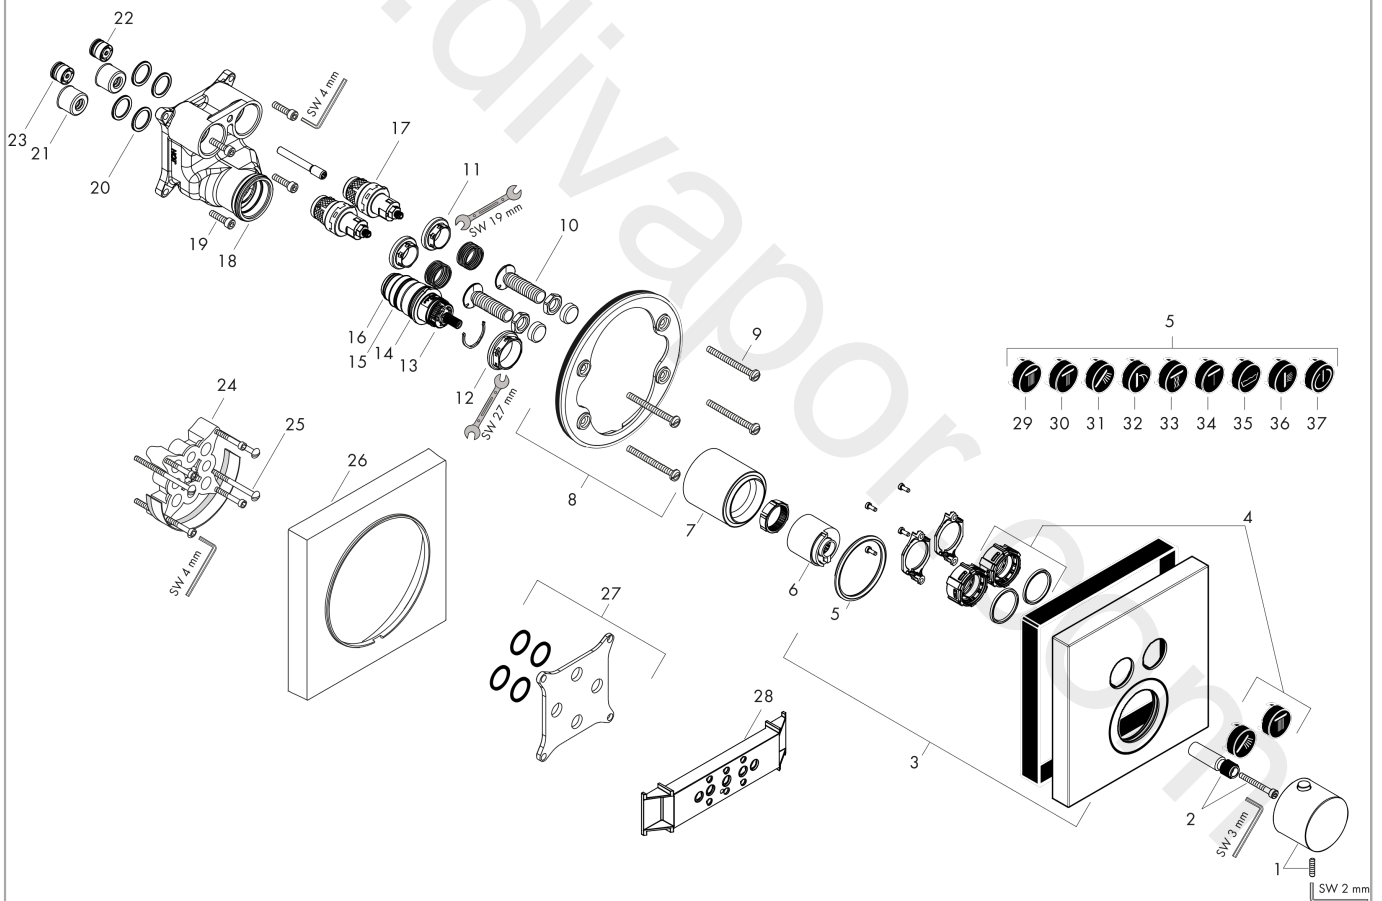

AXOR ShowerSolutions
Thermostat for concealed installation square for 2 functions
 Surfaces: Article Number: **36715020**

Exploded Drawing

Year of production: **11/16 - 12/19**

AXOR ShowerSolutions
Thermostat for concealed installation square for 2 functions
 Surfaces: Article Number: **36715020**

AXOR ShowerSolutions
Thermostat for concealed installation square for 2 functions
 Surfaces: Article Number: **36715020**

Spare part list

Year of production: **11/16 - 12/19**

Pos.		Article Number	Price	PU
35	symbol Mono	93576610	£ 13,30	1
36	symbol tub	93577610	£ 13,30	1
37	symbol body shower	93578610	£ 13,30	1
38	symbol ON/OFF	93579610	£ 13,30	1
a	concealed item	01800180	£ 163,00	1
b	adapter for exchanged connections	93181000	£ 275,00	1