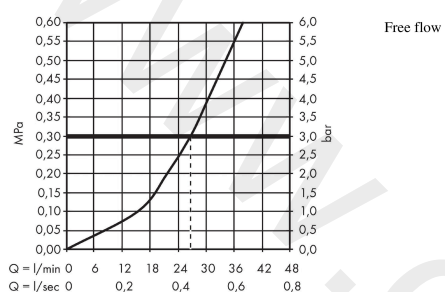

AXOR ShowerSelect
Thermostat for concealed installation square for 1 function
Finish: **Chrome** Article Number: **36714000**

Flowchart