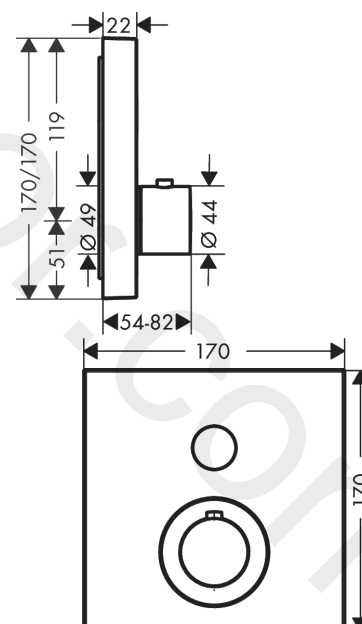

AXOR ShowerSelect
Thermostat for concealed installation square for 1 function
 Finish: **Chrome** Article Number: **36714000**

product features

- 1 function
- thermostat cartridge
- Select push-button on/off control for 1 outlet
- maximum flow rate at 3 bar: 26 l/min
- safety stop at 40 °C
- temperature limitation adjustable
- thermostat is delivered with button On/Off
- connection type: basic set
- WRAS 2211001 - Approval letter
- WRAS 2211001

Article Details

Price excl. VAT 708,33 £

Technology

Product image

Scale drawing

AXOR ShowerSelect
Thermostat for concealed installation square for 1 function
Finish: **Chrome** Article Number: **36714000**

Flowchart

AXOR ShowerSelect
Thermostat for concealed installation square for 1 function
 Finish: **Chrome** Article Number: **36714000**

Exploded Drawing

Year of production: >11/16

AXOR ShowerSelect
Thermostat for concealed installation square for 1 function
 Finish: **Chrome** Article Number: **36714000**

AXOR ShowerSelect
Thermostat for concealed installation square for 1 function
 Finish: **Chrome** Article Number: **36714000**

Spare part list

Year of production: >11/16

Pos.		Article Number	Price	PU
35	symbol Mono	93576610	£ 13,30	1
36	symbol tub	93577610	£ 13,30	1
37	symbol body shower	93578610	£ 13,30	1
38	symbol ON/OFF	93579610	£ 13,30	1
a	concealed item	01800180	£ 163,00	1
b	fixation set	96615000	£ 59,00	1