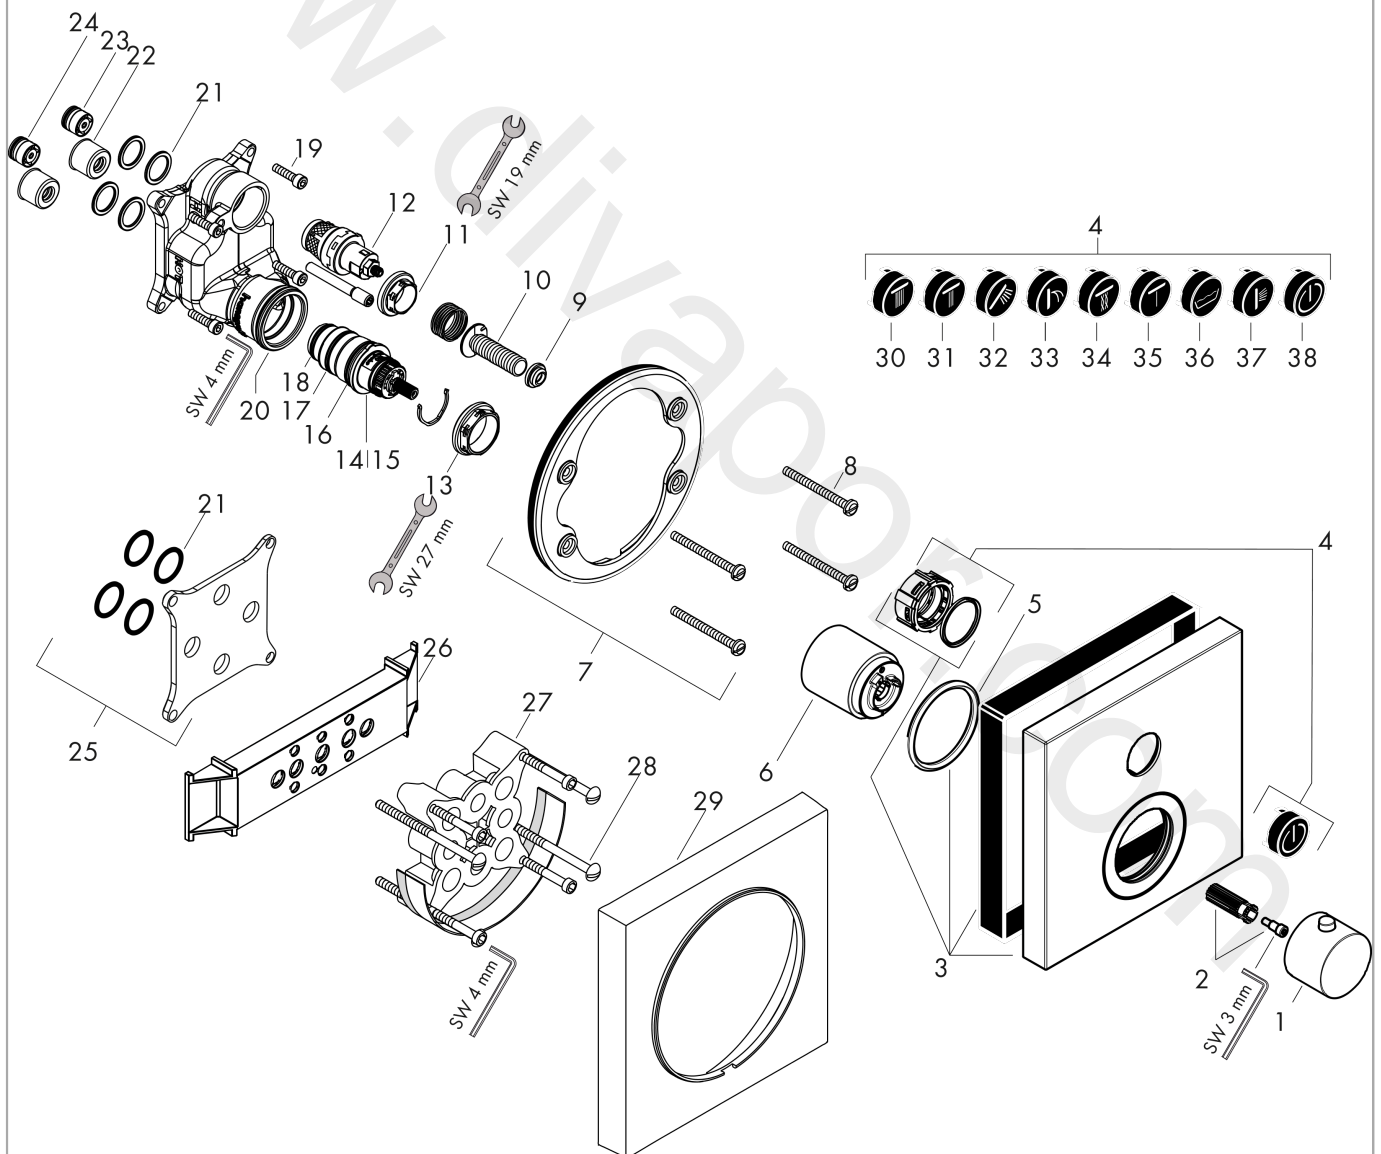

AXOR ShowerSelect
Thermostat for concealed installation square for 1 function
 Finish: **Chrome** Article Number: **36714000**

product features

- 1 function
- thermostat cartridge
- Select push-button on/off control for 1 outlet
- maximum flow rate at 3 bar: 26 l/min
- safety stop at 40 °C
- temperature limitation adjustable
- thermostat is delivered with button On/Off
- connection type: basic set
- WRAS 2211001 - Approval letter
- WRAS 2211001

Flowchart

AXOR ShowerSelect
Thermostat for concealed installation square for 1 function
 Finish: **Chrome** Article Number: **36714000**

Exploded Drawing

Year of production: >11/16

AXOR ShowerSelect
Thermostat for concealed installation square for 1 function
 Finish: **Chrome** Article Number: **36714000**

AXOR ShowerSelect
Thermostat for concealed installation square for 1 function
 Finish: **Chrome** Article Number: **36714000**

Spare part list

Year of production: >11/16

Pos.		Article Number	Price	PU
35	symbol Mono	93576610	£ 13,30	1
36	symbol tub	93577610	£ 13,30	1
37	symbol body shower	93578610	£ 13,30	1
38	symbol ON/OFF	93579610	£ 13,30	1
a	concealed item	01800180	£ 163,00	1
b	fixation set	96615000	£ 59,00	1