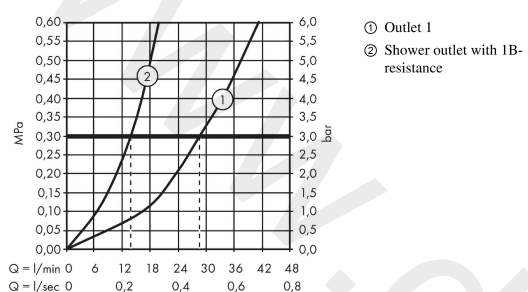

AXOR ShowerSelect

Thermostat for concealed installation square for 2 functions with wall outlet and shower holder

Finish: Polished Gold Optic Article Number: 36712990

Flowchart