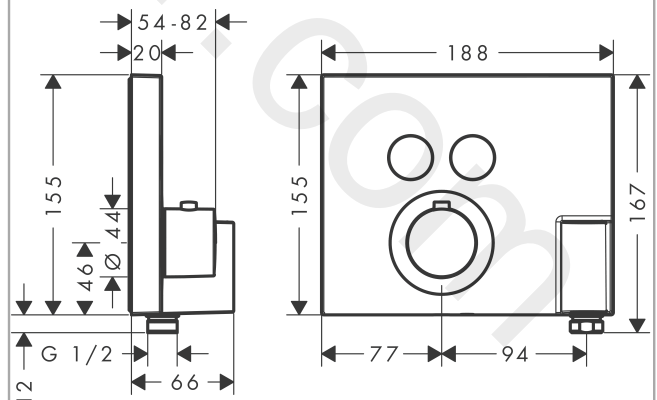

### product features

- consists of: Thermostat, shower holder
- 2 functions
- thermostat cartridge
- Select push-button on/off control for 2 outlets
- simultaneous use of several outlets
- maximum flow rate at 3 bar: 29 l/min
- flow rate hand shower connection at 3 bar: 14 l/min
- flow rate upper outlet: 29 l/min
- flow rate lower outlet: 29 l/min
- safety stop at 40 °C
- temperature limitation adjustable
- for shower hoses with a conical nut
- thermostat is delivered with buttons Rain large and hand shower
- connection type: basic set

### Scale drawing