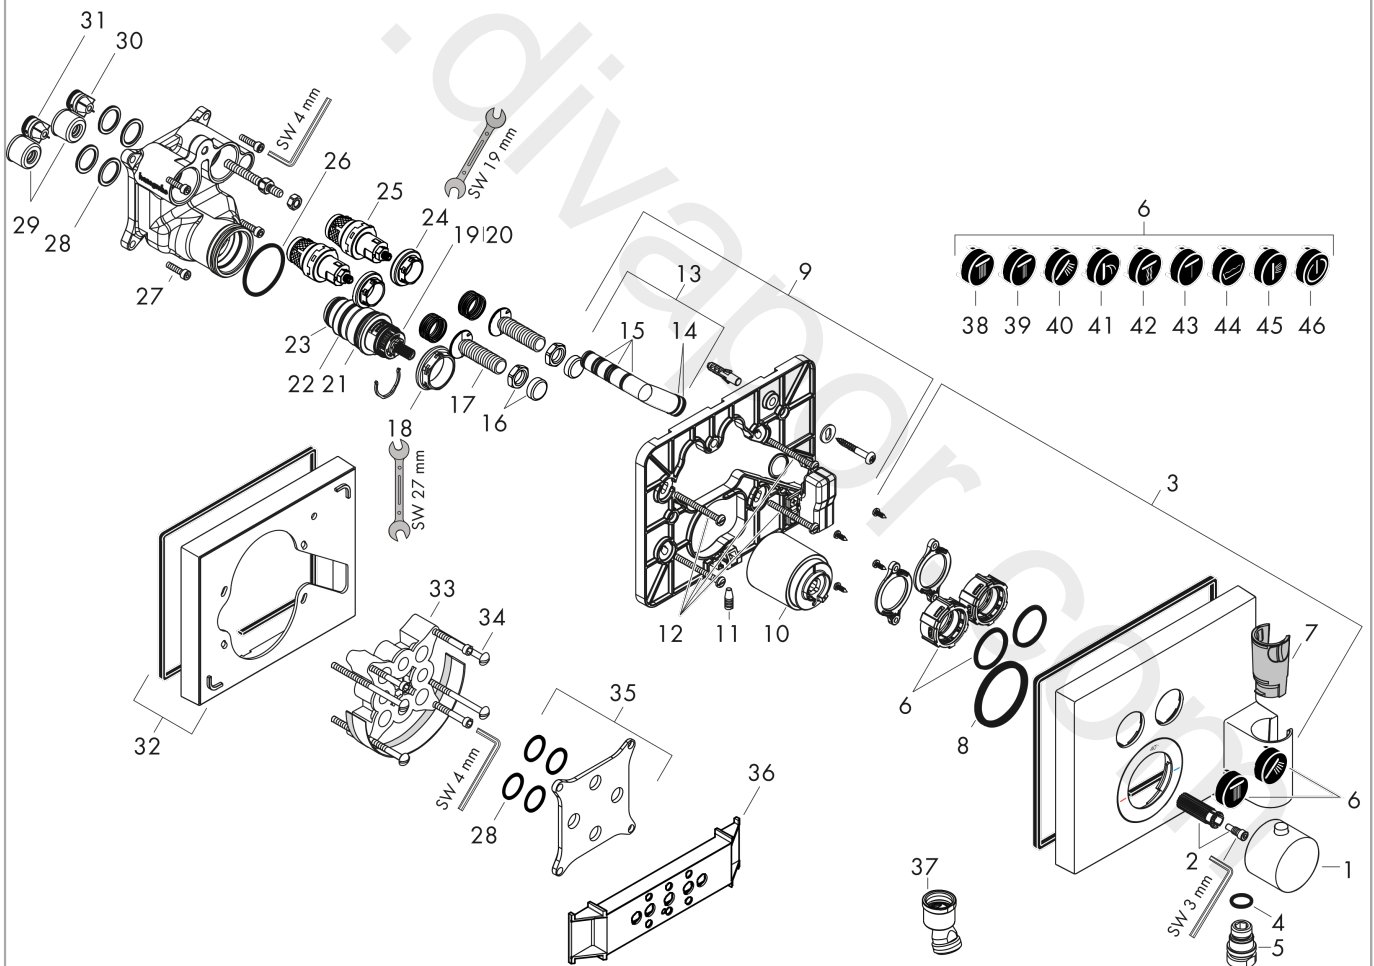

AXOR ShowerSelect

Thermostat for concealed installation square for 2 functions with wall outlet and shower holder

Finish: Polished Gold Optic Article Number: 36712990

Exploded Drawing

Year of production: >11/16

AXOR ShowerSelect

Thermostat for concealed installation square for 2 functions with wall outlet and shower holder

Finish: Polished Gold Optic Article Number: 36712990

Spare part list

Year of production: >11/16

Pos.		Article Number	Price	PU
1	handle for thermostat	92840990	£ 202,00	1
2	handle fixing set	95843000	£ 9,00	1
3	escutcheon	92299990	£ 550,00	1
4	O-ring 12x2	98214000	£ 3,30	1
5	set of symbols	92544610	£ 137,00	1
6	guide	95531000	£ 6,10	1
7	O-ring 44x4	98471000	£ 9,00	1
8	holder for escutcheon	92298000	£ 173,00	1
9	sleeve	92216990	£ 51,00	1
10	screw	97795000	£ 9,00	1
11	set of fixing screws	96454000	£ 9,00	1
12	extension set	92744000	£ 16,10	1
13	O-ring 11x1,5	98385000	£ 3,30	1
14	O-ring 10x1,5	98123000	£ 3,30	1
15	nut and flange	92696000	£ 16,10	1
16	Select-adapter	92219000	£ 6,10	1
17	nut	98913000	£ 20,50	1
18	thermostat cartridge	98282000	£ 110,00	1
19	cartridge for exchanged connections	92373000	£ 275,00	1
20	O-ring 25x2,5	92146000	£ 16,10	1
21	O-ring 25x1,5	98146000	£ 3,30	1
22	O-ring 20x1,5	98197000	£ 3,30	1
23	nut	98368000	£ 13,30	1
24	shut off unit	95758000	£ 110,00	1
25	O-ring 36x2	98156000	£ 3,30	1
26	set of screws	96525000	£ 9,00	1
27	O-ring 16x2	98133000	£ 3,30	1
28	noise reduction	94073000	£ 25,00	1
29	non return valve	97980000	£ 16,10	1
30	non return valve (pressure-resistant up to 2 MPa)	92594000	£ 16,10	1
31	extension 22 mm	13601990	£ 219,00	1
32	extension 25 mm	13595000	£ 75,00	1
33	set of fixing screws	97747000	£ 3,30	1
34	compensation set 1°	95521000	£ 173,00	1